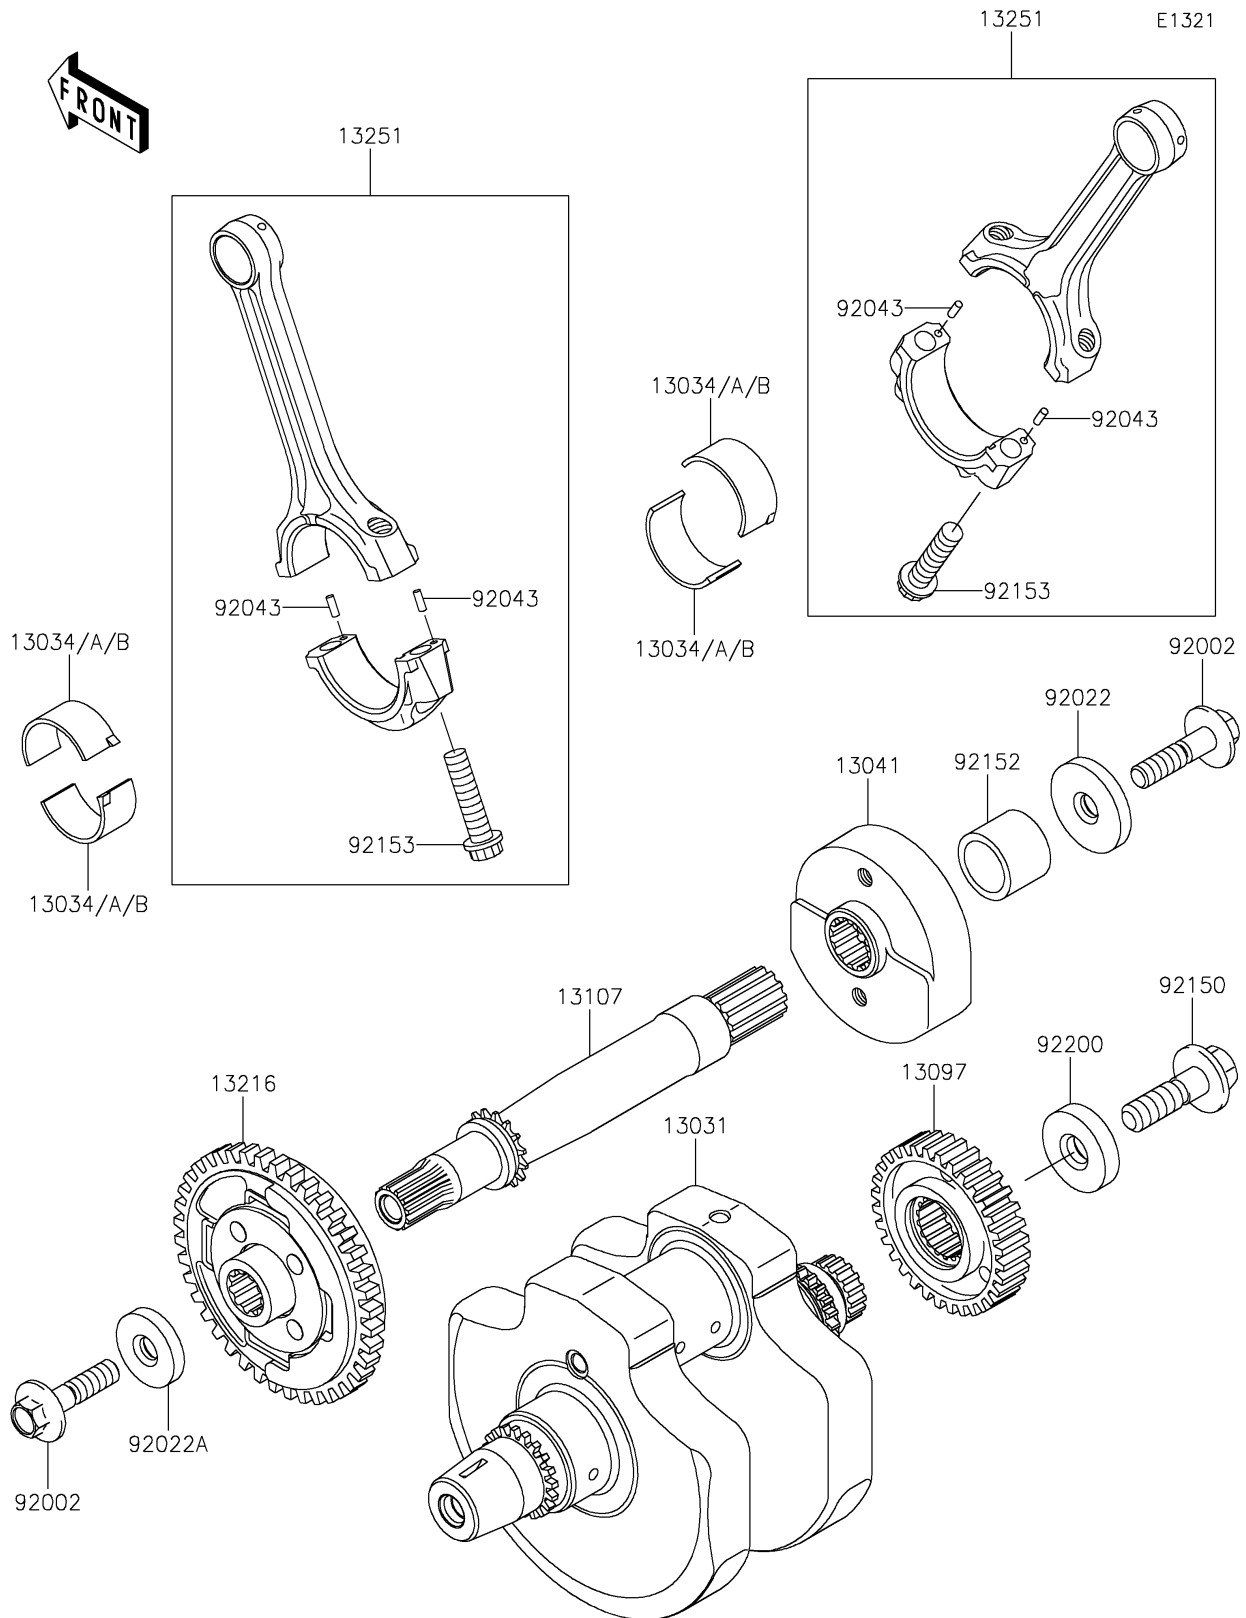

2020 VULCAN® 900 CLASSIC

PARTS DIAGRAM

Crankshaft

2020 VULCAN® 900 CLASSIC

PARTS LIST

Crankshaft

ITEM NAME	PART NUMBER	QUANTITY
CRANKSHAFT-COMP (Ref # 13031)	13031-0058	1
METAL,CONNECTING ROD,BLUE (Ref # 13034)	13034-1057	AR
METAL,CONNECTING ROD,BLACK (Ref # 13034A)	13034-1058	AR
METAL,CONNECTING ROD,BROWN (Ref # 13034B)	13034-1059	AR
BALANCER,RH (Ref # 13041)	13041-0009	1
GEAR-PRIMARY SPUR,38T (Ref # 13097)	13097-0050	1
SHAFT,BALANCER (Ref # 13107)	13107-0115	1
GEAR-COMP,BALANCER,LH (Ref # 13216)	13216-0016	1
ROD-ASSY-CONNECTING,J (Ref # 13251)	13251-0016-JJ	2
BOLT,FLANGED,10X40 (Ref # 92002)	92002-1296	2
WASHER,10X40X6 (Ref # 92022)	92022-1905	1
WASHER,10X33X6 (Ref # 92022A)	92022-1906	1
PIN,3X8.5 (Ref # 92043)	92043-0033	4
BOLT,12X40 (Ref # 92150)	92150-1717	1
COLLAR,23X30X23 (Ref # 92152)	92152-0358	1
BOLT,CON-ROD,9X38 (Ref # 92153)	92153-1330	4
WASHER,12X36X8 (Ref # 92200)	92200-1249	1