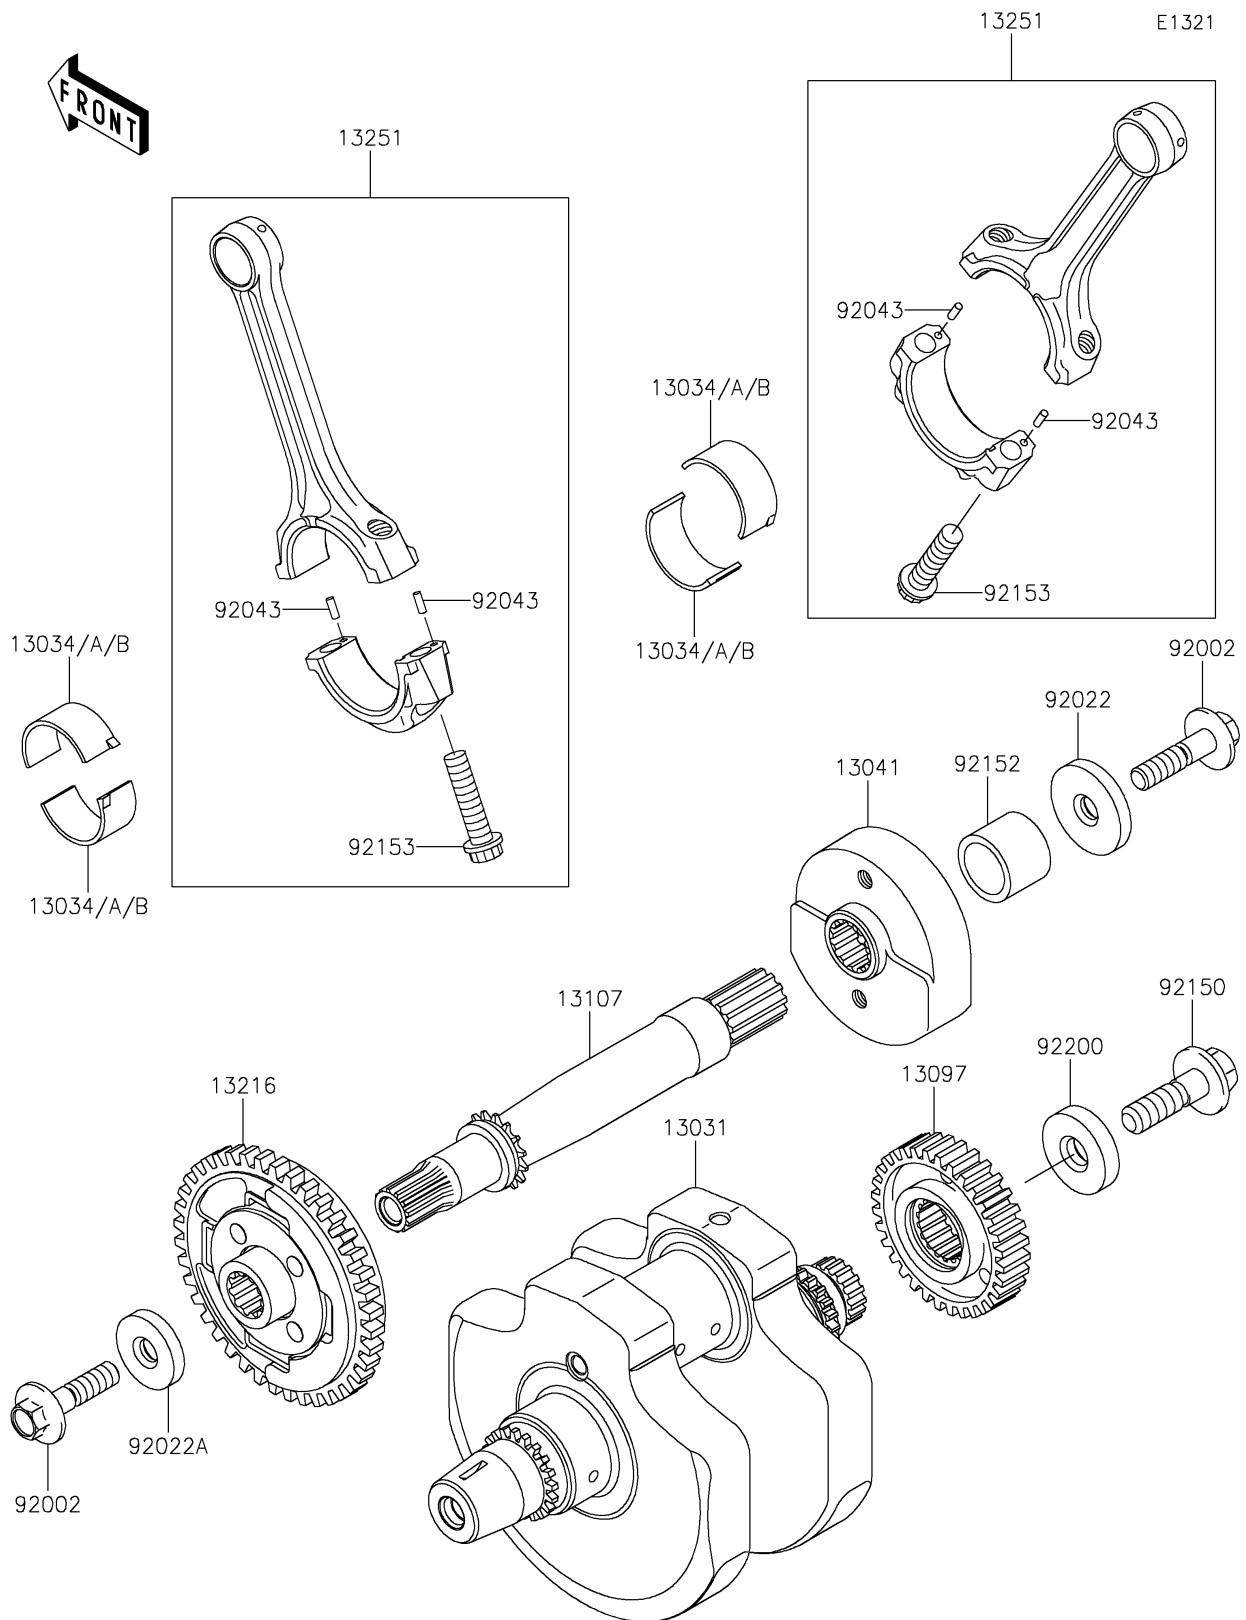

2020 VULCAN® 900 CLASSIC

PARTS DIAGRAM

Crankshaft

2020 VULCAN® 900 CLASSIC

PARTS LIST

Crankshaft

ITEM NAME	PART NUMBER	QUANTITY
CRANKSHAFT-COMP (Ref # 13031)	13031-0058	1
METAL,CONNECTING ROD,BLUE (Ref # 13034)	13034-1057	AR
METAL,CONNECTING ROD,BLACK (Ref # 13034A)	13034-1058	AR
METAL,CONNECTING ROD,BROWN (Ref # 13034B)	13034-1059	AR
BALANCER,RH (Ref # 13041)	13041-0009	1
GEAR-PRIMARY SPUR,38T (Ref # 13097)	13097-0050	1
SHAFT,BALANCER (Ref # 13107)	13107-0115	1
GEAR-COMP,BALANCER,LH (Ref # 13216)	13216-0016	1
ROD-ASSY-CONNECTING,J (Ref # 13251)	13251-0016-JJ	2
BOLT,FLANGED,10X40 (Ref # 92002)	92002-1296	2
WASHER,10X40X6 (Ref # 92022)	92022-1905	1
WASHER,10X33X6 (Ref # 92022A)	92022-1906	1
PIN,3X8.5 (Ref # 92043)	92043-0033	4
BOLT,12X40 (Ref # 92150)	92150-1717	1
COLLAR,23X30X23 (Ref # 92152)	92152-0358	1
BOLT,CON-ROD,9X38 (Ref # 92153)	92153-1330	4
WASHER,12X36X8 (Ref # 92200)	92200-1249	1