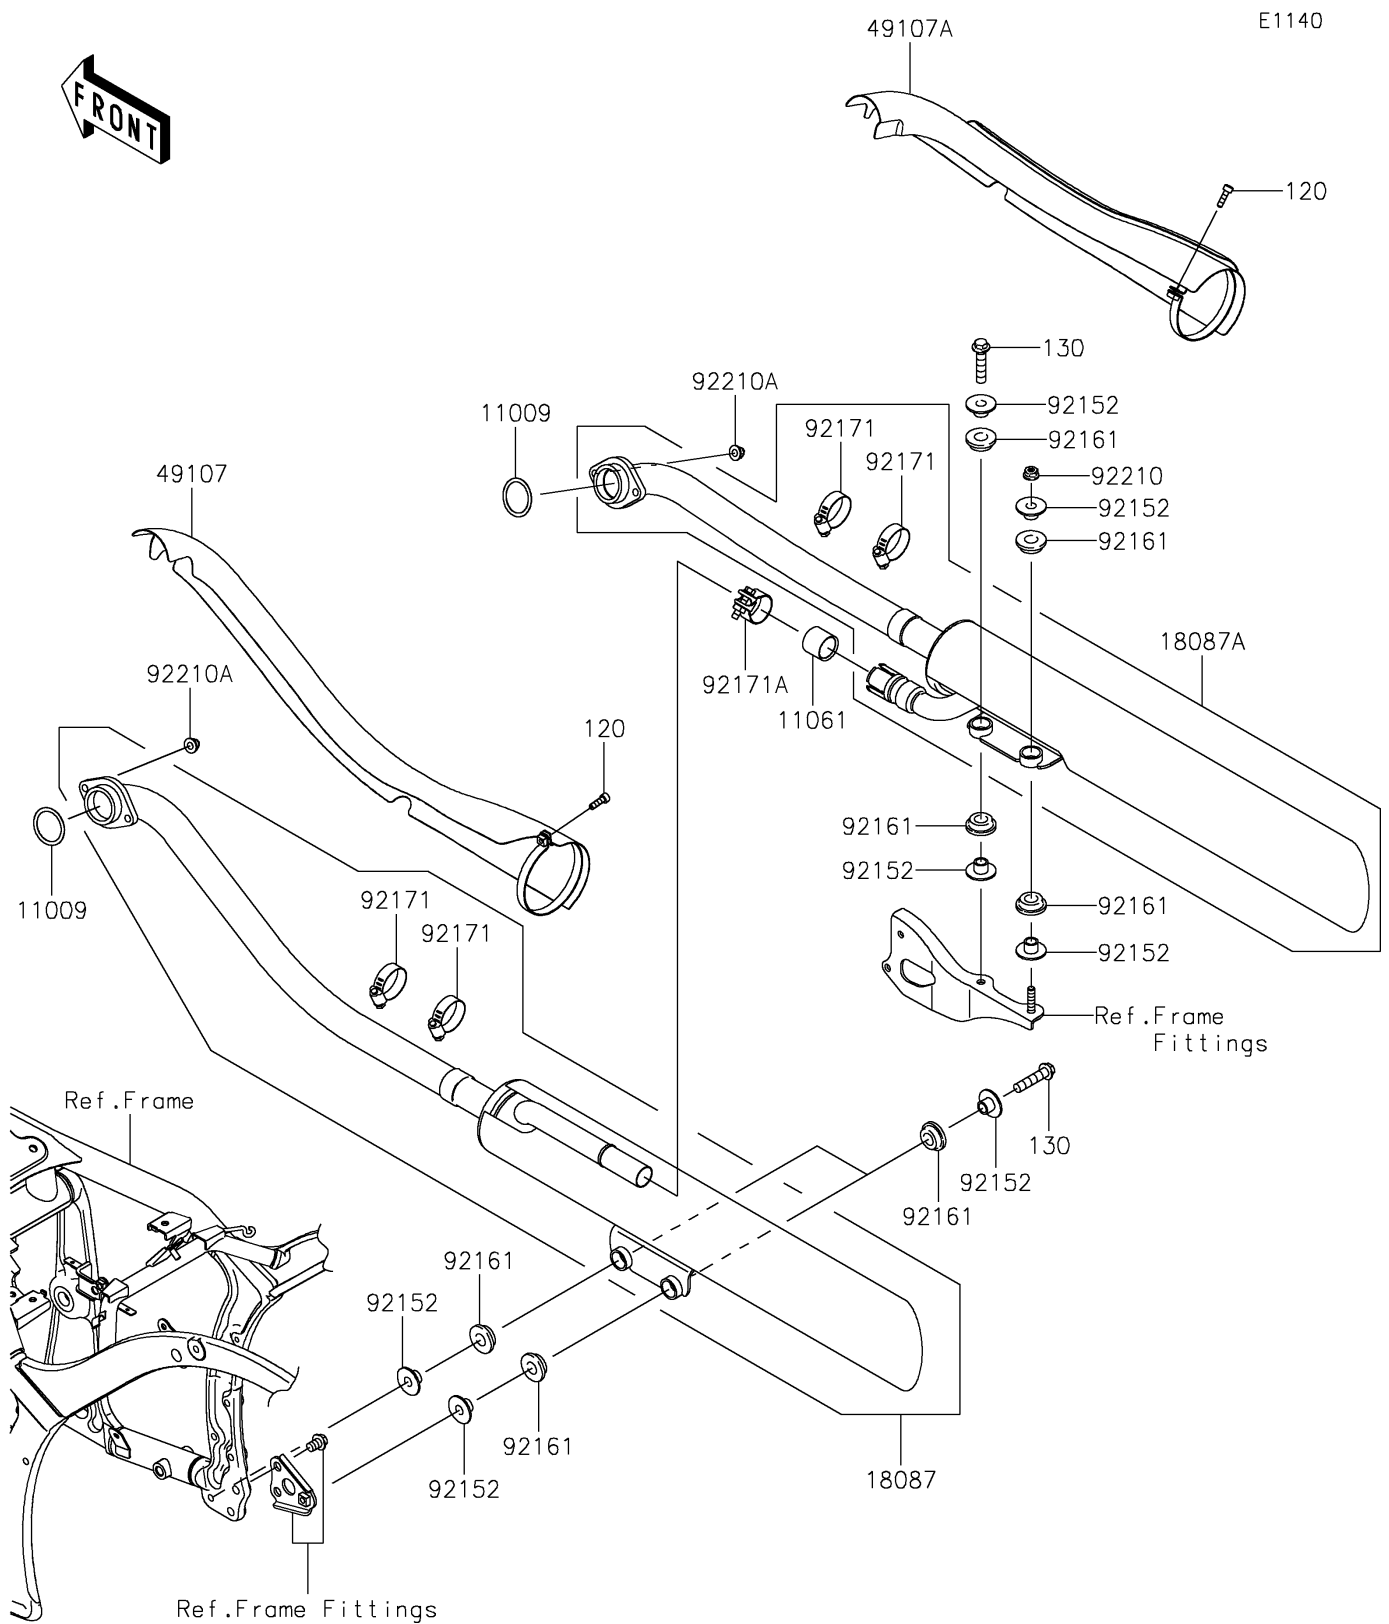

2020 VULCAN® 900 CLASSIC

PARTS DIAGRAM

Muffler(s)

2020 VULCAN® 900 CLASSIC

PARTS LIST

Muffler(s)

ITEM NAME	PART NUMBER	QUANTITY
GASKET,EXHAUST PIPE HOLDER (Ref # 11009)	11009-1856	2
GASKET,MUFFLER JOINT (Ref # 11061)	11061-0207	1
BOLT-SOCKET,6X20 (Ref # 120)	120CC0620	2
BOLT-FLANGED,8X35 (Ref # 130)	130BB0835	3
MUFFLER,FR (Ref # 18087)	18087-0281	1
MUFFLER,RR (Ref # 18087A)	18087-0282	1
COVER-EXHAUST PIPE,FR (Ref # 49107)	49107-0087	1
COVER-EXHAUST PIPE,RR (Ref # 49107A)	49107-0106	1
COLLAR,8.8X12X10.6 (Ref # 92152)	92152-0082	8
DAMPER (Ref # 92161)	92161-0135	8
CLAMP (Ref # 92171)	92171-0059	4
CLAMP (Ref # 92171A)	92171-0593	1
NUT,FLANGED,8MM (Ref # 92210)	92210-0004	1
NUT,CAP,8MM (Ref # 92210A)	92210-1132	4