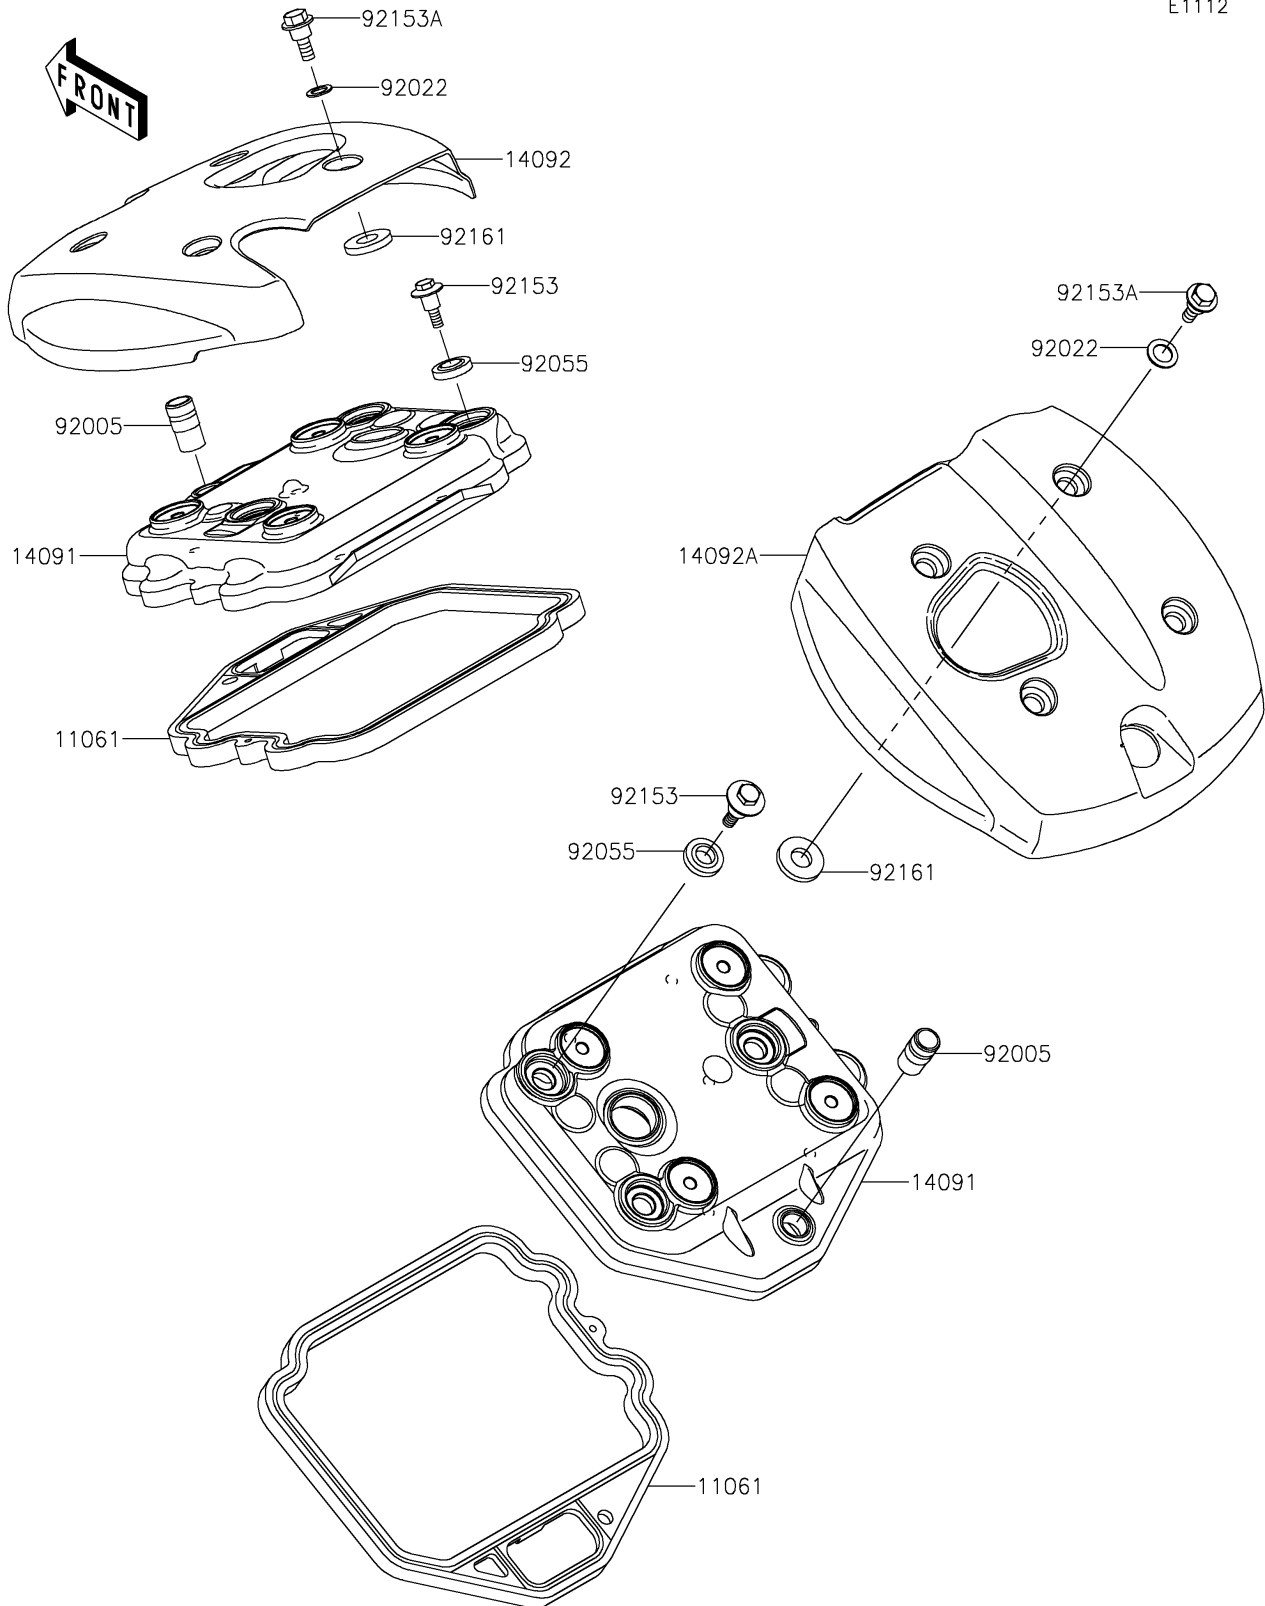

## PARTS DIAGRAM

### Cylinder Head Cover

E1112

## PARTS LIST

### Cylinder Head Cover

ITEM NAME	PART NUMBER	QUANTITY
GASKET,HEAD COVER (Ref # 11061)	11061-0261	2
COVER,HEAD (Ref # 14091)	14091-0506	2
COVER,TOP,FR (Ref # 14092)	14092-0915	1
COVER,TOP,RR (Ref # 14092A)	14092-0916	1
FITTING (Ref # 92005)	92005-0052	2
WASHER,10.2X16X1 (Ref # 92022)	92022-1829	8
RING-O,HEAD COVER BOLT (Ref # 92055)	92055-1352	6
BOLT,HEAD COVER (Ref # 92153)	92153-0793	6
BOLT,FLANGED,6X19 (Ref # 92153A)	92153-1400	8
DAMPER (Ref # 92161)	92161-0366	8