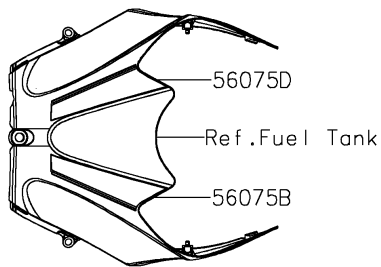

2018 NINJA® ZX™-14R ABS SE

PARTS DIAGRAM

Decals(Green)(JJF)

F2861C

2018 NINJA® ZX™ -14R ABS SE

PARTS LIST

Decals(Green)(JJF)

ITEM NAME

PART NUMBER

QUANTITY
