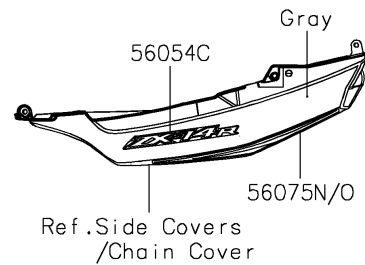

2018 NINJA® ZX™-14R ABS SE

PARTS DIAGRAM

Decals(Green)(JJF)

F2861C

2018 NINJA® ZX™ -14R ABS SE

PARTS LIST

Decals(Green)(JJF)

ITEM NAME

PART NUMBER

QUANTITY
