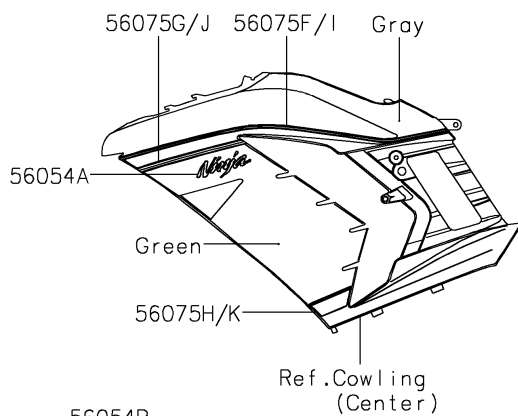

2018 NINJA® ZX™-14R ABS SE

PARTS DIAGRAM

Decals(Green)(JJF)

F2861C

2018 NINJA® ZX™ -14R ABS SE

PARTS LIST

Decals(Green)(JJF)

ITEM NAME

PART NUMBER

QUANTITY
