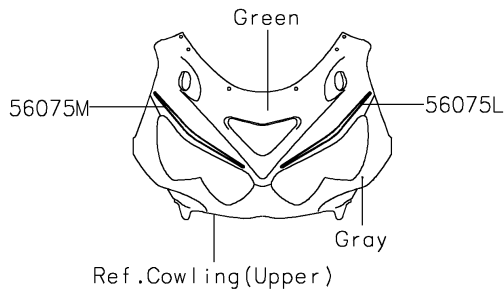

2018 NINJA® ZX™-14R ABS SE

PARTS DIAGRAM

Decals(Green)(JJF)

F2861C

2018 NINJA® ZX™ -14R ABS SE

PARTS LIST

Decals(Green)(JJF)

ITEM NAME

PART NUMBER

QUANTITY
