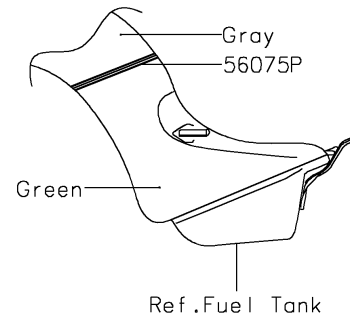

2018 NINJA® ZX™-14R ABS SE

PARTS DIAGRAM

Decals(Green)(JJF)

F2861C

2018 NINJA® ZX™ -14R ABS SE

PARTS LIST

Decals(Green)(JJF)

ITEM NAME

PART NUMBER

QUANTITY
