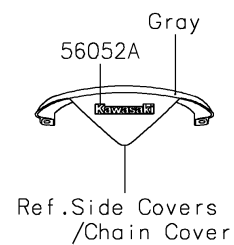

2018 NINJA® ZX™-14R ABS SE

PARTS DIAGRAM

Decals(Green)(JJF)

F2861C

2018 NINJA® ZX™ -14R ABS SE

PARTS LIST

Decals(Green)(JJF)

ITEM NAME

PART NUMBER

QUANTITY
