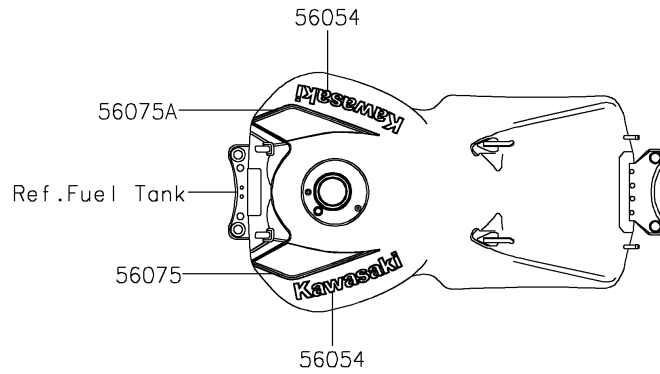

2018 NINJA® ZX™-14R ABS SE

PARTS DIAGRAM

Decals(Green)(JJF)

F2861C

2018 NINJA® ZX™ -14R ABS SE

PARTS LIST

Decals(Green)(JJF)

ITEM NAME

PART NUMBER

QUANTITY
