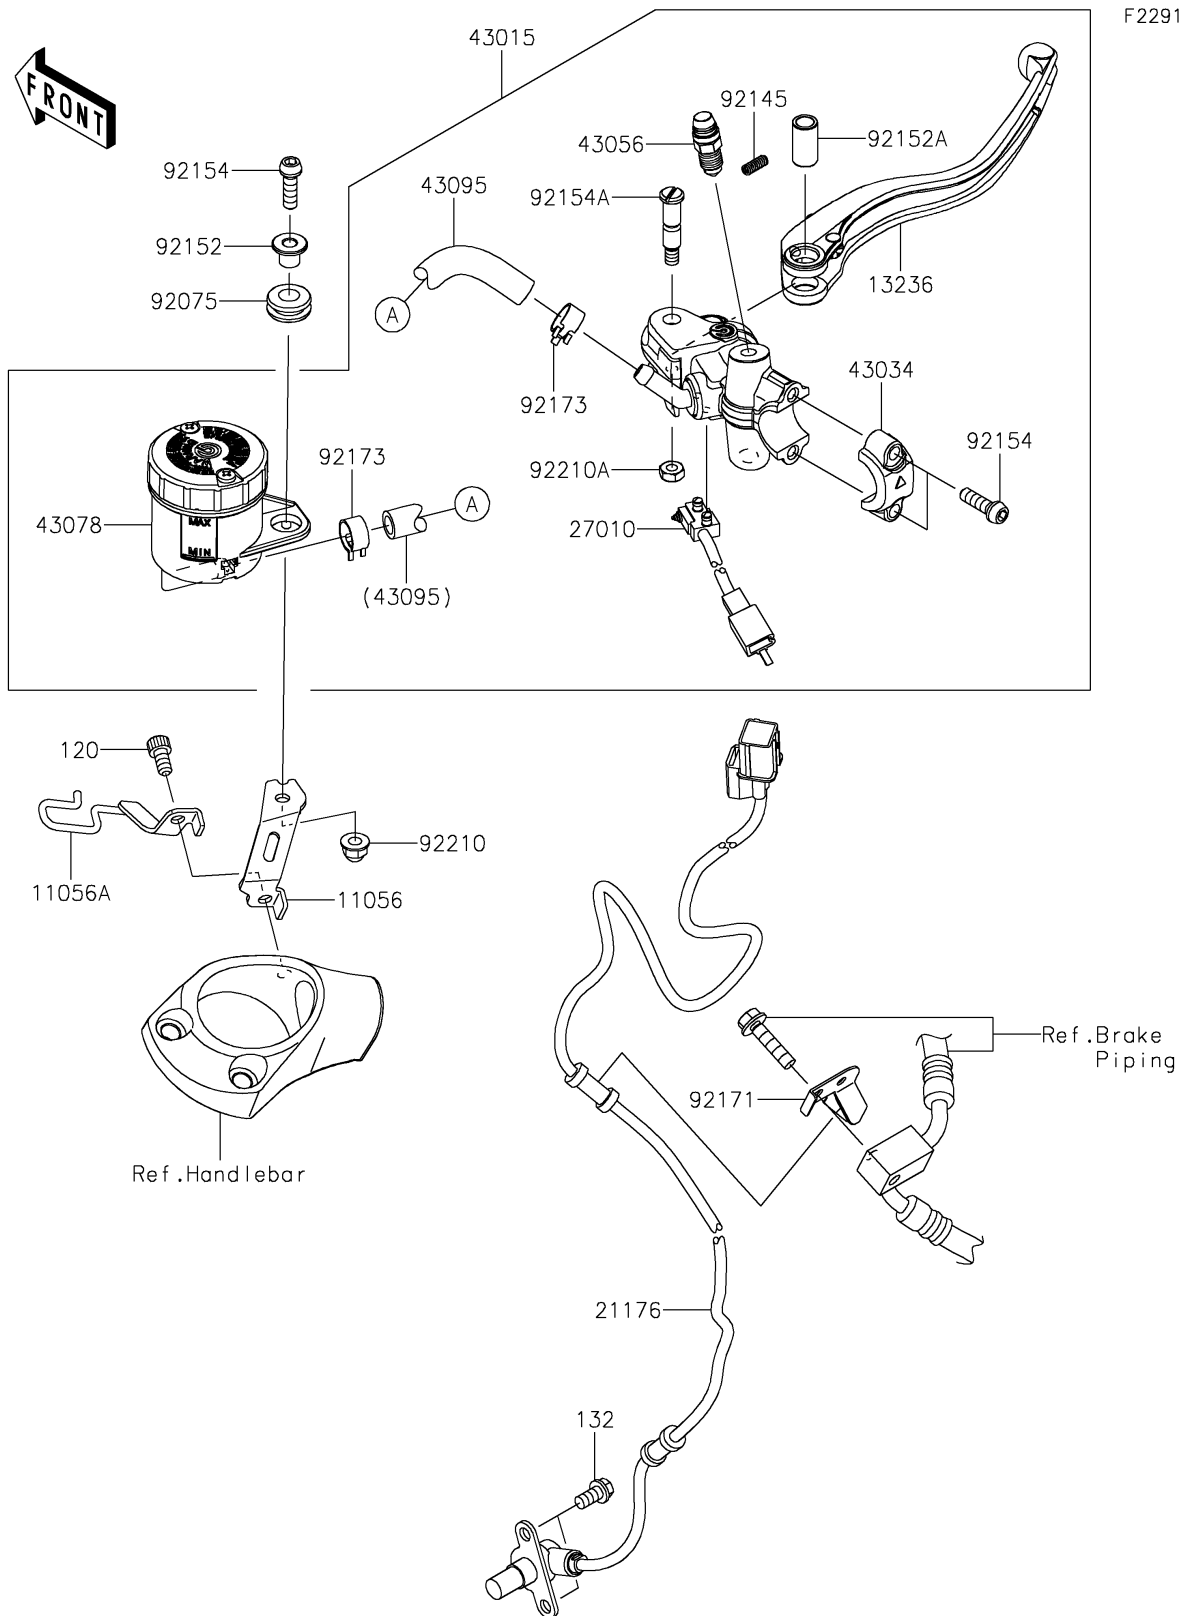

2018 NINJA® ZX™-14R ABS SE

PARTS DIAGRAM

Front Master Cylinder

2018 NINJA® ZX™ -14R ABS SE

PARTS LIST

Front Master Cylinder

ITEM NAME	PART NUMBER	QUANTITY
-----------	-------------	----------
