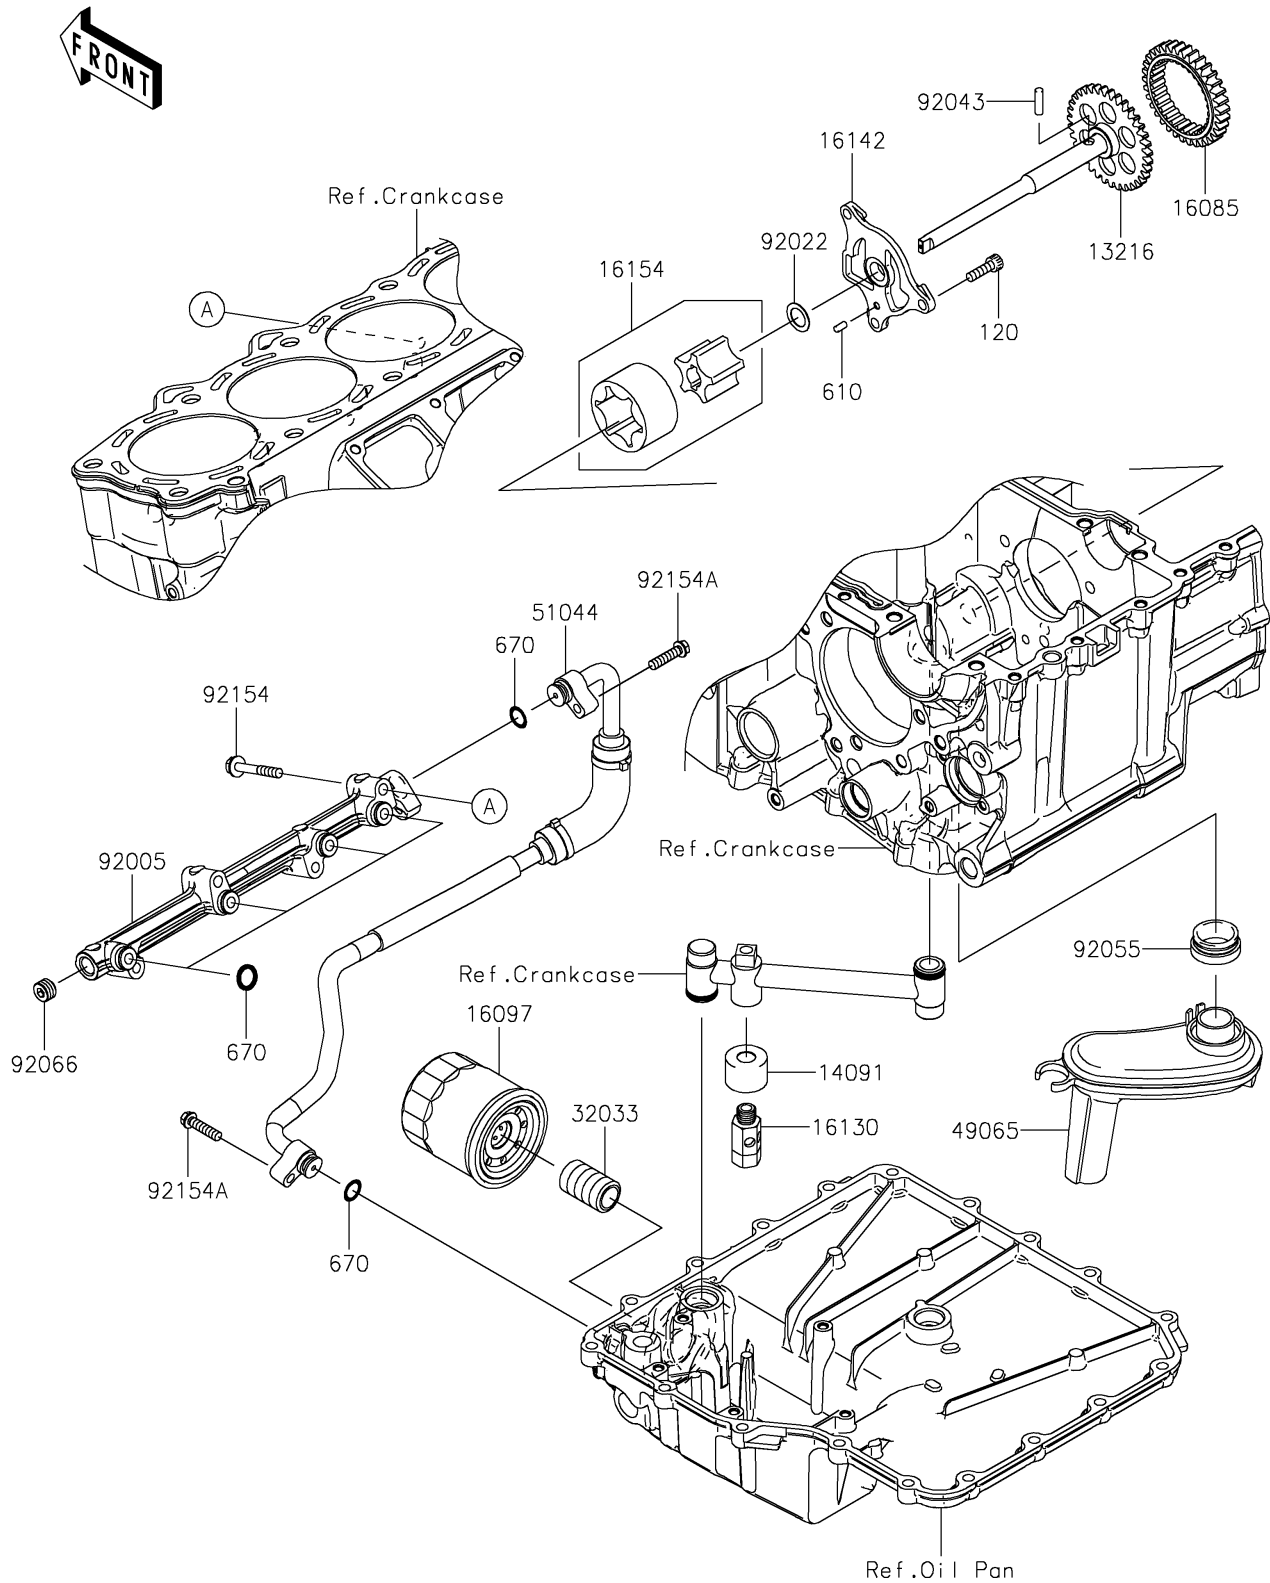

2018 NINJA® ZX™-14R ABS SE

PARTS DIAGRAM

Oil Pump/Oil Filter

E1710

2018 NINJA[®] ZX[™]-14R ABS SE

PARTS LIST

Oil Pump/Oil Filter

ITEM NAME	PART NUMBER	QUANTITY
-----------	-------------	----------
