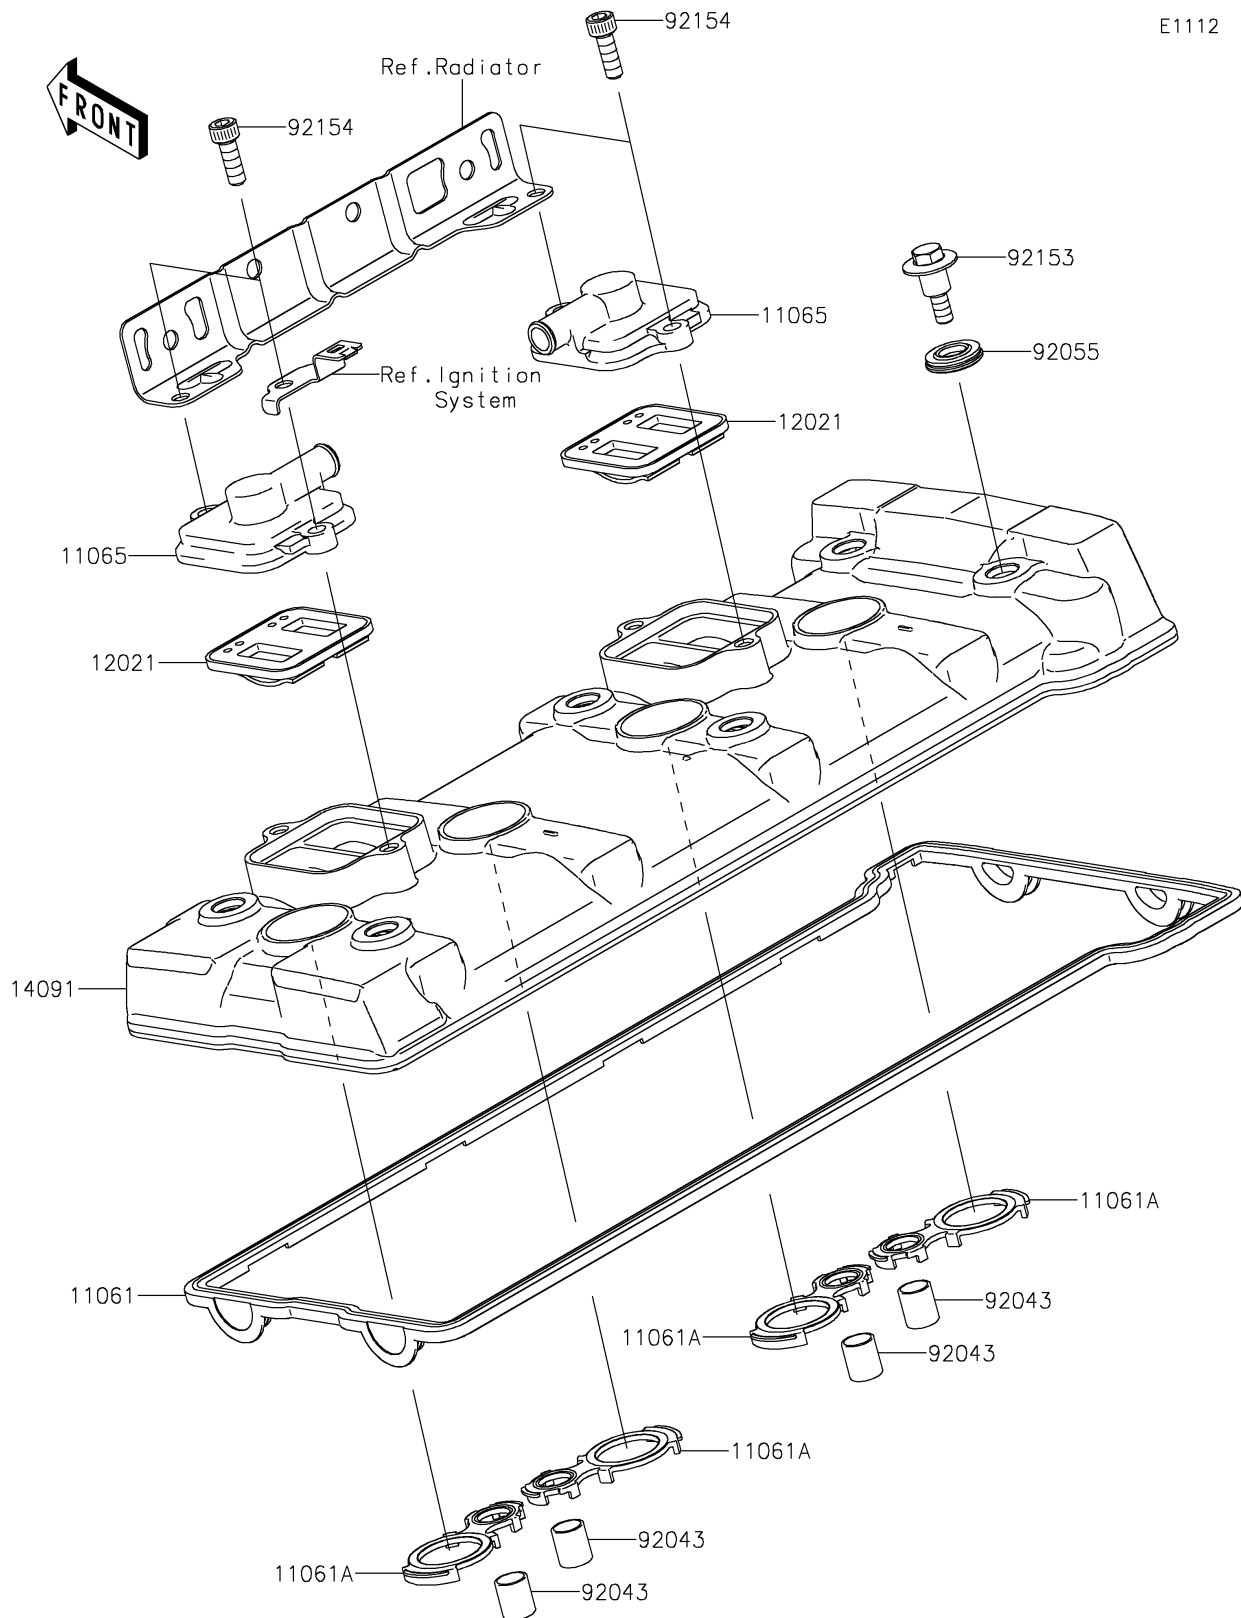

2018 NINJA[®] ZX[™]-14R ABS SE

PARTS DIAGRAM Cylinder Head Cover

2018 NINJA® ZX™ -14R ABS SE

PARTS LIST

Cylinder Head Cover

ITEM NAME	PART NUMBER	QUANTITY
-----------	-------------	----------
