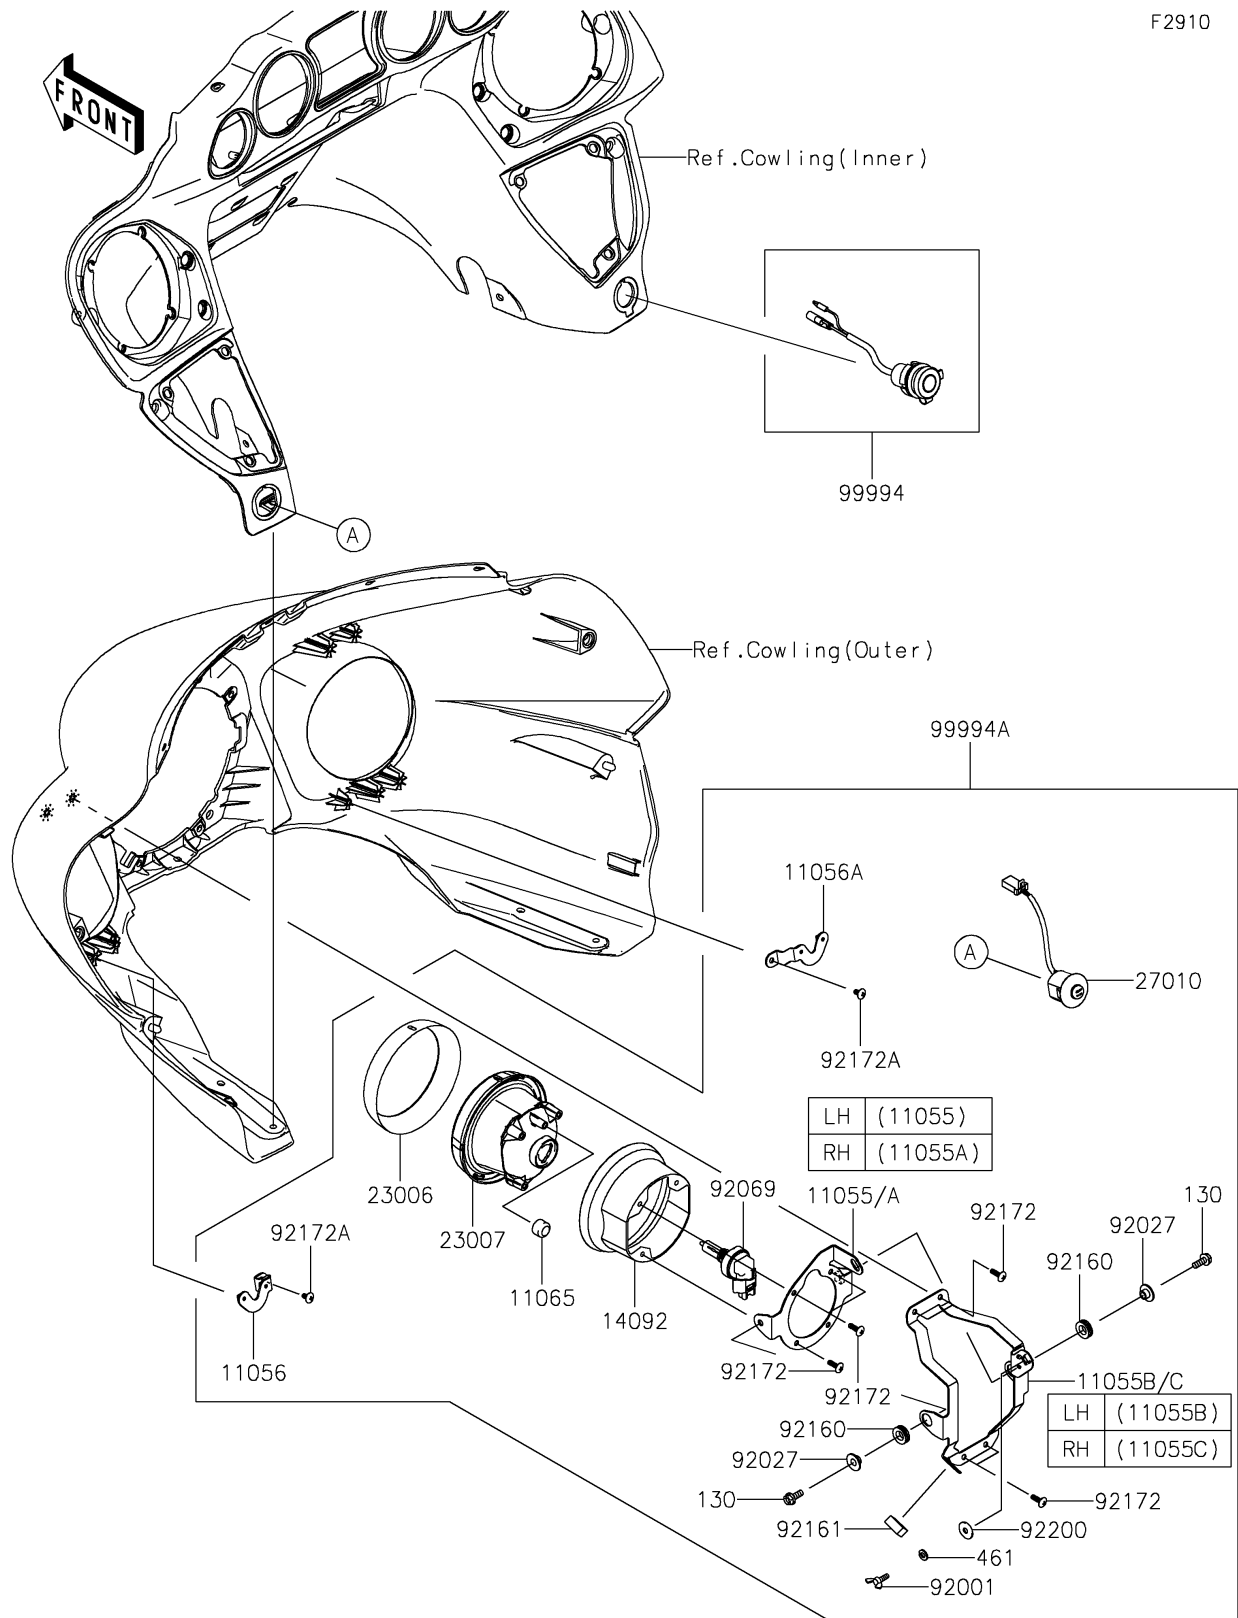

2019 VULCAN® 1700 VAQUERO® ABS

PARTS DIAGRAM

Accessory(Aux Driving Light)

F2910

2019 VULCAN® 1700 VAQUERO® ABS

Kawasaki
Let the Good Times Roll®

PARTS LIST

Accessory(Aux Driving Light)

ITEM NAME	PART NUMBER	QUANTITY
BRACKET,AIMING,LH (Ref # 11055)	11055-0730	1
BRACKET,AIMING,RH (Ref # 11055A)	11055-0990	1
BRACKET,AIMING,LH (Ref # 11055B)	11055-1779	1
BRACKET,AIMING,RH (Ref # 11055C)	11055-1780	1
BRACKET,SUB LAMP,LH,LWR (Ref # 11056)	11056-1145	1
BRACKET,SUB LAMP,RH,LWR (Ref # 11056A)	11056-1146	1
CAP (Ref # 11065)	11065-0135	2
BOLT-FLANGED,6X16 (Ref # 130)	130AA0616	4
COVER (Ref # 14092)	14092-0130	2
RIM-LAMP (Ref # 23006)	23006-0015	2
LENS-COMP,SUB LAMP (Ref # 23007)	23007-0118	2
SWITCH,SUB LAMP (Ref # 27010)	27010-0107	1
WASHER-SPRING,6MM (Ref # 461)	461DA0600	2
BOLT,WING,6X15 (Ref # 92001)	92001-1703	2
COLLAR,L=7.4 (Ref # 92027)	92027-1848	4
BULB,12V 35W,H8 (Ref # 92069)	92069-0054	2
DAMPER (Ref # 92160)	92160-1278	4
DAMPER (Ref # 92161)	92161-0718	2
SCREW,TAPPING,5X16 (Ref # 92172)	92172-0238	14
SCREW,TAPPING,5X10 (Ref # 92172A)	92172-0262	2
WASHER,6.5X20X1.6 (Ref # 92200)	92200-0283	2
KIT-ACCESSORY,DC SOCKET (Ref # 99994)	99994-0237	1
KIT-ACCESSORY,AUX DRIVING LT (Ref # 99994A)	99994-1097	1