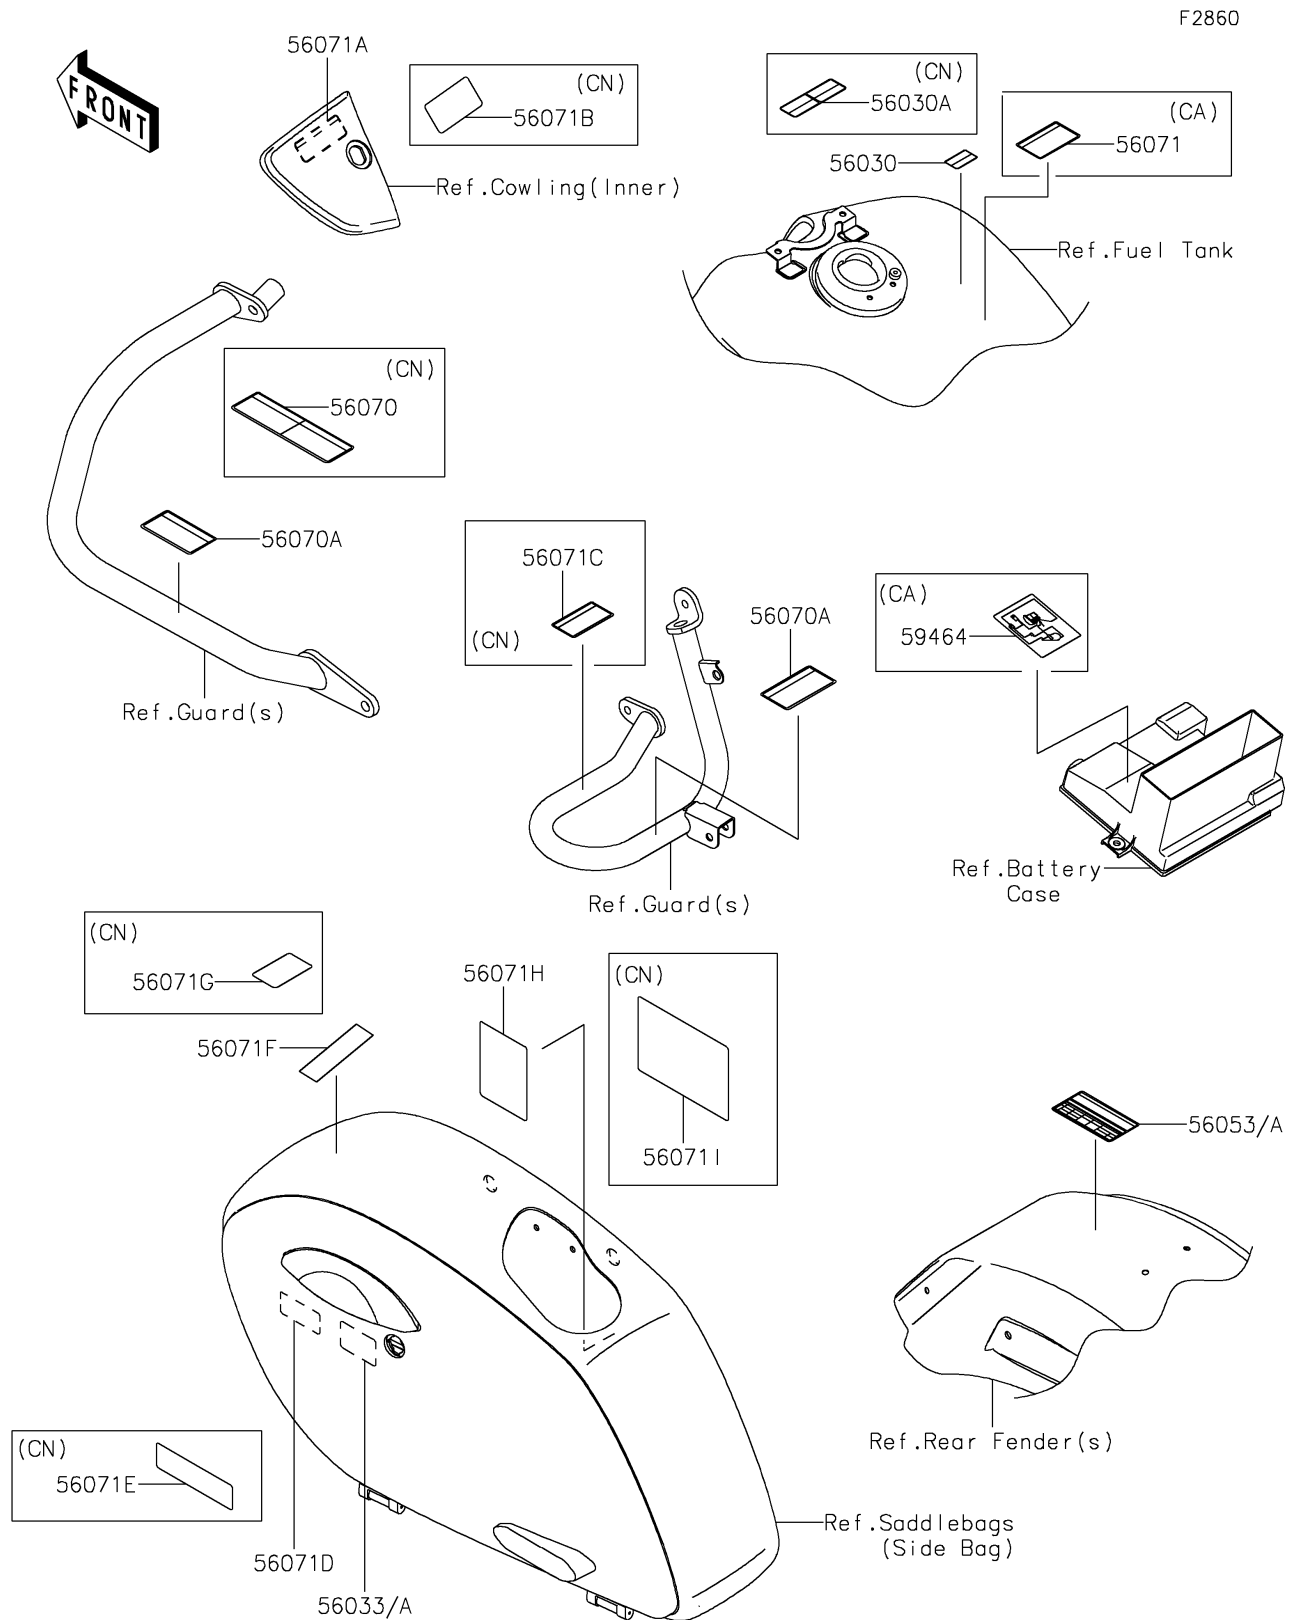

2019 VULCAN® 1700 VAQUERO® ABS

PARTS DIAGRAM

Labels

2019 VULCAN® 1700 VAQUERO® ABS

Kawasaki
Let the Good Times Roll®

PARTS LIST

Labels

ITEM NAME	PART NUMBER	QUANTITY
LABEL,GASOLINE (Ref # 56030)	56030-0357	1
LABEL,GASOLINE (Ref # 56030A)	56030-0358	1
LABEL-MANUAL,SIDE BAG (Ref # 56033)	56033-1132	2
LABEL-MANUAL,SIDE BAG (Ref # 56033A)	56033-1330	2
LABEL-SPECIFICATION,TIRE&LOAD (Ref # 56053)	56053-1148	1
LABEL-SPECIFICATION,TIRE&LOAD (Ref # 56053A)	56053-1149	1
LABEL-WARNING,SIDE BAG GUARD (Ref # 56070)	56070-1180	1
LABEL-WARNING,SIDE BAG GUARD (Ref # 56070A)	56070-1285	2
LABEL-WARNING,SIDE BAG GUARD (Ref # 56070A)	56070-1285	1
LABEL-WARNING,EVAPO (Ref # 56071)	56071-0158	1
LABEL-WARNING,STORAGE COMPT (Ref # 56071A)	56071-0180	2
LABEL-WARNING,STORAGE COMPT (Ref # 56071B)	56071-0181	2
LABEL-WARNING,EG GUARD (Ref # 56071C)	56071-0208	1
LABEL-WARNING,NO SIT ON LID (Ref # 56071D)	56071-0526	2
LABEL-WARNING,NO SIT ON LID (Ref # 56071E)	56071-0527	2
LABEL-WARNING,NO SIT ON BAG (Ref # 56071F)	56071-0528	2
LABEL-WARNING,NO SIT ON BAG (Ref # 56071G)	56071-0529	2
LABEL-WARNING,SADDLEBAG (Ref # 56071H)	56071-0630	2
LABEL-WARNING,SADDLEBAG (Ref # 56071I)	56071-0631	2
LABEL-CERTIFICATION,EVAPO ROUT (Ref # 59464)	59464-1618	1