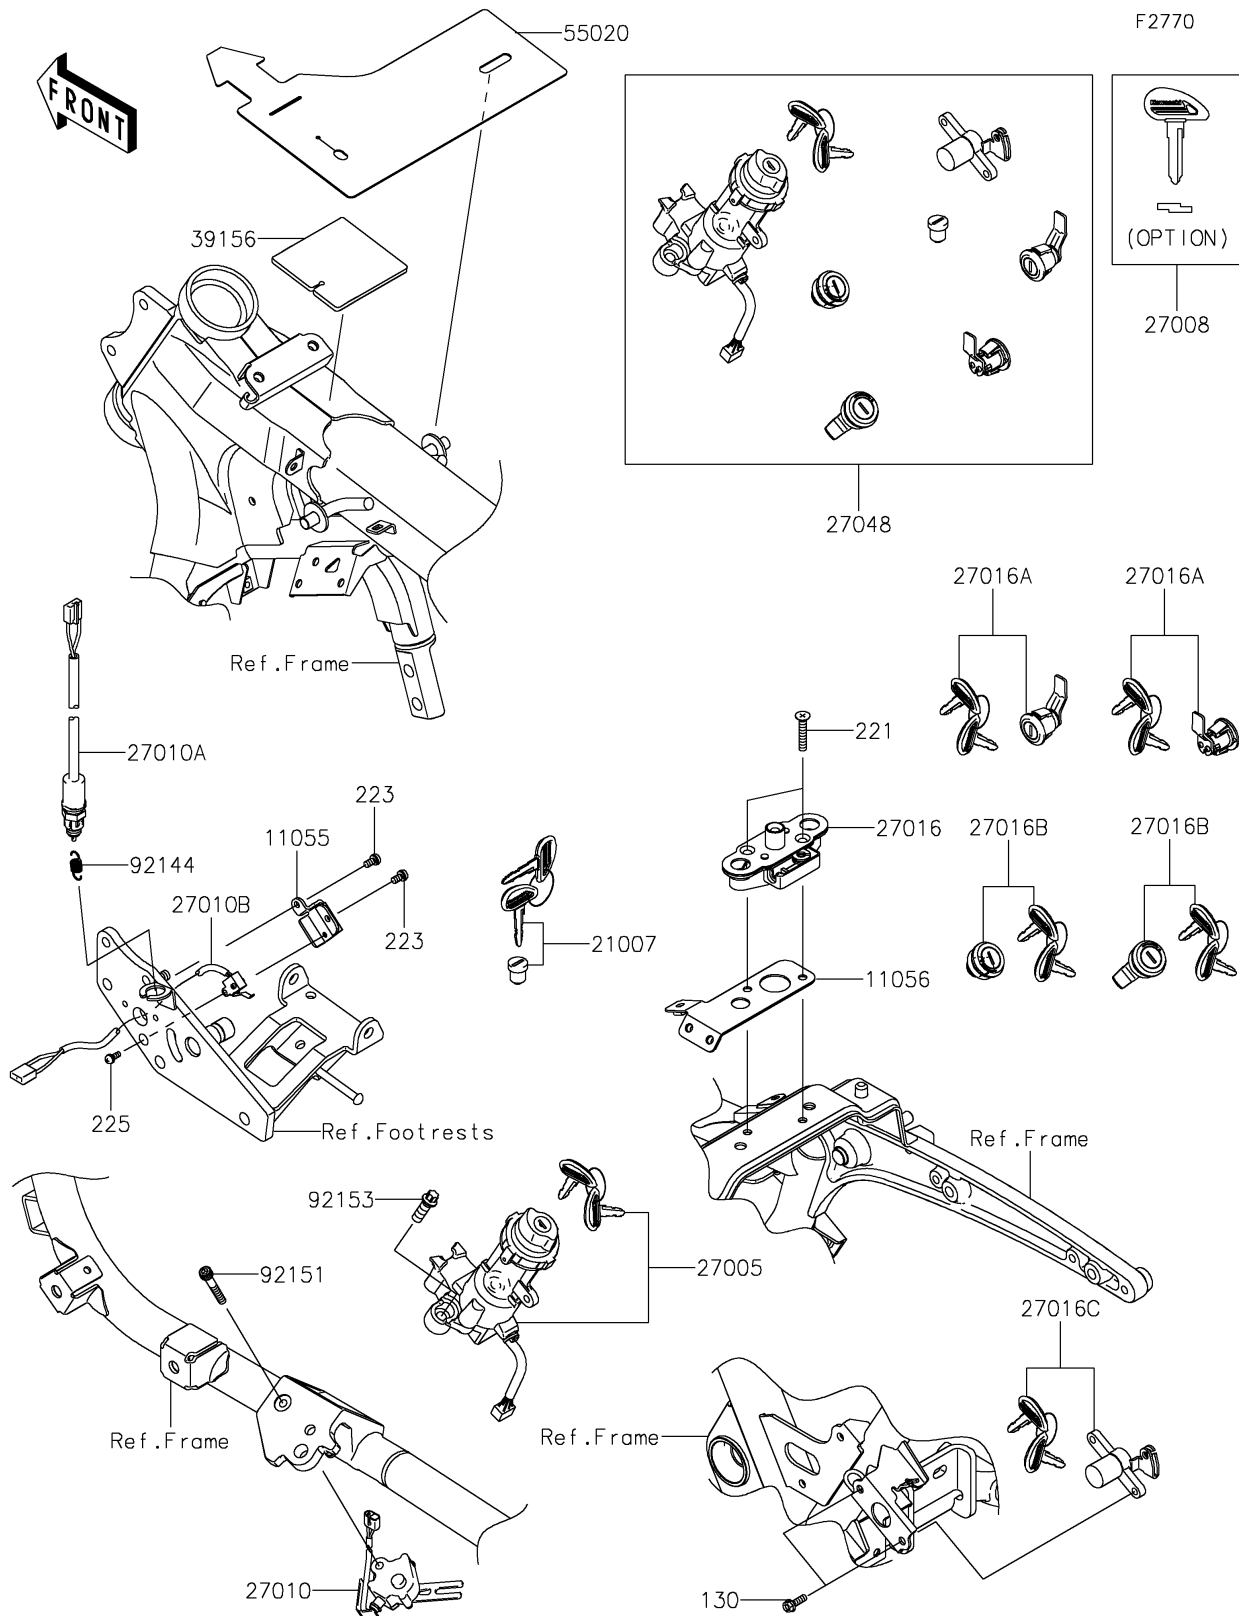

2020 VULCAN® 1700 VAQUERO® ABS

Kawasaki
Let the Good Times Roll®

PARTS DIAGRAM

Ignition Switch/Locks/Reflectors

2020 VULCAN® 1700 VAQUERO® ABS

Kawasaki
Let the Good Times Roll®

PARTS LIST

Ignition Switch/Locks/Reflectors

ITEM NAME

PART NUMBER

QUANTITY
