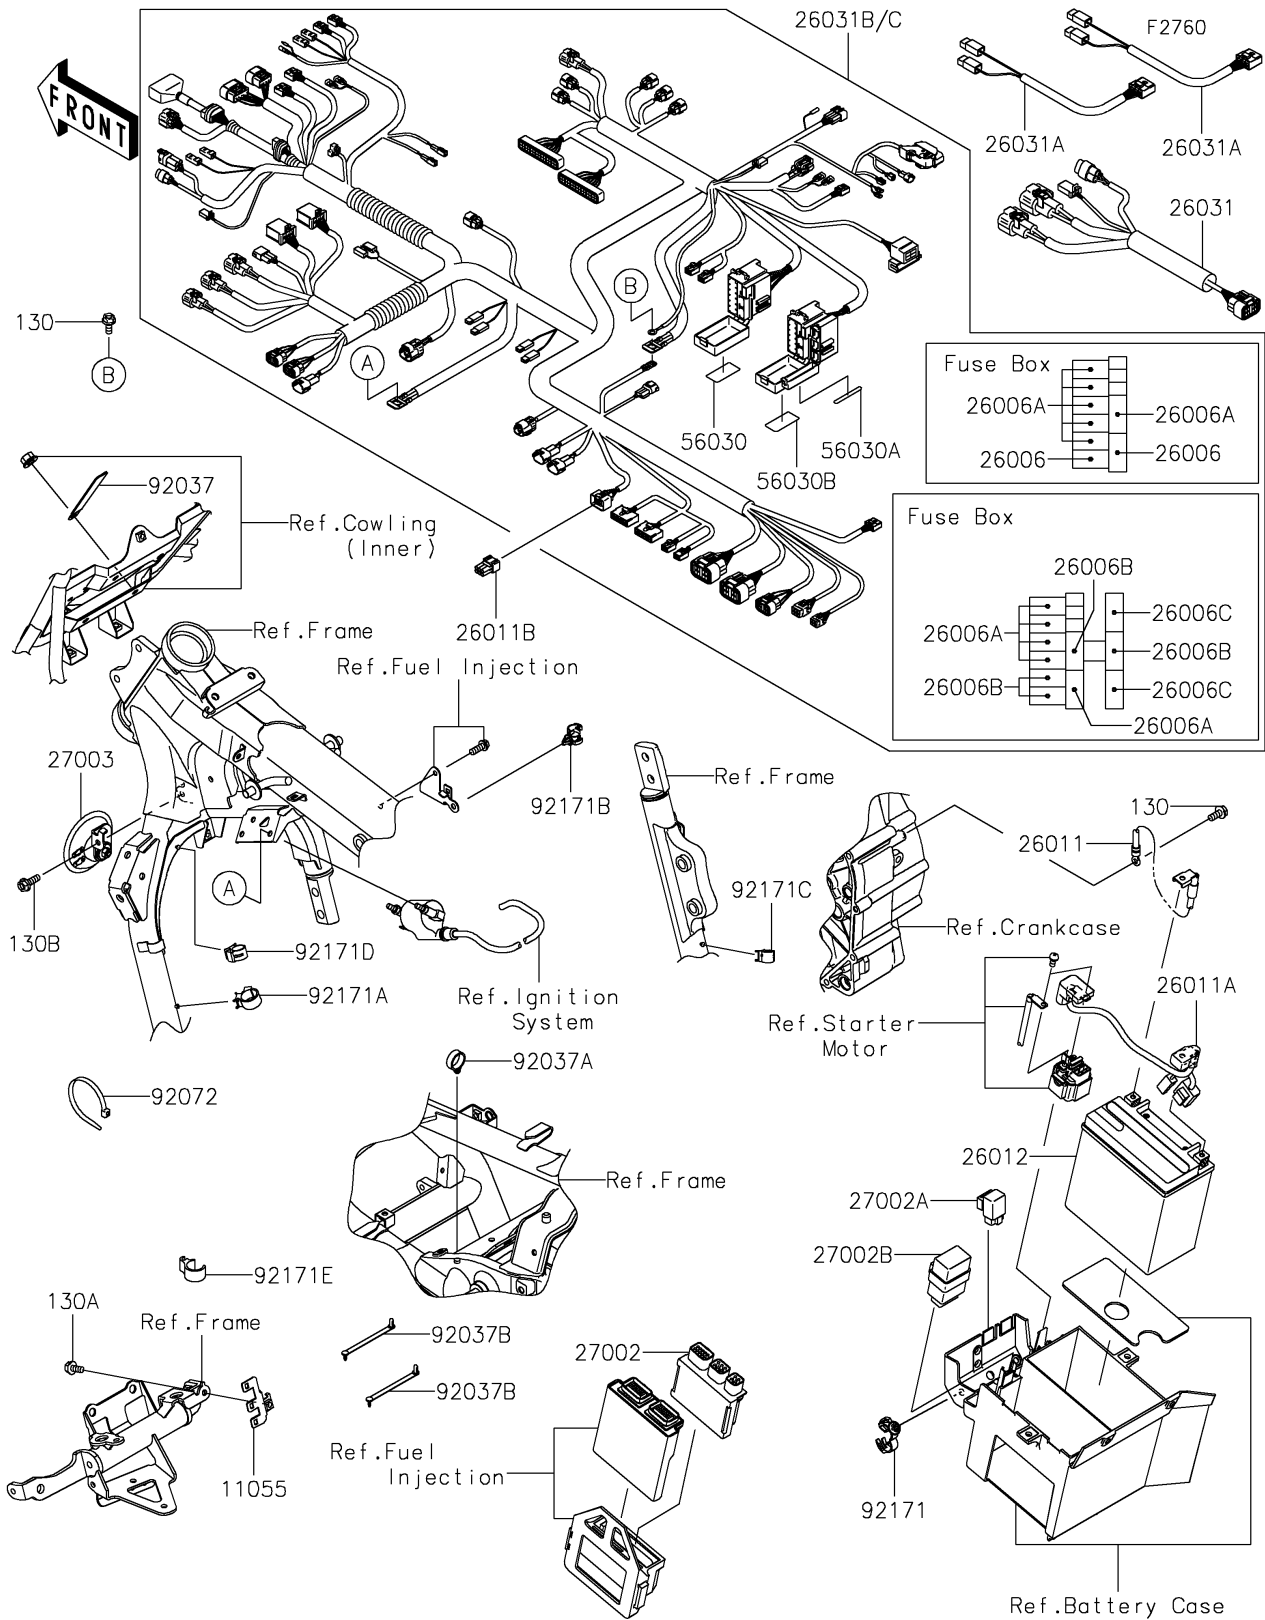

2020 VULCAN® 1700 VAQUERO® ABS

Kawasaki
Let the Good Times Roll®

PARTS DIAGRAM

Chassis Electrical Equipment

2020 VULCAN® 1700 VAQUERO® ABS

Kawasaki
Let the Good Times Roll®

PARTS LIST

Chassis Electrical Equipment

ITEM NAME

PART NUMBER

QUANTITY
