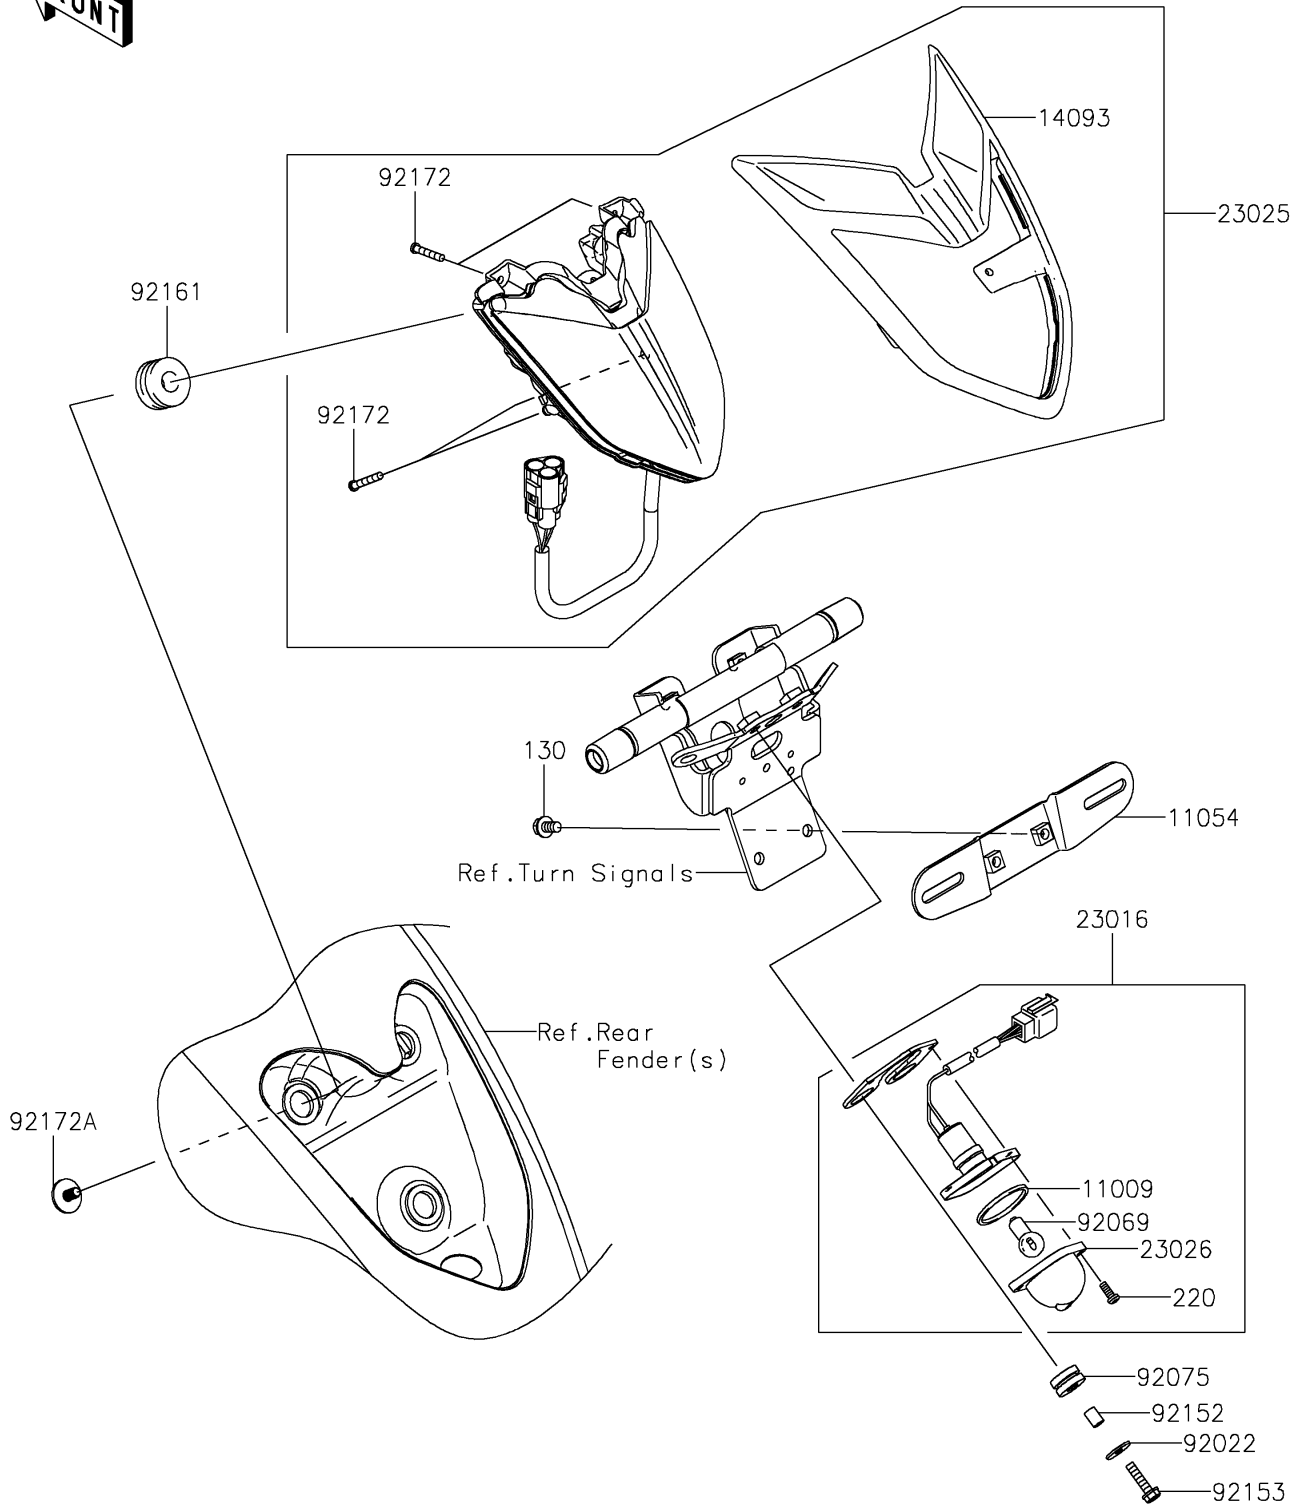

2019 VULCAN® 1700 VAQUERO® ABS

PARTS DIAGRAM

Taillight(s)

F2720

2019 VULCAN® 1700 VAQUERO® ABS

Kawasaki
Let the Good Times Roll®

PARTS LIST

Taillight(s)

ITEM NAME	PART NUMBER	QUANTITY
GASKET,LICENSE PLATE LAMP (Ref # 11009)	11009-1372	1
BRACKET,LICENSE (Ref # 11054)	11054-1761	1
BOLT-FLANGED,6X12 (Ref # 130)	130BB0612	2
COVER,TAIL LAMP (Ref # 14093)	14093-0464	1
SCREW-PAN-CROS,4X10 (Ref # 220)	220AA0410	2
LAMP-ASSY,LICENSE (Ref # 23016)	23016-0032	1
LAMP-TAIL (Ref # 23025)	23025-0358	1
LENS,LAMP (Ref # 23026)	23026-1054	1
WASHER,6.5X20X1.6 (Ref # 92022)	92022-1557	2
BULB,12V 5W (Ref # 92069)	92069-1055	1
DAMPER (Ref # 92075)	92075-209	2
COLLAR,6.8X10X13 (Ref # 92152)	92152-0580	2
BOLT,FLANGED,6X25 (Ref # 92153)	92153-0514	2
DAMPER (Ref # 92161)	92161-0163	3
SCREW,TAPPING,4X16 (Ref # 92172)	92172-0392	4
SCREW,TAPPING+PW,5X14 (Ref # 92172A)	92172-0477	3