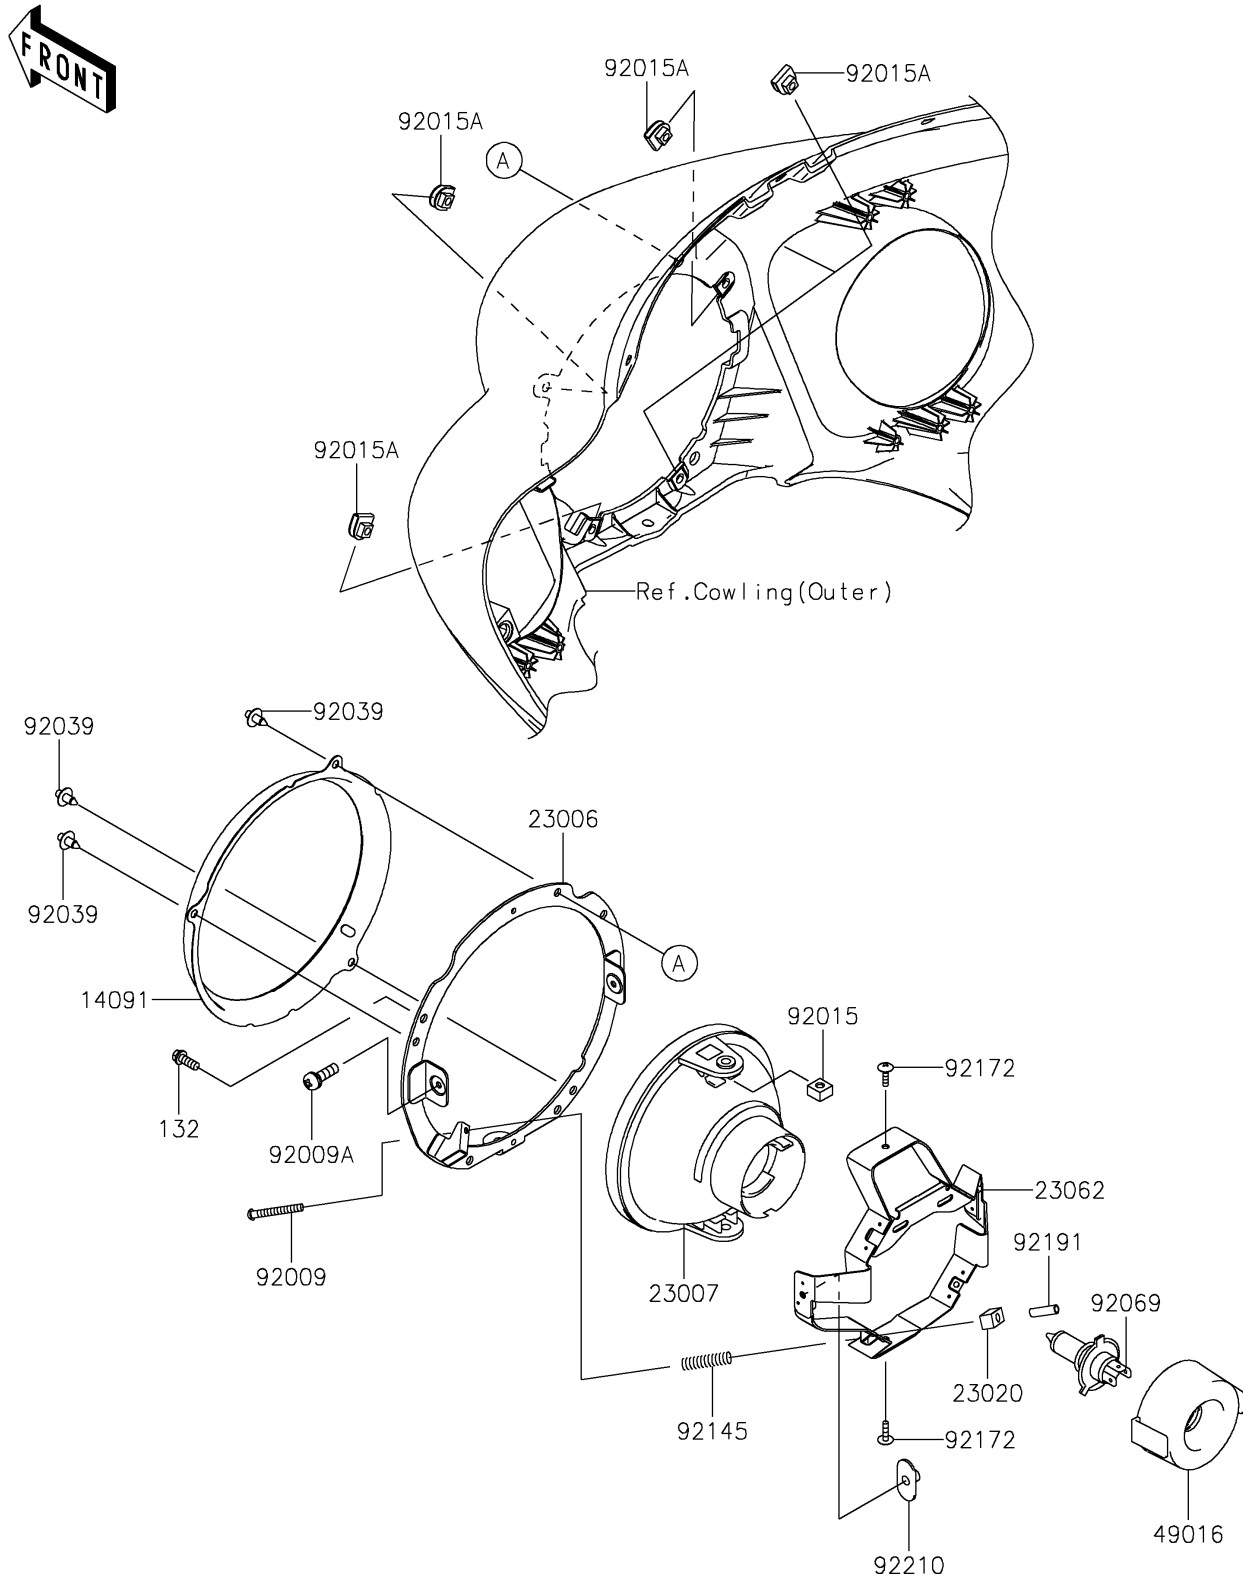

2019 VULCAN® 1700 VAQUERO® ABS

PARTS DIAGRAM

Headlight(s)

F2710

2019 VULCAN® 1700 VAQUERO® ABS

Kawasaki
Let the Good Times Roll®

PARTS LIST

Headlight(s)

ITEM NAME	PART NUMBER	QUANTITY
BOLT-FLANGED-SMALL,6X16 (Ref # 132)	132BA0616	4
COVER,RETAINER (Ref # 14091)	14091-1620	1
RIM-LAMP (Ref # 23006)	23006-0016	1
LENS-COMP,HEAD LAMP (Ref # 23007)	23007-1396	1
NUT,4MM,FOCUS ADJUST (Ref # 23020)	23020-018	2
BRACKET-COMP,HEAD LAMP (Ref # 23062)	23062-1132	1
COVER-SEAL,SOCKET (Ref # 49016)	49016-1203	1
SCREW,FOCUS ADJUST,4X60 (Ref # 92009)	92009-1816	2
SCREW,5X16 (Ref # 92009A)	92009-1879	2
NUT,5MM (Ref # 92015)	92015-1157	2
NUT,CLIP,6MM (Ref # 92015A)	92015-1904	4
RIVET (Ref # 92039)	92039-0083	3
BULB,12V 60/55W,H4 (Ref # 92069)	92069-0050	1
SPRING,HEAD LAMP LENS (Ref # 92145)	92145-1268	2
SCREW,TAPPING,4X16 (Ref # 92172)	92172-0391	2
TUBE,3.5X5.5X19 (Ref # 92191)	92191-1217	2
NUT,SPECIAL,5MM (Ref # 92210)	92210-1060	2