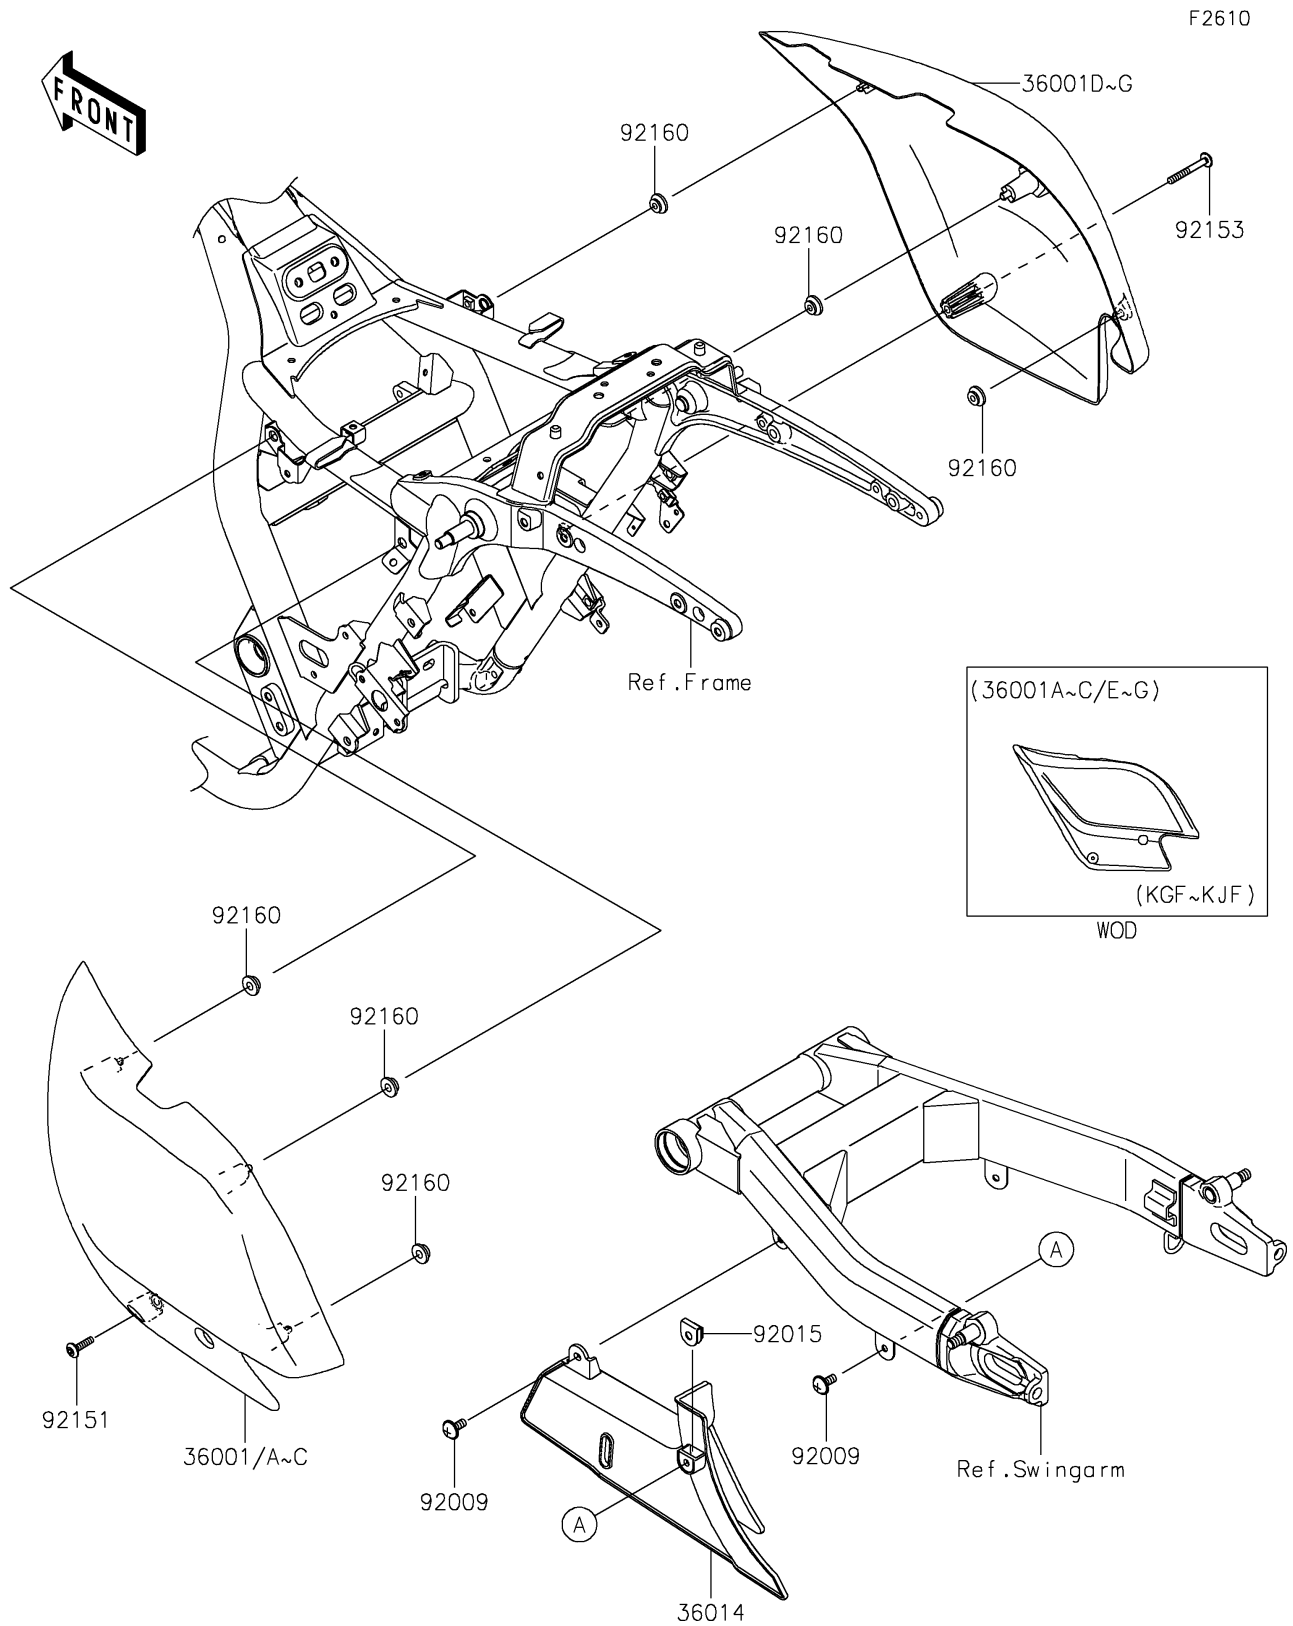

2019 VULCAN® 1700 VAQUERO® ABS

PARTS DIAGRAM

Side Covers/Chain Cover

2019 VULCAN® 1700 VAQUERO® ABS

Kawasaki
Let the Good Times Roll®

PARTS LIST

Side Covers/Chain Cover

ITEM NAME	PART NUMBER	QUANTITY
COVER-SIDE,LH,M.S.BLACK (Ref # 36001A)	36001-0218-660	1
COVER-SIDE,RH,M.S.BLACK (Ref # 36001E)	36001-0219-660	1
CASE-CHAIN (Ref # 36014)	36014-0042	1
SCREW,6X14 (Ref # 92009)	92009-1555	2
NUT,CLIP,6MM (Ref # 92015)	92015-1904	1
BOLT,SOCKET,6X25 (Ref # 92151)	92151-1611	1
BOLT,SOCKET,6X50 (Ref # 92153)	92153-1842	1
DAMPER (Ref # 92160)	92160-1613	6