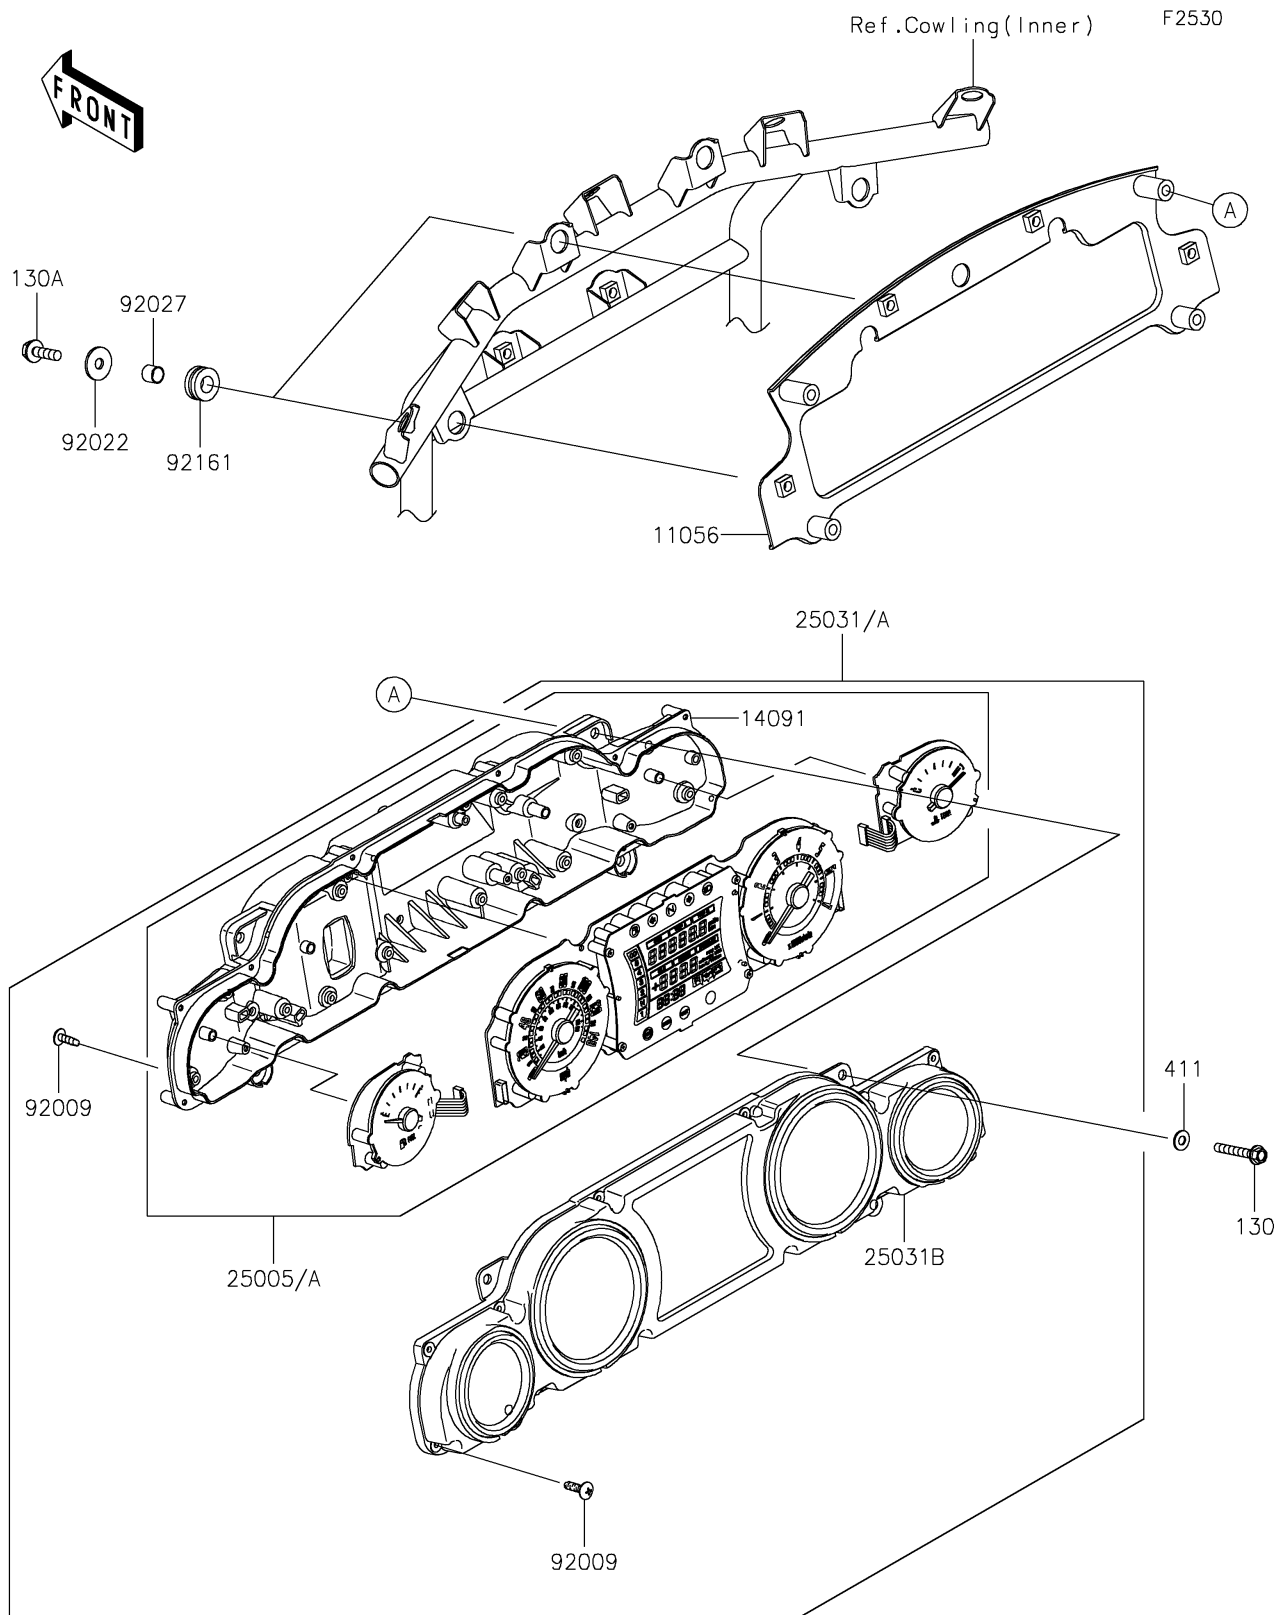

## PARTS DIAGRAM

### Meter(s)

## PARTS LIST

### Meter(s)

ITEM NAME	PART NUMBER	QUANTITY
BRACKET,METER (Ref # 11056)	11056-1139	1
BOLT-FLANGED,5X35 (Ref # 130)	130BA0535	4
BOLT-FLANGED,6X20 (Ref # 130A)	130BA0620	4
COVER,METER,LWR (Ref # 14091)	14091-1577	1
SPEEDOMETER,COMBINATION,ABS (Ref # 25005)	25005-0129	1
SPEEDOMETER,COMBINATION,ABS (Ref # 25005A)	25005-0130	1
METER-ASSY,COMBINATION,ABS (Ref # 25031)	25031-0701	1
METER-ASSY,COMBINATION,ABS (Ref # 25031A)	25031-0702	1
METER-ASSY,UPP CASE (Ref # 25031B)	25031-5046	1
WASHER-PLAIN,5MM (Ref # 411)	411AB0500	4
SCREW,TAPPING,3X16 (Ref # 92009)	92009-1391	26
WASHER,6.5X20X1.6,BLACK (Ref # 92022)	92022-1346	4
COLLAR,6.8X10X8.5 (Ref # 92027)	92027-129	4
DAMPER (Ref # 92161)	92161-0154	4