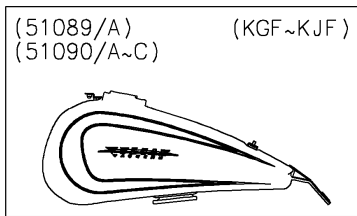

2020 VULCAN® 1700 VAQUERO® ABS

PARTS DIAGRAM

Fuel Tank

F2410

WD

(51089/A)	White
(51090/A)	Red
(51090B/C)	Black

WD

(51090D/E)	Black
(51091/A)	Blue

2020 VULCAN® 1700 VAQUERO® ABS

Kawasaki
Let the Good Times Roll®

PARTS LIST

Fuel Tank

ITEM NAME	PART NUMBER	QUANTITY
-----------	-------------	----------
