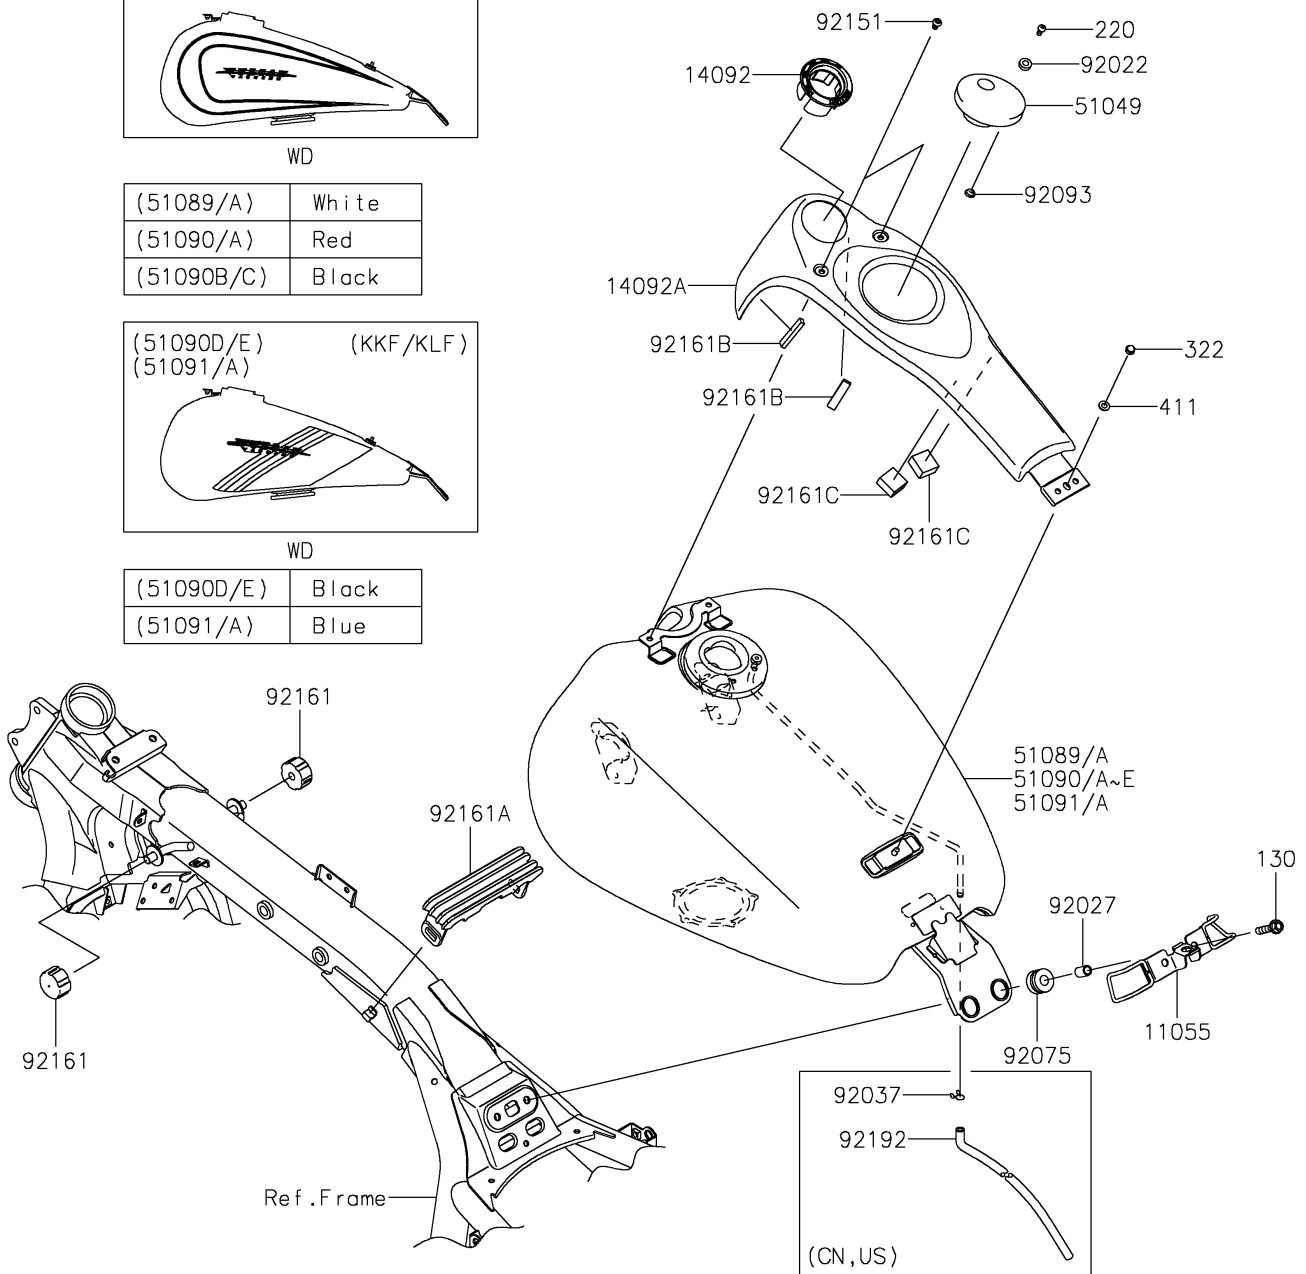

2020 VULCAN® 1700 VAQUERO® ABS

PARTS DIAGRAM

Fuel Tank

F2410

WD

(51089/A)	White
(51090/A)	Red
(51090B/C)	Black

WD

(51090D/E)	Black
(51091/A)	Blue

2020 VULCAN® 1700 VAQUERO® ABS

Kawasaki
Let the Good Times Roll®

PARTS LIST

Fuel Tank

ITEM NAME	PART NUMBER	QUANTITY
-----------	-------------	----------
