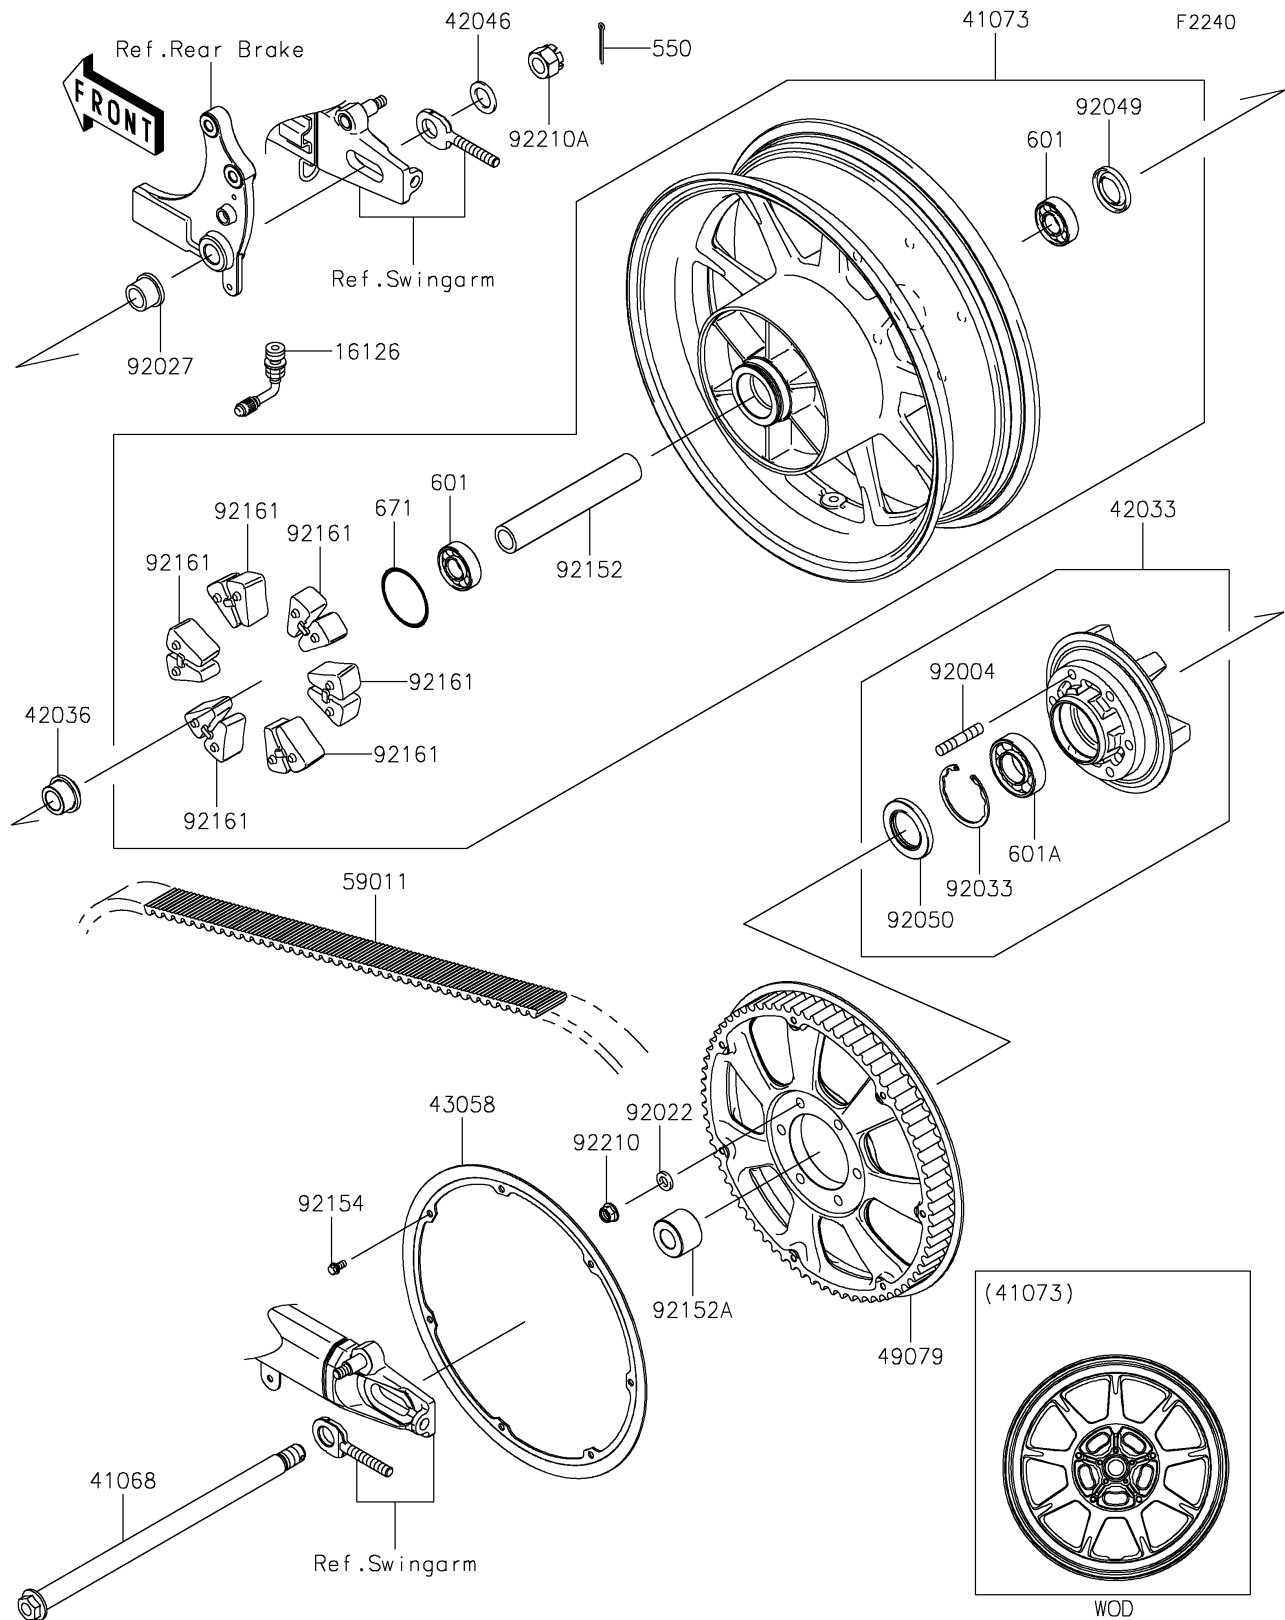

2019 VULCAN® 1700 VAQUERO® ABS

Kawasaki
Let the Good Times Roll®

PARTS DIAGRAM

Rear Wheel/Chain

2019 VULCAN® 1700 VAQUERO® ABS

Kawasaki
Let the Good Times Roll®

PARTS LIST

Rear Wheel/Chain

ITEM NAME	PART NUMBER	QUANTITY
VALVE (Ref # 16126)	16126-1365	1
AXLE,RR,20X362.5 (Ref # 41068)	41068-0598	1
WHEEL-ASSY,RR,G.BLACK (Ref # 41073)	41073-0667-18F	1
COUPLING-ASSY,RR HUB (Ref # 42033)	42033-0031	1
SLEEVE,RR HUB COUPLING (Ref # 42036)	42036-0060	1
WASHER,21X33X2.6 (Ref # 42046)	42046-003	1
RING,PULLEY (Ref # 43058)	43058-0033	1
PULLEY-BELT (Ref # 49079)	49079-0018	1
PIN-COTTER,4.0X40 (Ref # 550)	550AA4040	1
BELT,DRIVE,139T (Ref # 59011)	59011-0029	1
BEARING-BALL,6204UUC3 (Ref # 601)	601B6204UU	2
BEARING-BALL,#6206UUC3 (Ref # 601A)	601B6206UU	1
O RING,60MM (Ref # 671)	671B2560	1
STUD,10X35 (Ref # 92004)	92004-0016	6
WASHER,10.5X19X3.2 (Ref # 92022)	92022-1820	6
COLLAR,RR AXLE,L=21.5 (Ref # 92027)	92027-1902	1
RING-SNAP,62MM (Ref # 92033)	92033-1044	1
SEAL-OIL,BJN28475 (Ref # 92049)	92049-1056	1
SEAL-OIL,AJN40627 (Ref # 92050)	92050-027	1
COLLAR,RR HUB,L=172 (Ref # 92152)	92152-0640	1
COLLAR,RR AXLE,LH,L=28 (Ref # 92152A)	92152-0641	1
BOLT,FLANGED,6X12 (Ref # 92154)	92154-0346	7
DAMPER,SHOCK,RR HUB (Ref # 92161)	92161-0576	6
NUT,LOCK,FLANGED,10MM (Ref # 92210)	92210-0276	6
NUT,CASTLE,18MM (Ref # 92210A)	92210-1134	1