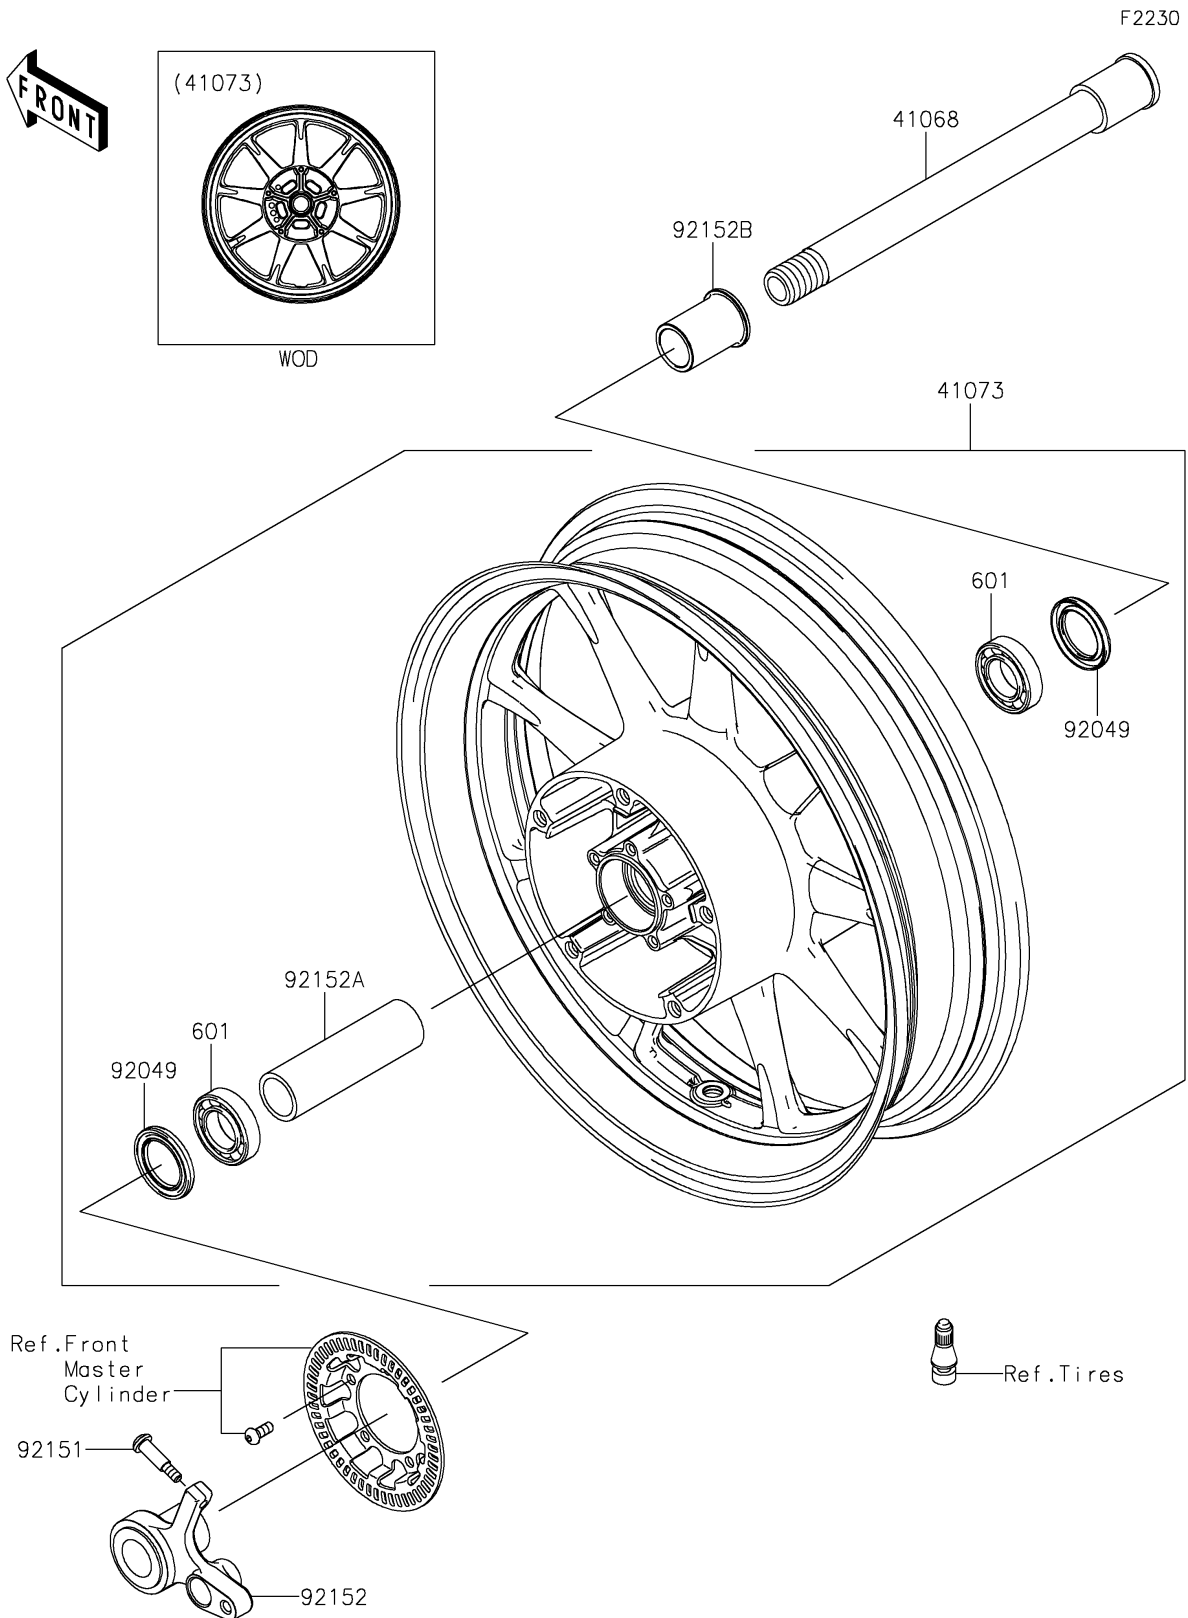

2019 VULCAN® 1700 VAQUERO® ABS

Kawasaki
Let the Good Times Roll®

PARTS DIAGRAM

Front Wheel

2019 VULCAN® 1700 VAQUERO® ABS

Kawasaki
Let the Good Times Roll®

PARTS LIST

Front Wheel

ITEM NAME	PART NUMBER	QUANTITY
AXLE,FR (Ref # 41068)	41068-0600	1
WHEEL-ASSY,FR,G.BLACK (Ref # 41073)	41073-0149-18F	1
BEARING-BALL,#6005UU (Ref # 601)	601B6005UU	2
SEAL-OIL,BJN-C2 32X47X5 (Ref # 92049)	92049-0050	2
BOLT,L=32 (Ref # 92151)	92151-1796	1
COLLAR,FR HUB,LH (Ref # 92152)	92152-0699	1
COLLAR,FR HUB,L=109 (Ref # 92152A)	92152-1308	1
COLLAR,FR HUB,L=46.5 (Ref # 92152B)	92152-1492	1