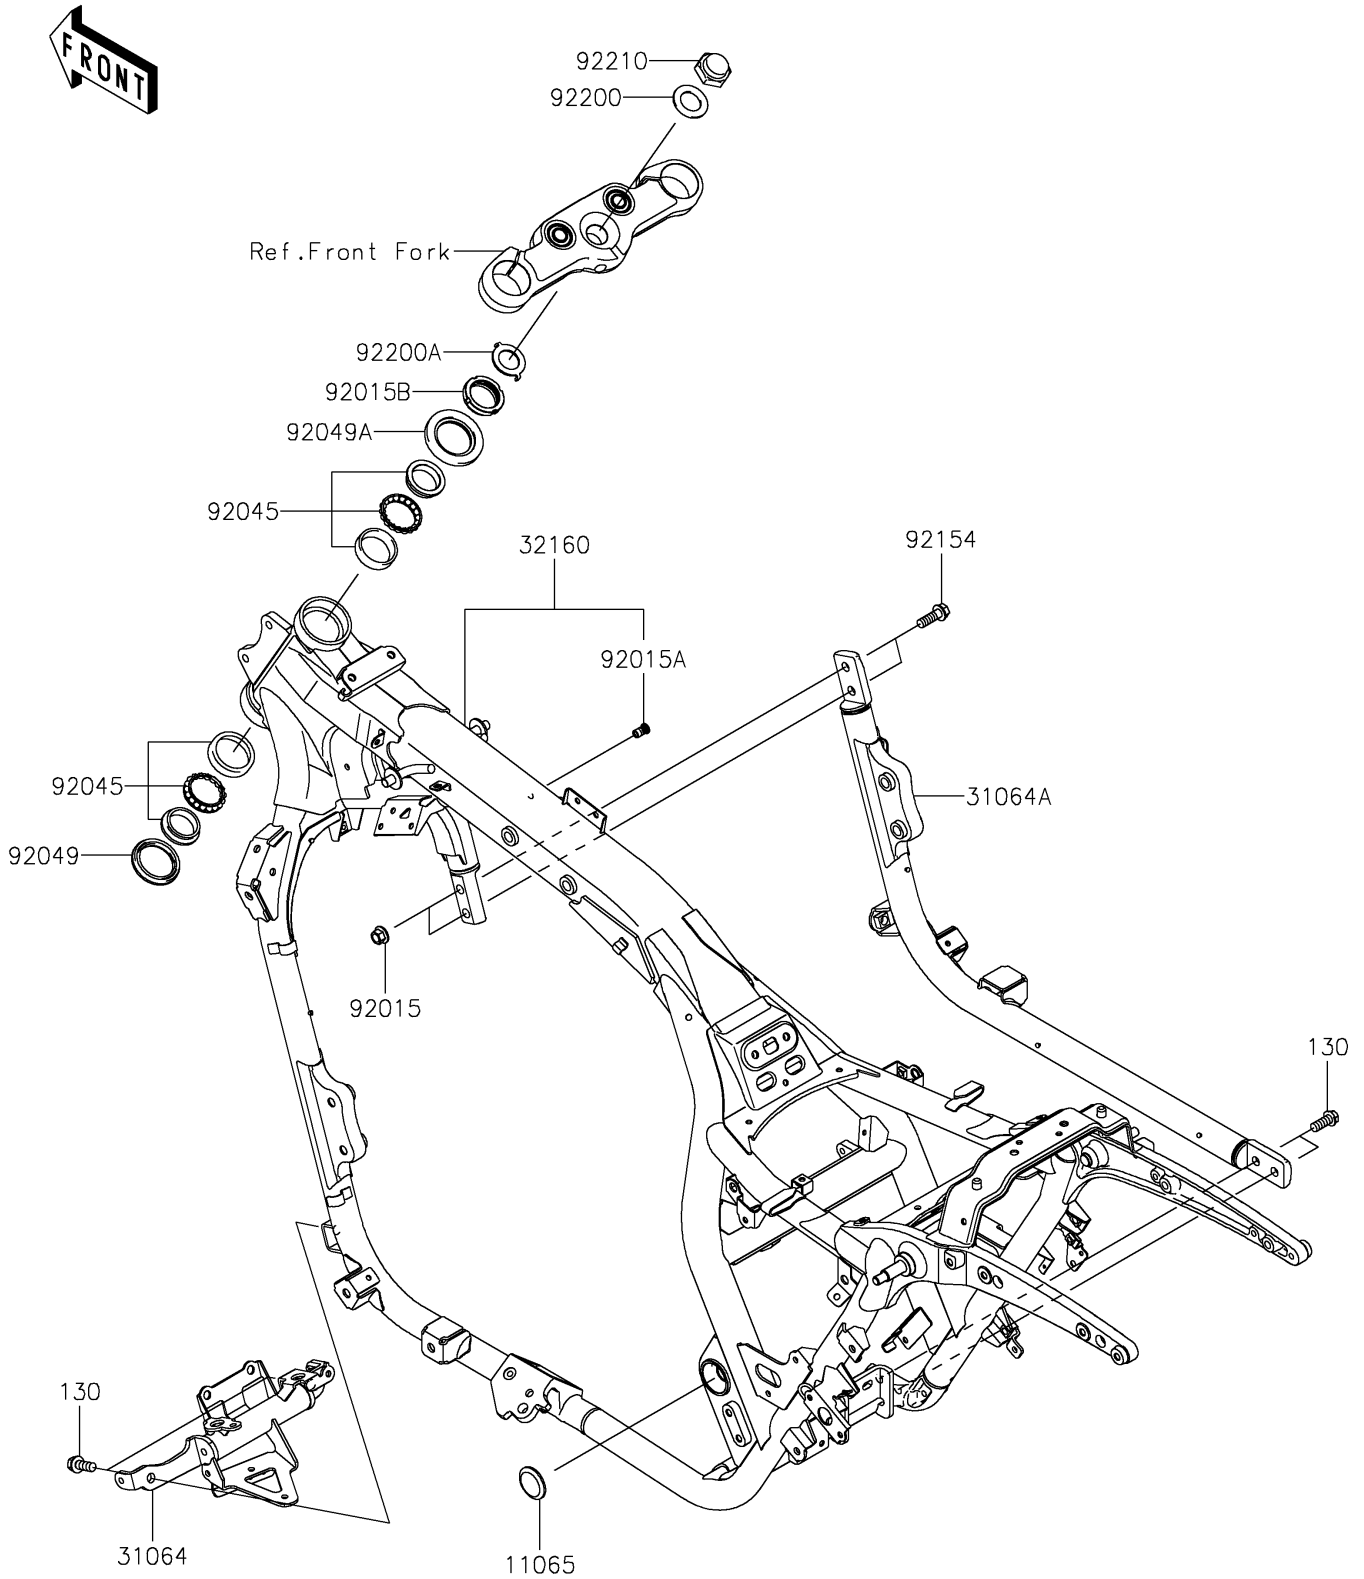

2019 VULCAN® 1700 VAQUERO® ABS

PARTS DIAGRAM

Frame

F2120

2019 VULCAN® 1700 VAQUERO® ABS

Kawasaki
Let the Good Times Roll®

PARTS LIST

Frame

ITEM NAME	PART NUMBER	QUANTITY
CAP (Ref # 11065)	11065-0320	1
BOLT-FLANGED,10X25 (Ref # 130)	130BB1025	4
PIPE-COMP,F.S.BLACK (Ref # 31064)	31064-0207-18R	1
PIPE-COMP,DOWNTUBE,RH,F.S.BLK (Ref # 31064A)	31064-0209-18R	1
FRAME-COMP,F.S.BLACK (Ref # 32160)	32160-0906-18R	1
NUT,FLANGED,10MM (Ref # 92015)	92015-1727	2
NUT,POP,6MM,L=16.5 (Ref # 92015A)	92015-1792	1
NUT,STEERING STEM,35MM (Ref # 92015B)	92015-1848	1
BEARING-BALL,SF07A17PX1V1 (Ref # 92045)	92045-1384	2
SEAL-OIL,XMHE 43 55 4J (Ref # 92049)	92049-1383	1
SEAL-OIL,MX043N2 (Ref # 92049A)	92049-1483	1
BOLT,FLANGED,10X30 (Ref # 92154)	92154-0156	2
WASHER,25.5X42X2.3 (Ref # 92200)	92200-0105	1
WASHER,CLAW,25.5X40X2.3 (Ref # 92200A)	92200-1083	1
NUT,CAP,25MM (Ref # 92210)	92210-1166	1