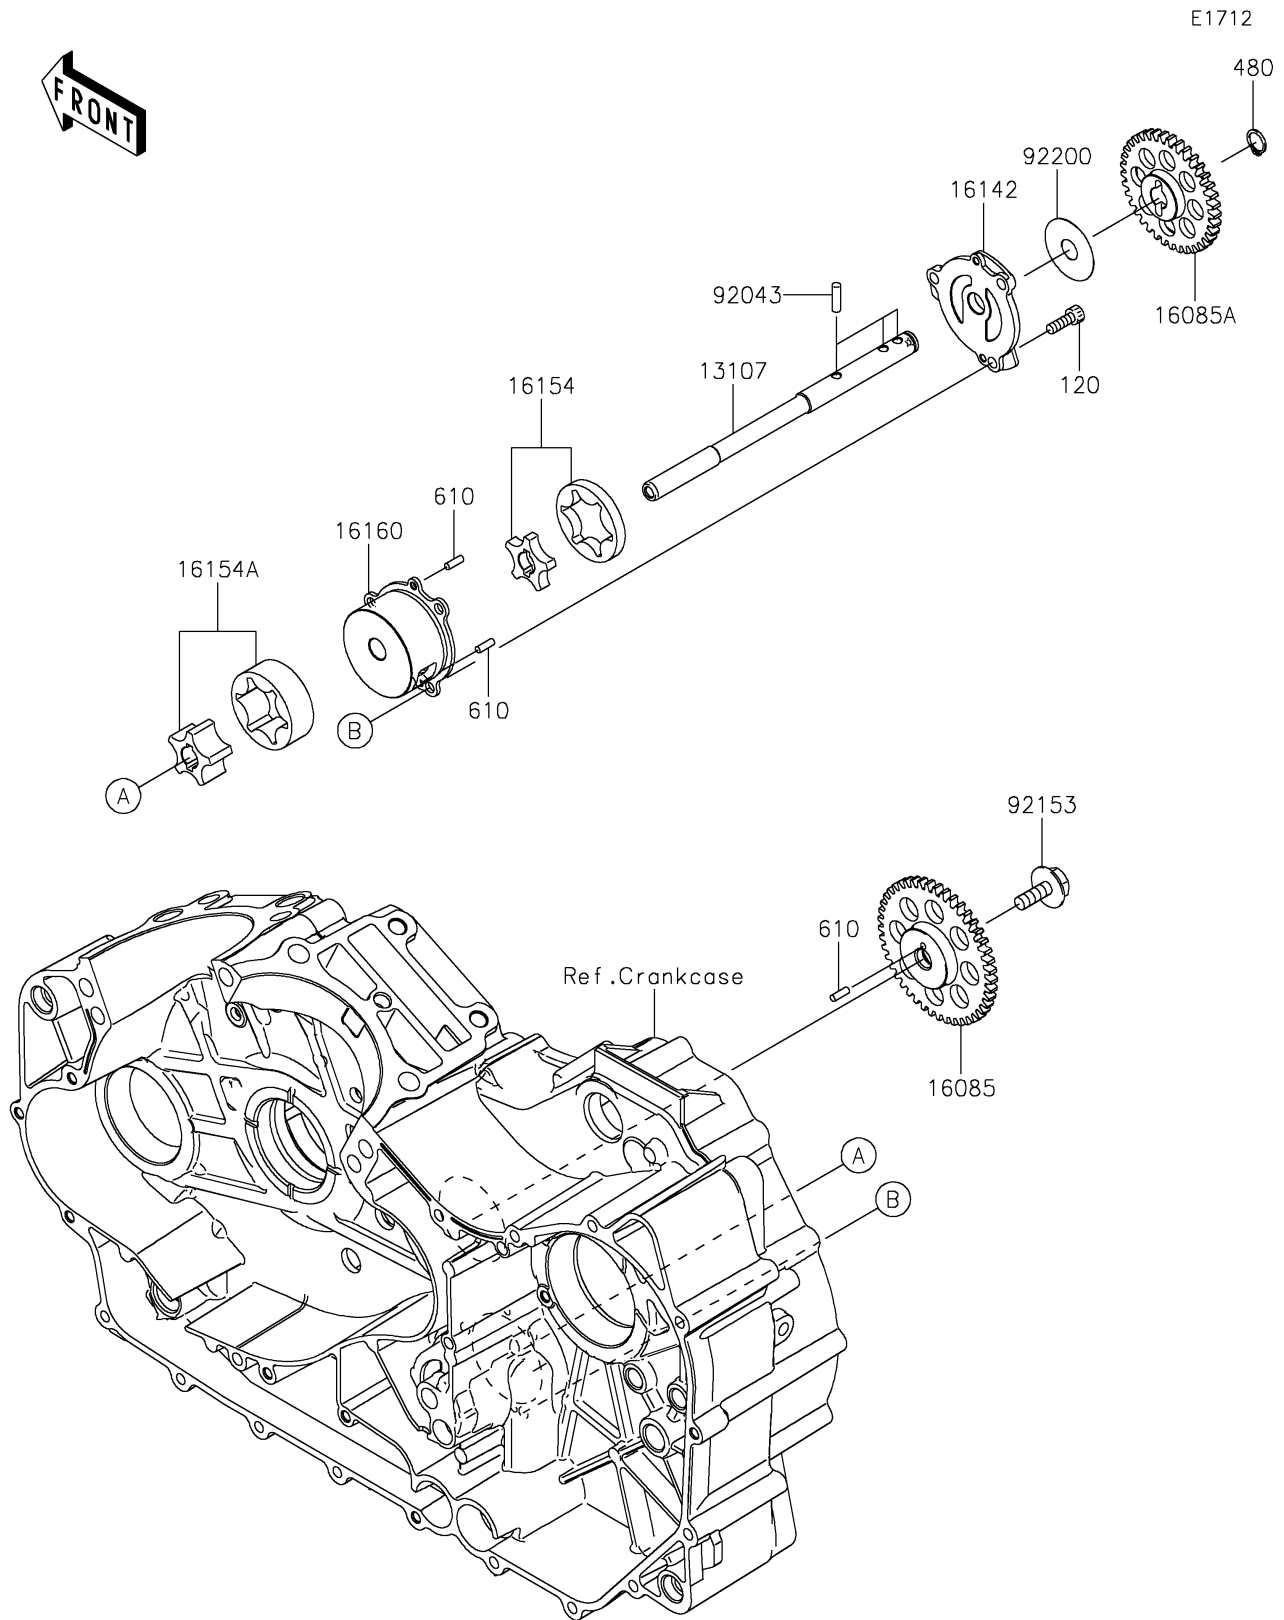

2016 VULCAN® 1700 VAQUERO® ABS

Kawasaki
Let the Good Times Roll®

PARTS DIAGRAM

Oil Pump

2016 VULCAN® 1700 VAQUERO® ABS

Kawasaki
Let the Good Times Roll®

PARTS LIST

Oil Pump

ITEM NAME	PART NUMBER	QUANTITY
-----------	-------------	----------
