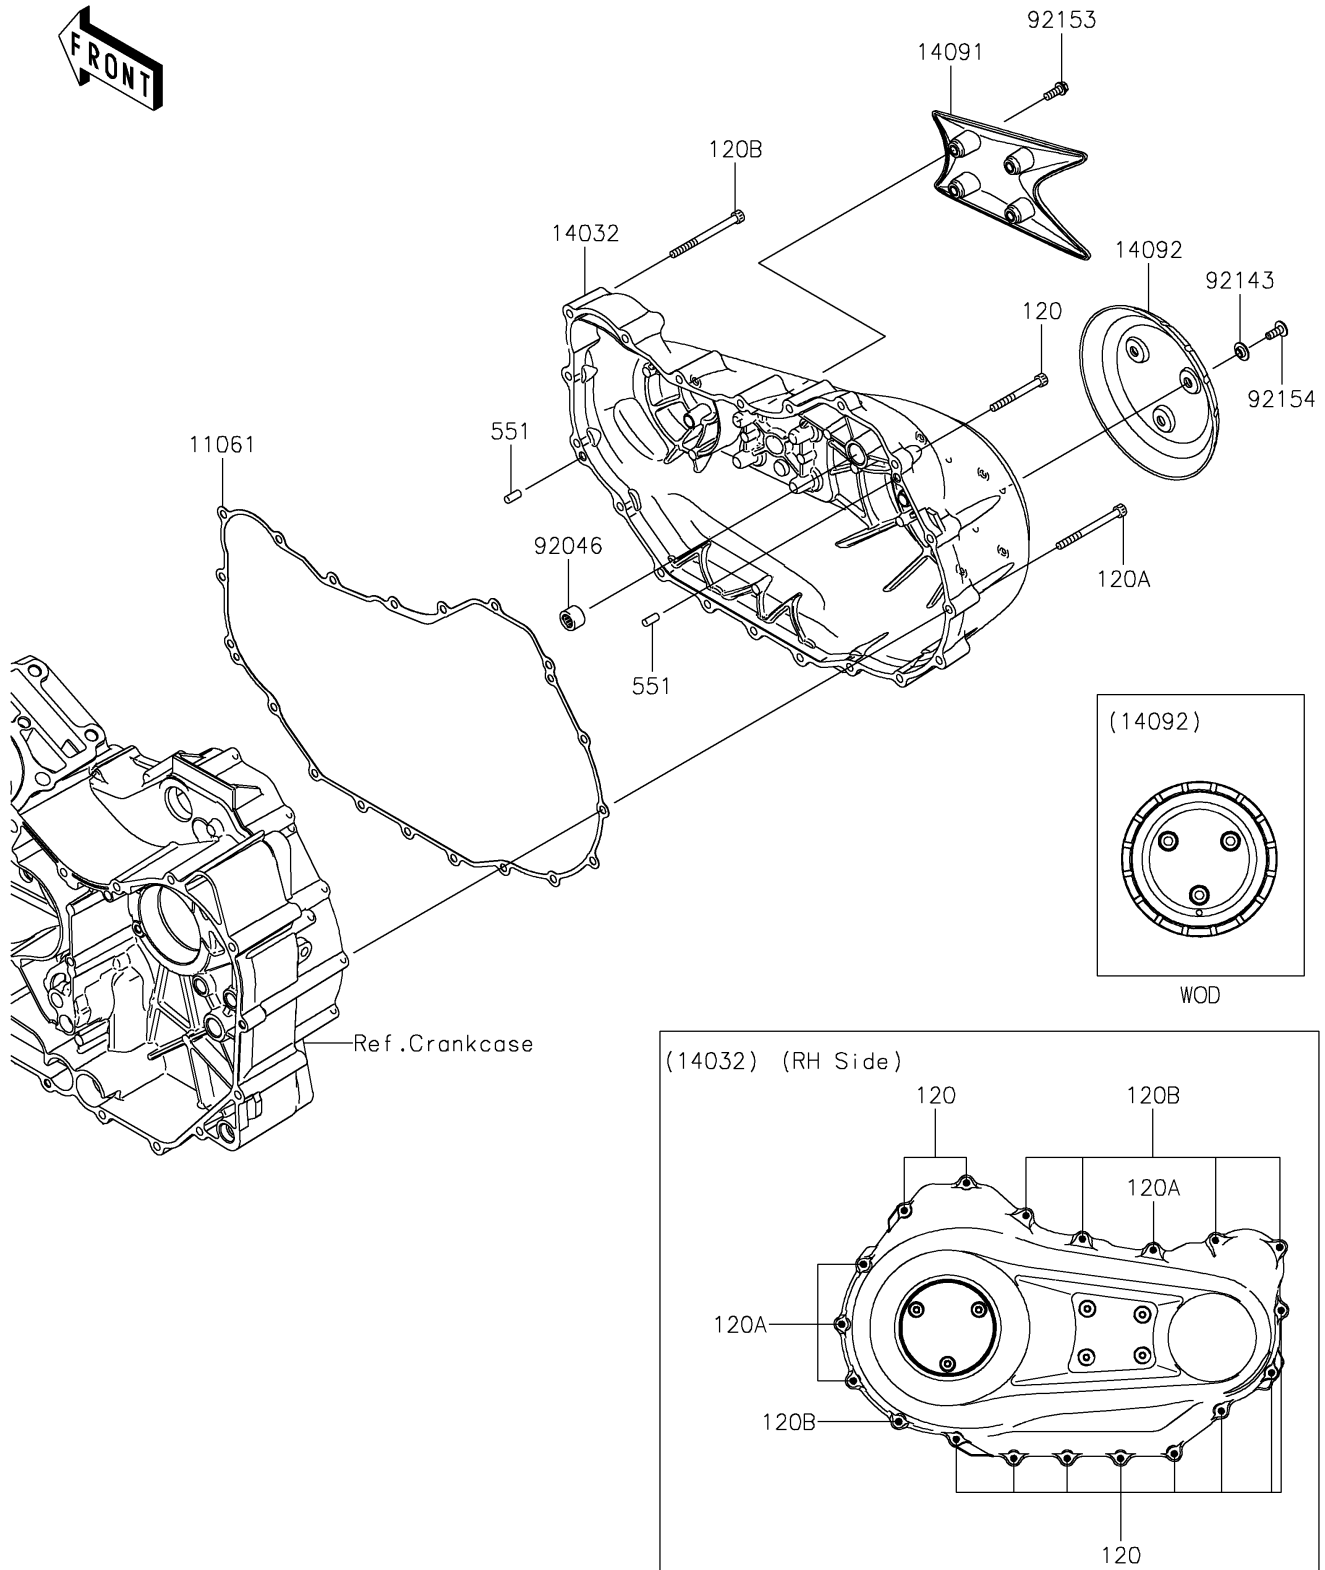

2018 VULCAN® 1700 VAQUERO® ABS

Kawasaki
Let the Good Times Roll®

PARTS DIAGRAM

Right Engine Cover(s)

E1436

2018 VULCAN® 1700 VAQUERO® ABS

Kawasaki
Let the Good Times Roll®

PARTS LIST

Right Engine Cover(s)

ITEM NAME	PART NUMBER	QUANTITY
GASKET,CLUTCH COVER (Ref # 11061)	11061-0337	1
BOLT-SOCKET,6X50 (Ref # 120)	120CC0650	10
BOLT-SOCKET,6X65 (Ref # 120A)	120CC0665	4
BOLT-SOCKET,6X75 (Ref # 120B)	120CC0675	5
COVER-CLUTCH (Ref # 14032)	14032-0151	1
COVER,CLUTCH,OUTER (Ref # 14091)	14091-0995	1
COVER,CLUTCH OUTER (Ref # 14092)	14092-0033	1
PIN-DOWEL,6X14 (Ref # 551)	551A0614	2
BEARING-NEEDLE,HK1212V11 (Ref # 92046)	92046-1292	1
COLLAR (Ref # 92143)	92143-1087	3
BOLT,6X16 (Ref # 92153)	92153-0825	4
BOLT,SOCKET,6X16 (Ref # 92154)	92154-0257	3