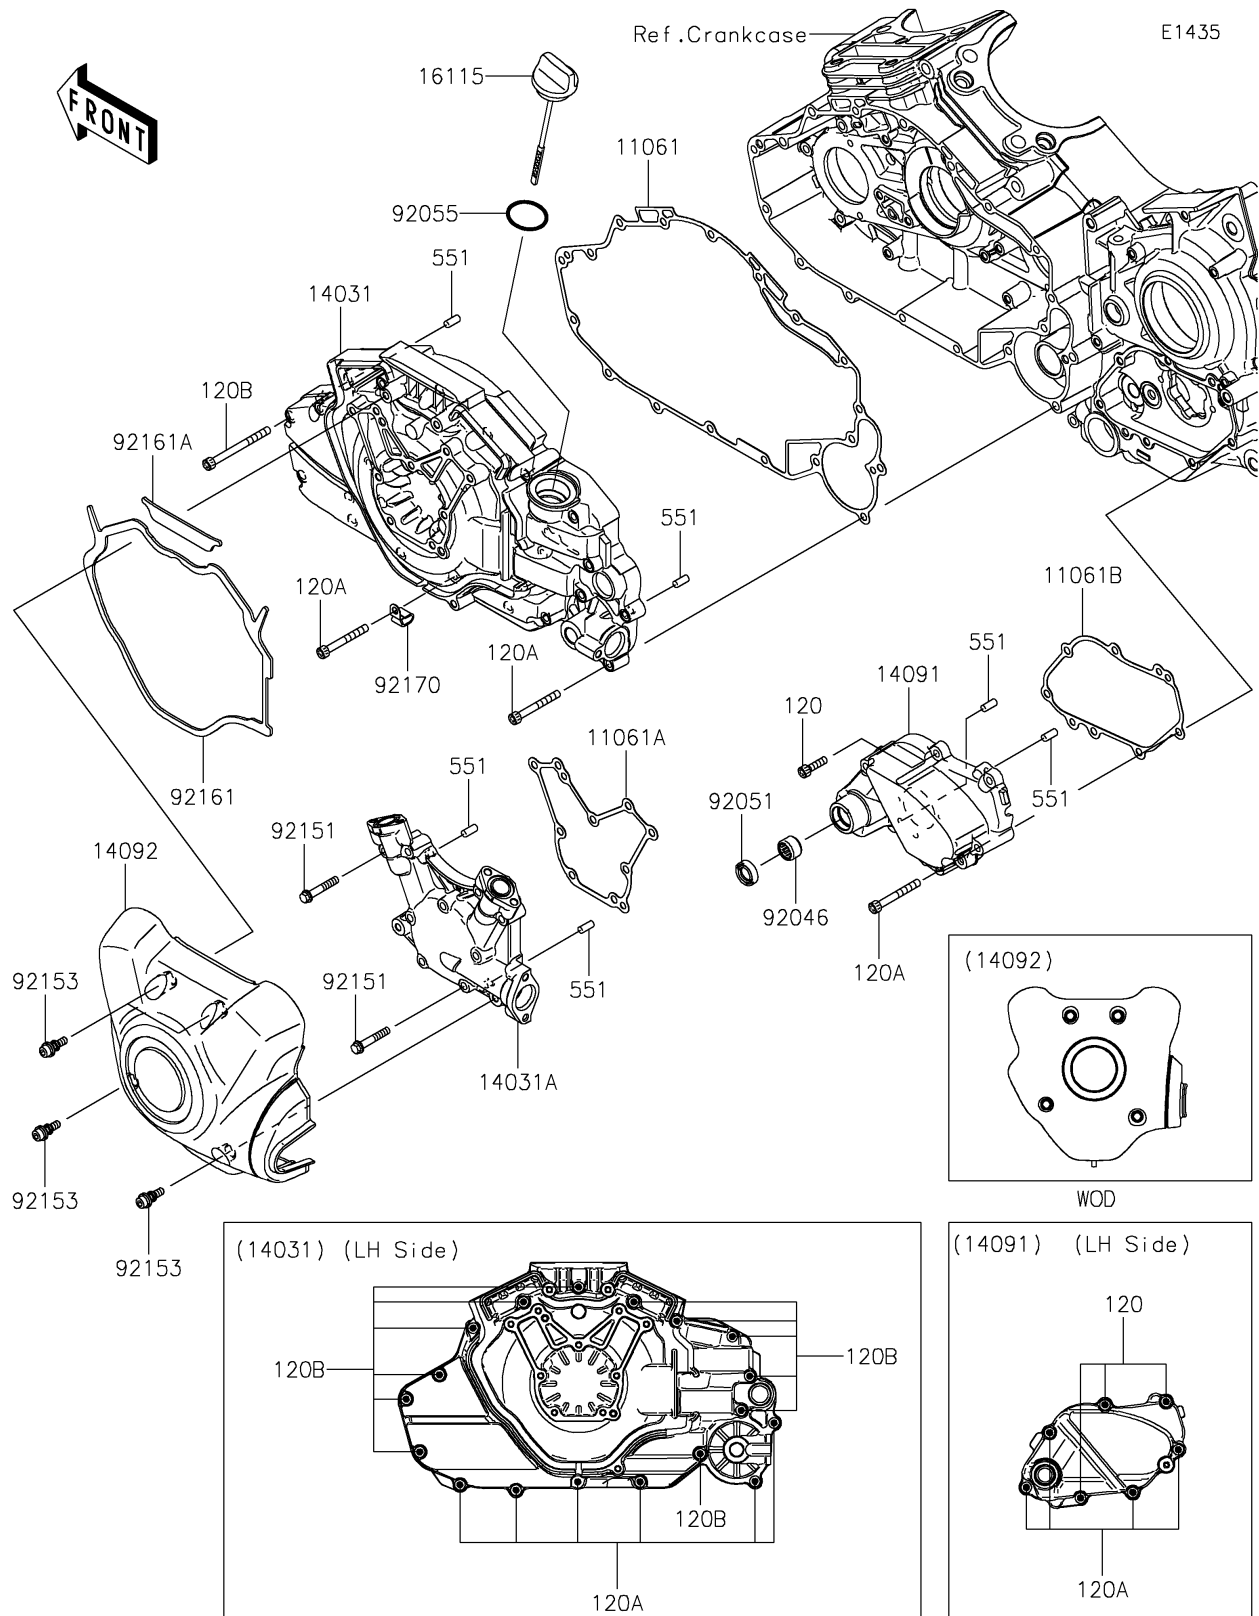

2020 VULCAN® 1700 VAQUERO® ABS

PARTS DIAGRAM Left Engine Cover(s)

2020 VULCAN® 1700 VAQUERO® ABS

Kawasaki
Let the Good Times Roll®

PARTS LIST

Left Engine Cover(s)

ITEM NAME

PART NUMBER

QUANTITY
