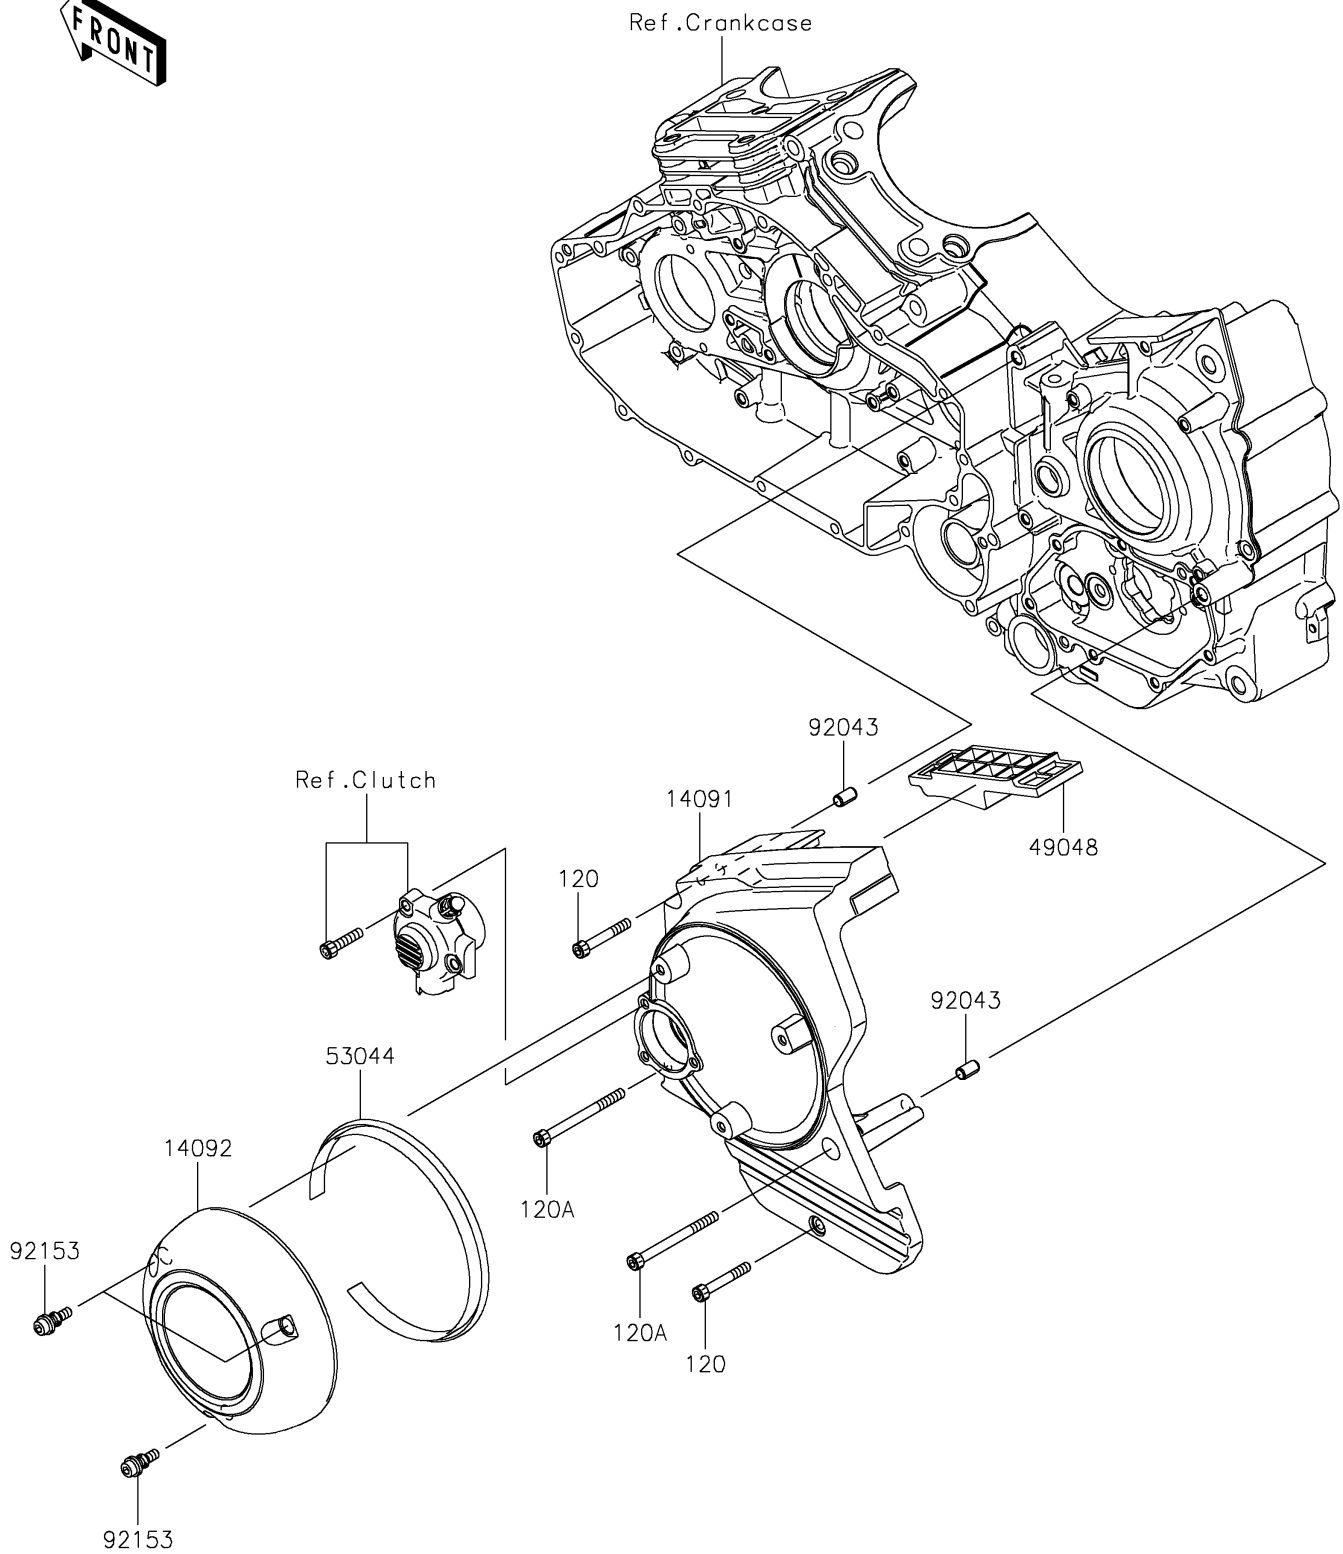

2019 VULCAN® 1700 VAQUERO® ABS

Kawasaki
Let the Good Times Roll®

PARTS DIAGRAM

Chain Cover

E1433

2019 VULCAN® 1700 VAQUERO® ABS

Kawasaki
Let the Good Times Roll®

PARTS LIST

Chain Cover

ITEM NAME	PART NUMBER	QUANTITY
BOLT-SOCKET,6X40 (Ref # 120)	120CC0640	2
BOLT-SOCKET,6X70 (Ref # 120A)	120CC0670	2
COVER,PULLEY (Ref # 14091)	14091-0970	1
COVER,PULLEY OUTER (Ref # 14092)	14092-0246	1
SHOE (Ref # 49048)	49048-0004	1
TRIM,ISOLATOR (Ref # 53044)	53044-0047	1
PIN,6.2X8X14 (Ref # 92043)	92043-1263	2
BOLT,SOCKET,6X22 (Ref # 92153)	92153-1331	3