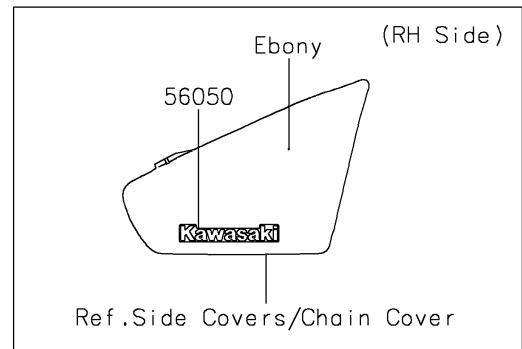

2019 VULCAN® 900 CLASSIC LT

PARTS DIAGRAM

Decals(Blue/Gray)(DKF)

F2861C

2019 VULCAN® 900 CLASSIC LT

PARTS LIST

Decals(Blue/Gray)(DKF)

ITEM NAME

PART NUMBER

QUANTITY
