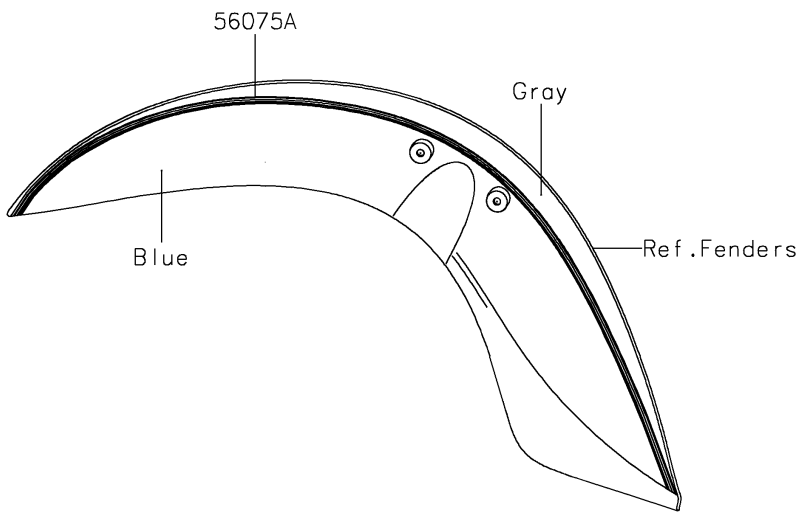

2019 VULCAN® 900 CLASSIC LT

PARTS DIAGRAM

Decals(Blue/Gray)(DKF)

F2861C

2019 VULCAN® 900 CLASSIC LT

PARTS LIST

Decals(Blue/Gray)(DKF)

ITEM NAME

PART NUMBER

QUANTITY
