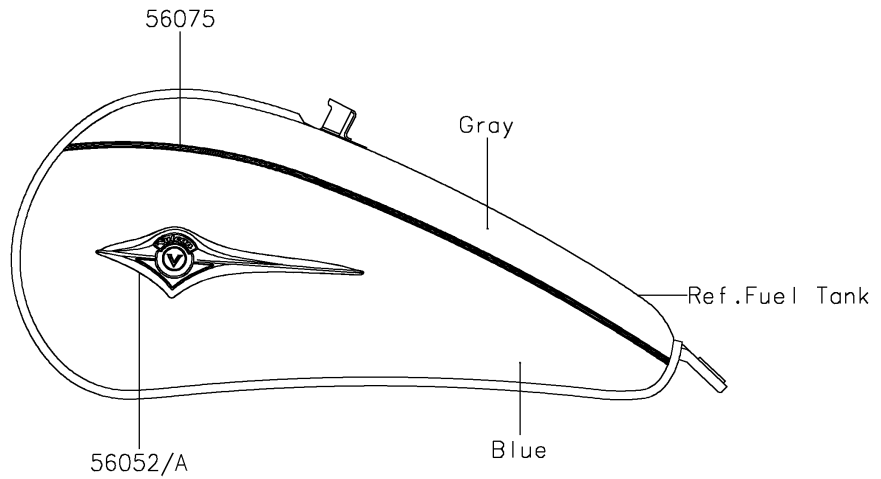

2019 VULCAN® 900 CLASSIC LT

PARTS DIAGRAM

Decals(Blue/Gray)(DKF)

F2861C

2019 VULCAN® 900 CLASSIC LT

PARTS LIST

Decals(Blue/Gray)(DKF)

ITEM NAME

PART NUMBER

QUANTITY
