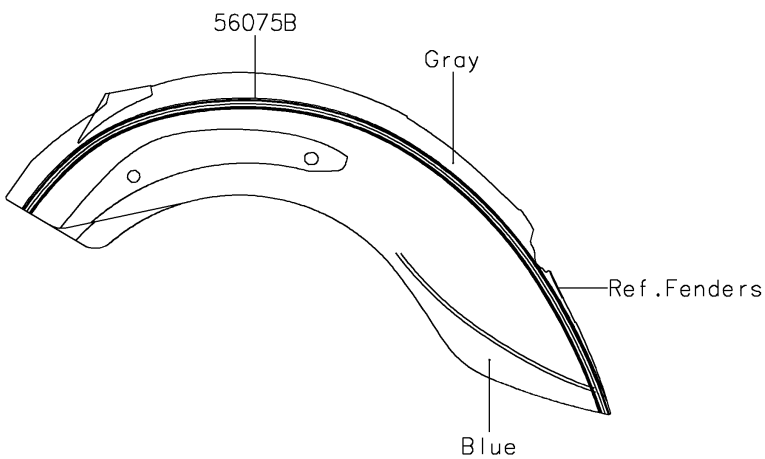

2019 VULCAN® 900 CLASSIC LT

PARTS DIAGRAM

Decals(Blue/Gray)(DKF)

F2861C

2019 VULCAN® 900 CLASSIC LT

PARTS LIST

Decals(Blue/Gray)(DKF)

ITEM NAME

PART NUMBER

QUANTITY
