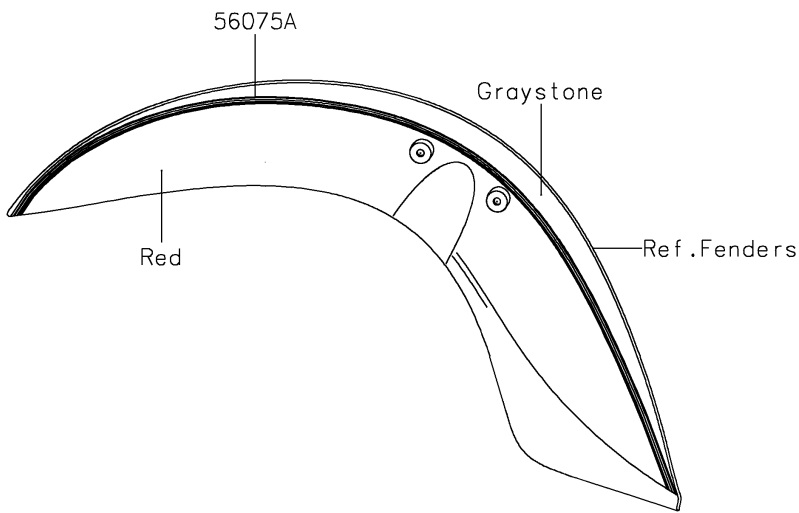

2018 VULCAN® 900 CLASSIC LT

PARTS DIAGRAM

Decals(Graystone/Red)(DJF)

F2861B

2018 VULCAN® 900 CLASSIC LT

PARTS LIST

Decals(Graystone/Red)(DJF)

ITEM NAME

PART NUMBER

QUANTITY
