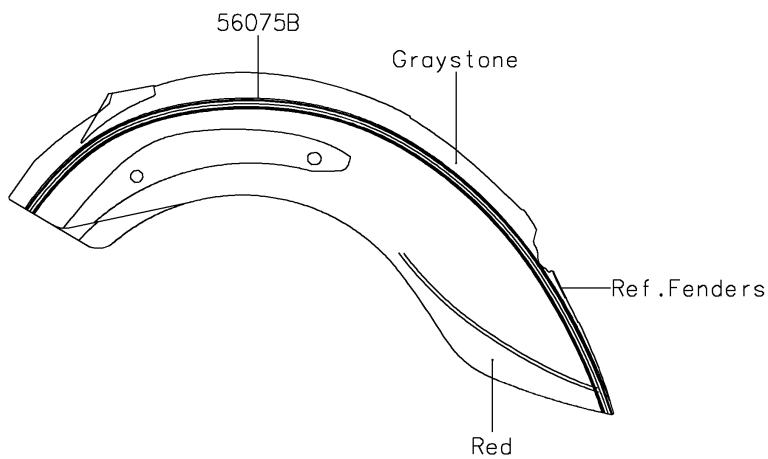

2018 VULCAN® 900 CLASSIC LT

PARTS DIAGRAM

Decals(Graystone/Red)(DJF)

F2861B

2018 VULCAN® 900 CLASSIC LT

PARTS LIST

Decals(Graystone/Red)(DJF)

ITEM NAME

PART NUMBER

QUANTITY
