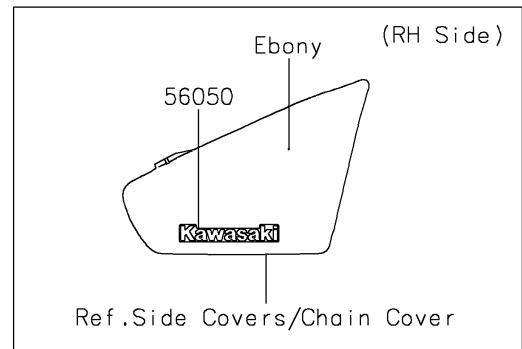

2018 VULCAN® 900 CLASSIC LT

PARTS DIAGRAM

Decals(Graystone/Red)(DJF)

F2861B

2018 VULCAN® 900 CLASSIC LT

PARTS LIST

Decals(Graystone/Red)(DJF)

ITEM NAME

PART NUMBER

QUANTITY
