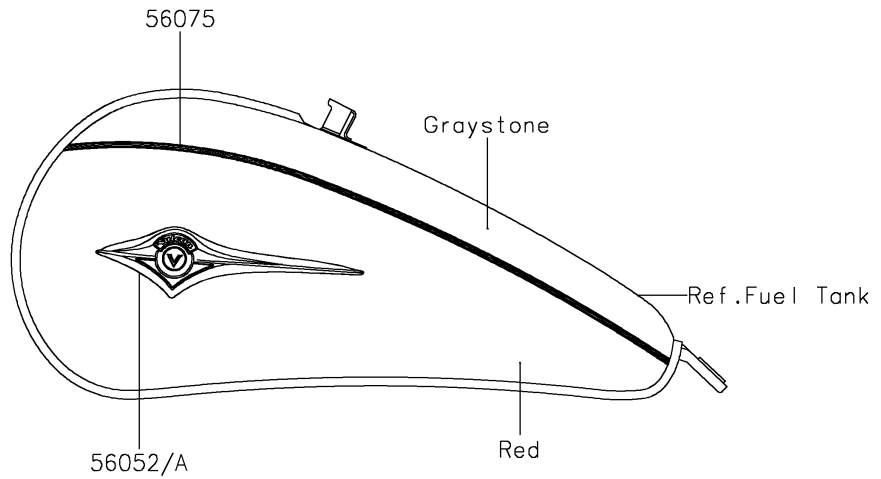

2018 VULCAN® 900 CLASSIC LT

PARTS DIAGRAM

Decals(Graystone/Red)(DJF)

F2861B

2018 VULCAN® 900 CLASSIC LT

PARTS LIST

Decals(Graystone/Red)(DJF)

ITEM NAME

PART NUMBER

QUANTITY
