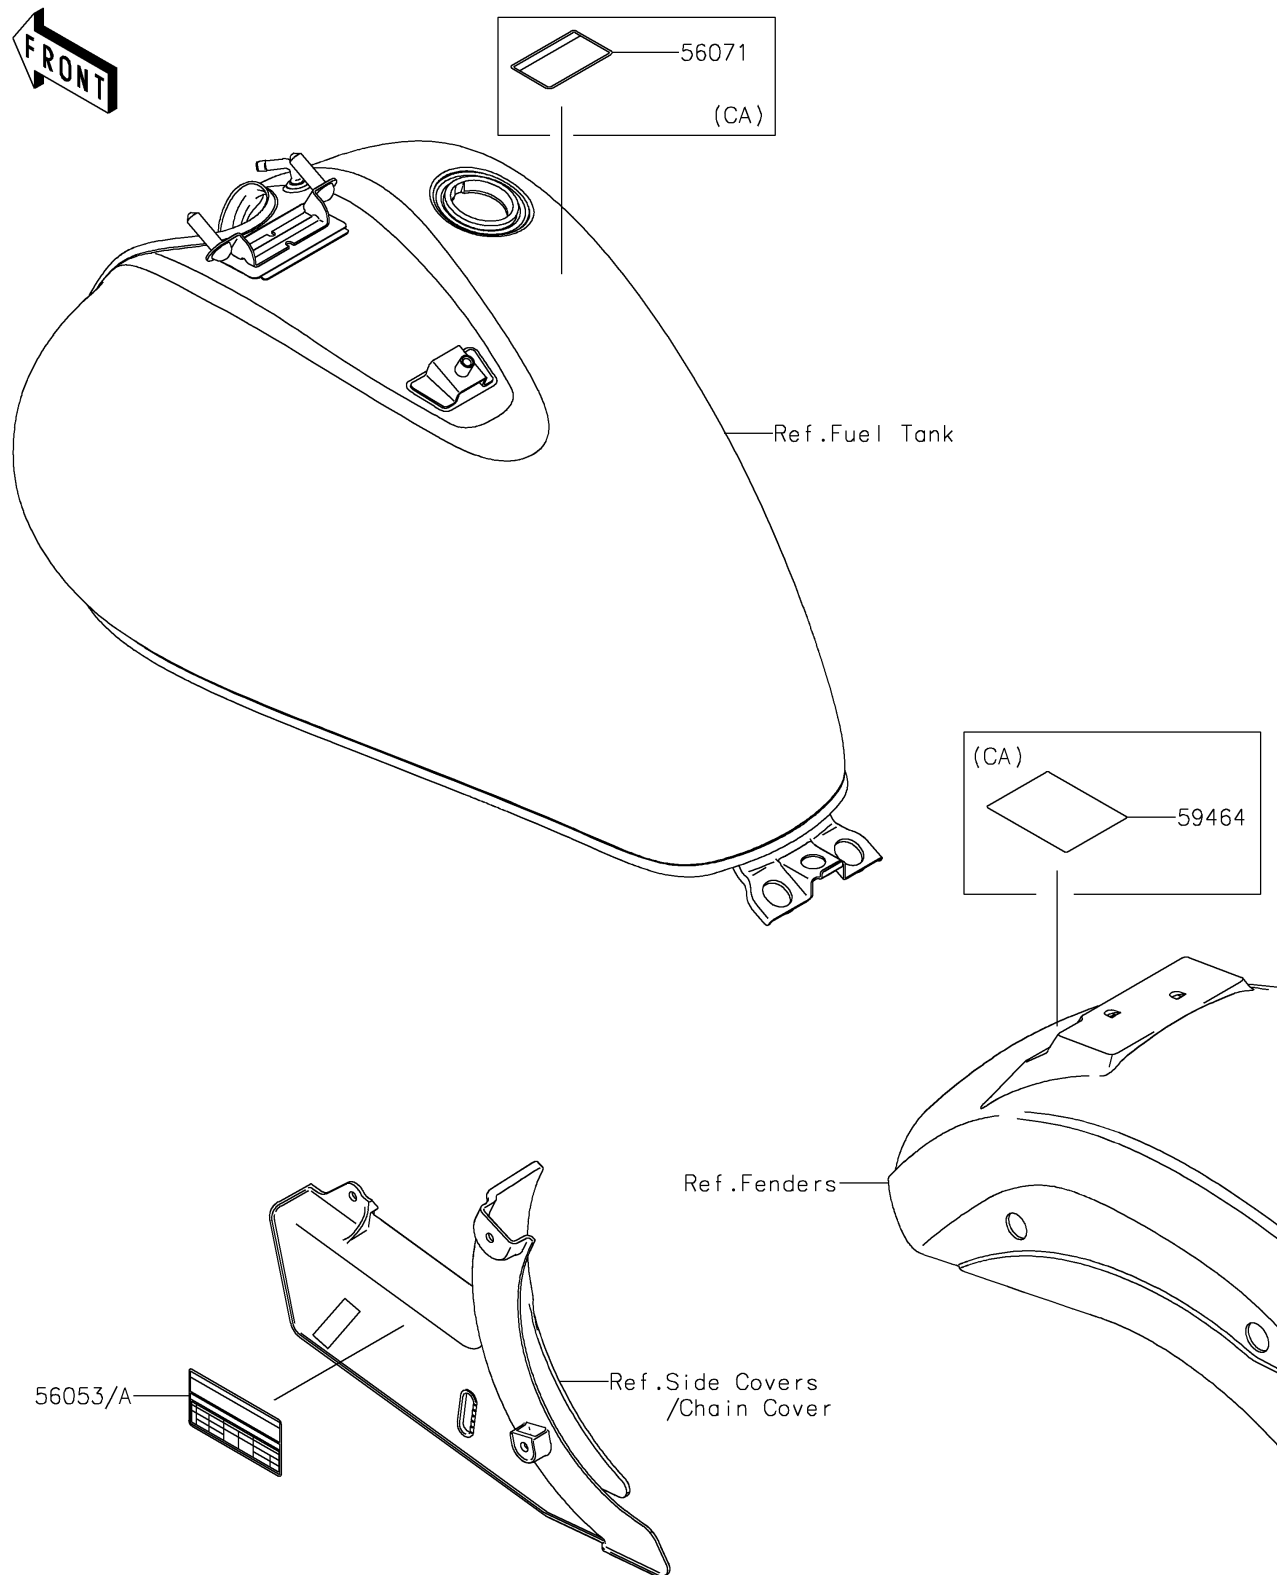

2016 Vulcan 900 Classic LT

PARTS DIAGRAM

Labels

F2860

2016 Vulcan 900 Classic LT

PARTS LIST

Labels

ITEM NAME

PART NUMBER

QUANTITY
