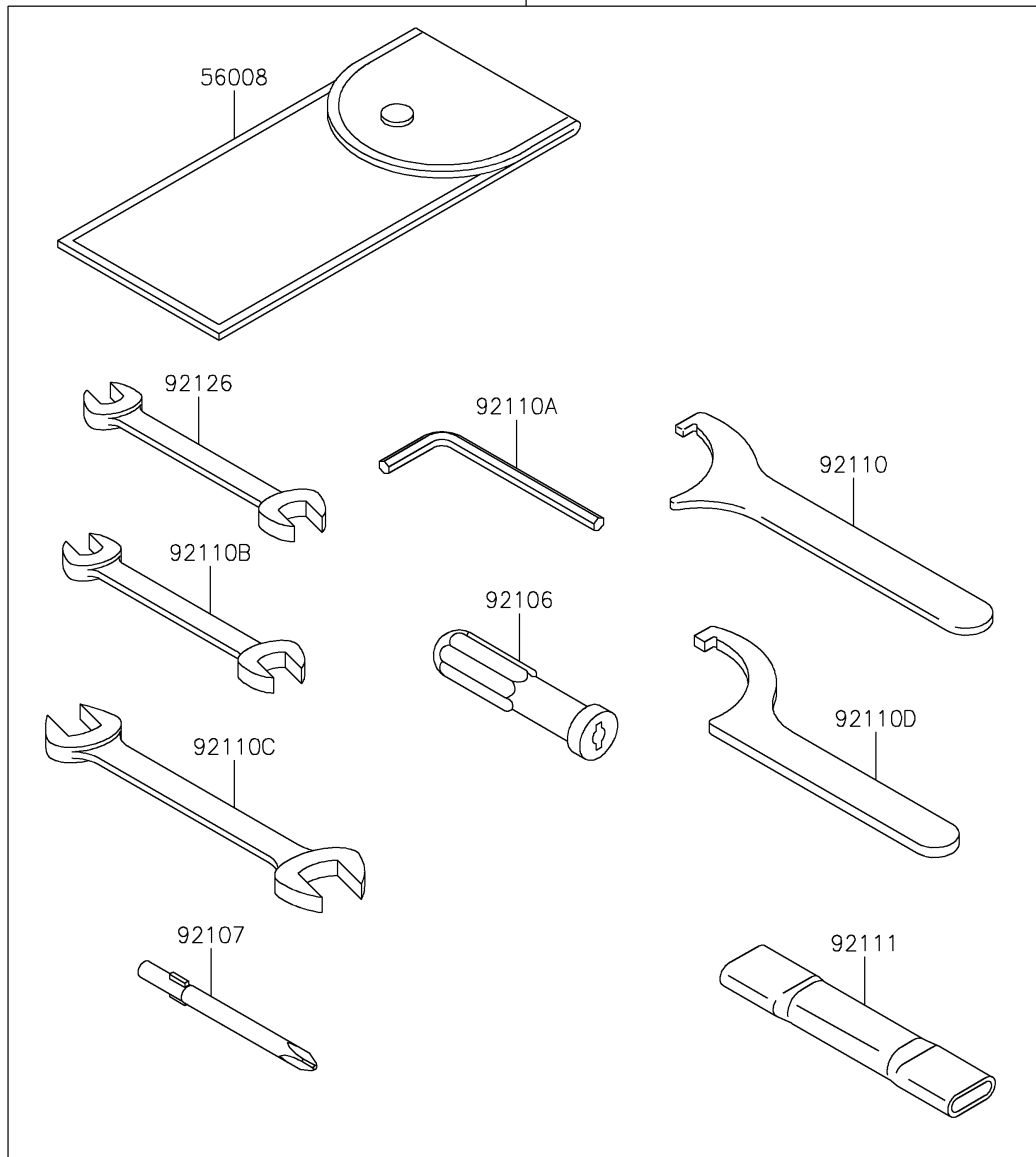

2018 VULCAN® 900 CLASSIC LT

PARTS DIAGRAM

Owner's Tools

56007

F2810

2018 VULCAN® 900 CLASSIC LT

PARTS LIST Owner's Tools

ITEM NAME

PART NUMBER

QUANTITY
