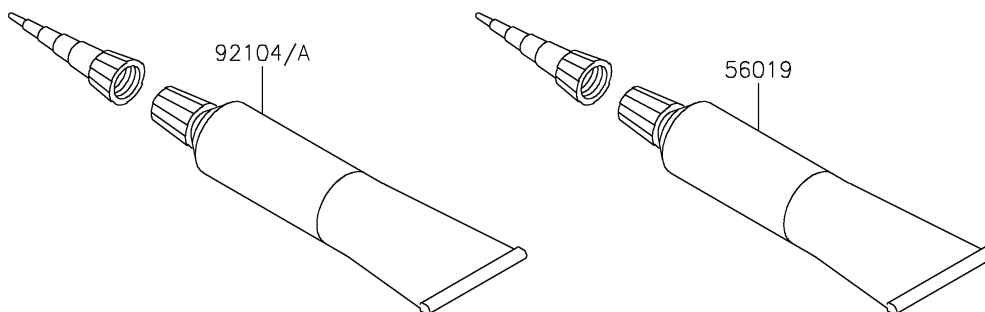

2016 Vulcan 900 Classic LT

PARTS DIAGRAM

Owner's Tools

56007

F2810

2016 Vulcan 900 Classic LT

PARTS LIST

Owner's Tools

ITEM NAME

PART NUMBER

QUANTITY
