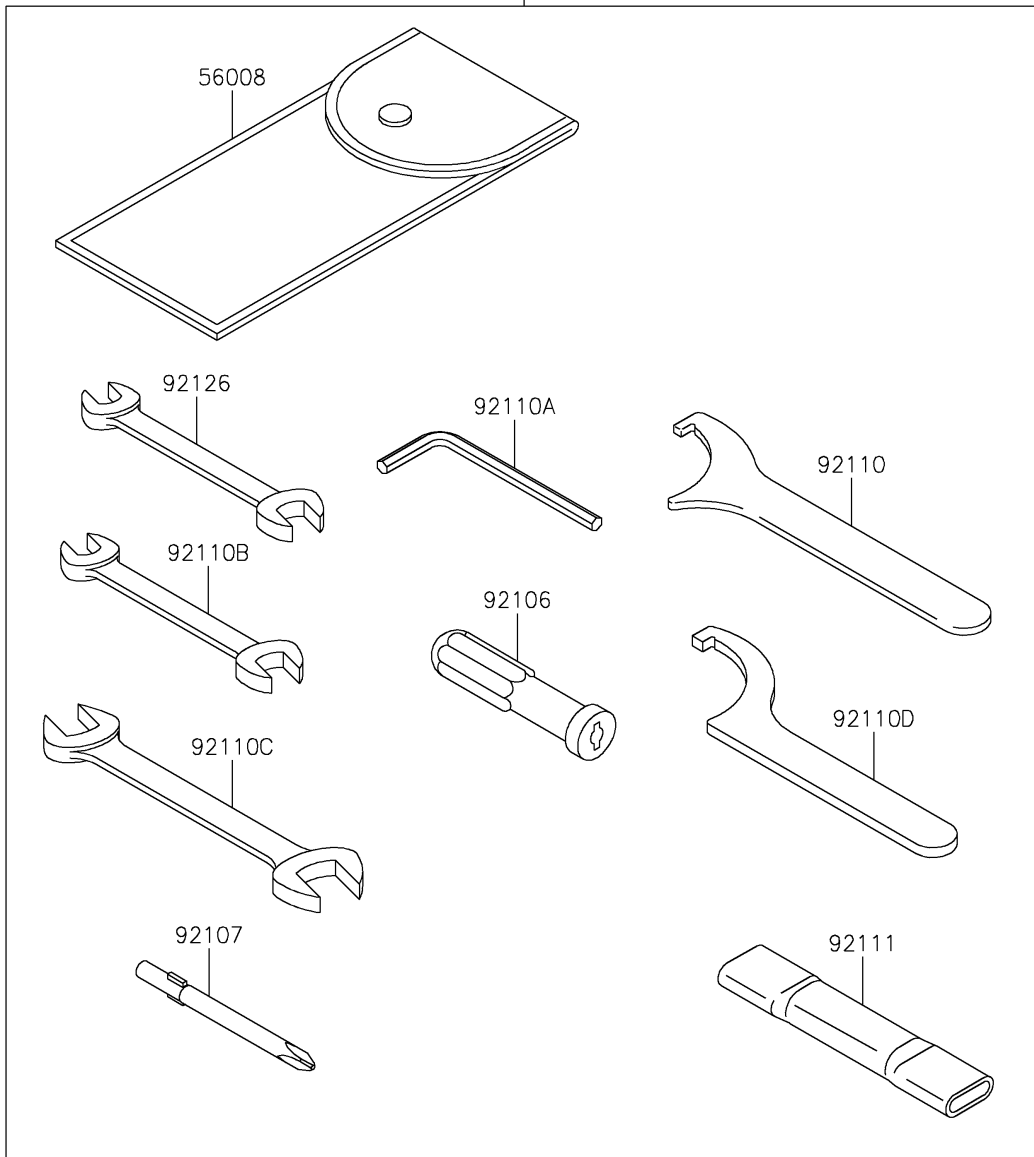

2016 Vulcan 900 Classic LT

PARTS DIAGRAM

Owner's Tools

56007

F2810

2016 Vulcan 900 Classic LT

PARTS LIST

Owner's Tools

ITEM NAME

PART NUMBER

QUANTITY
