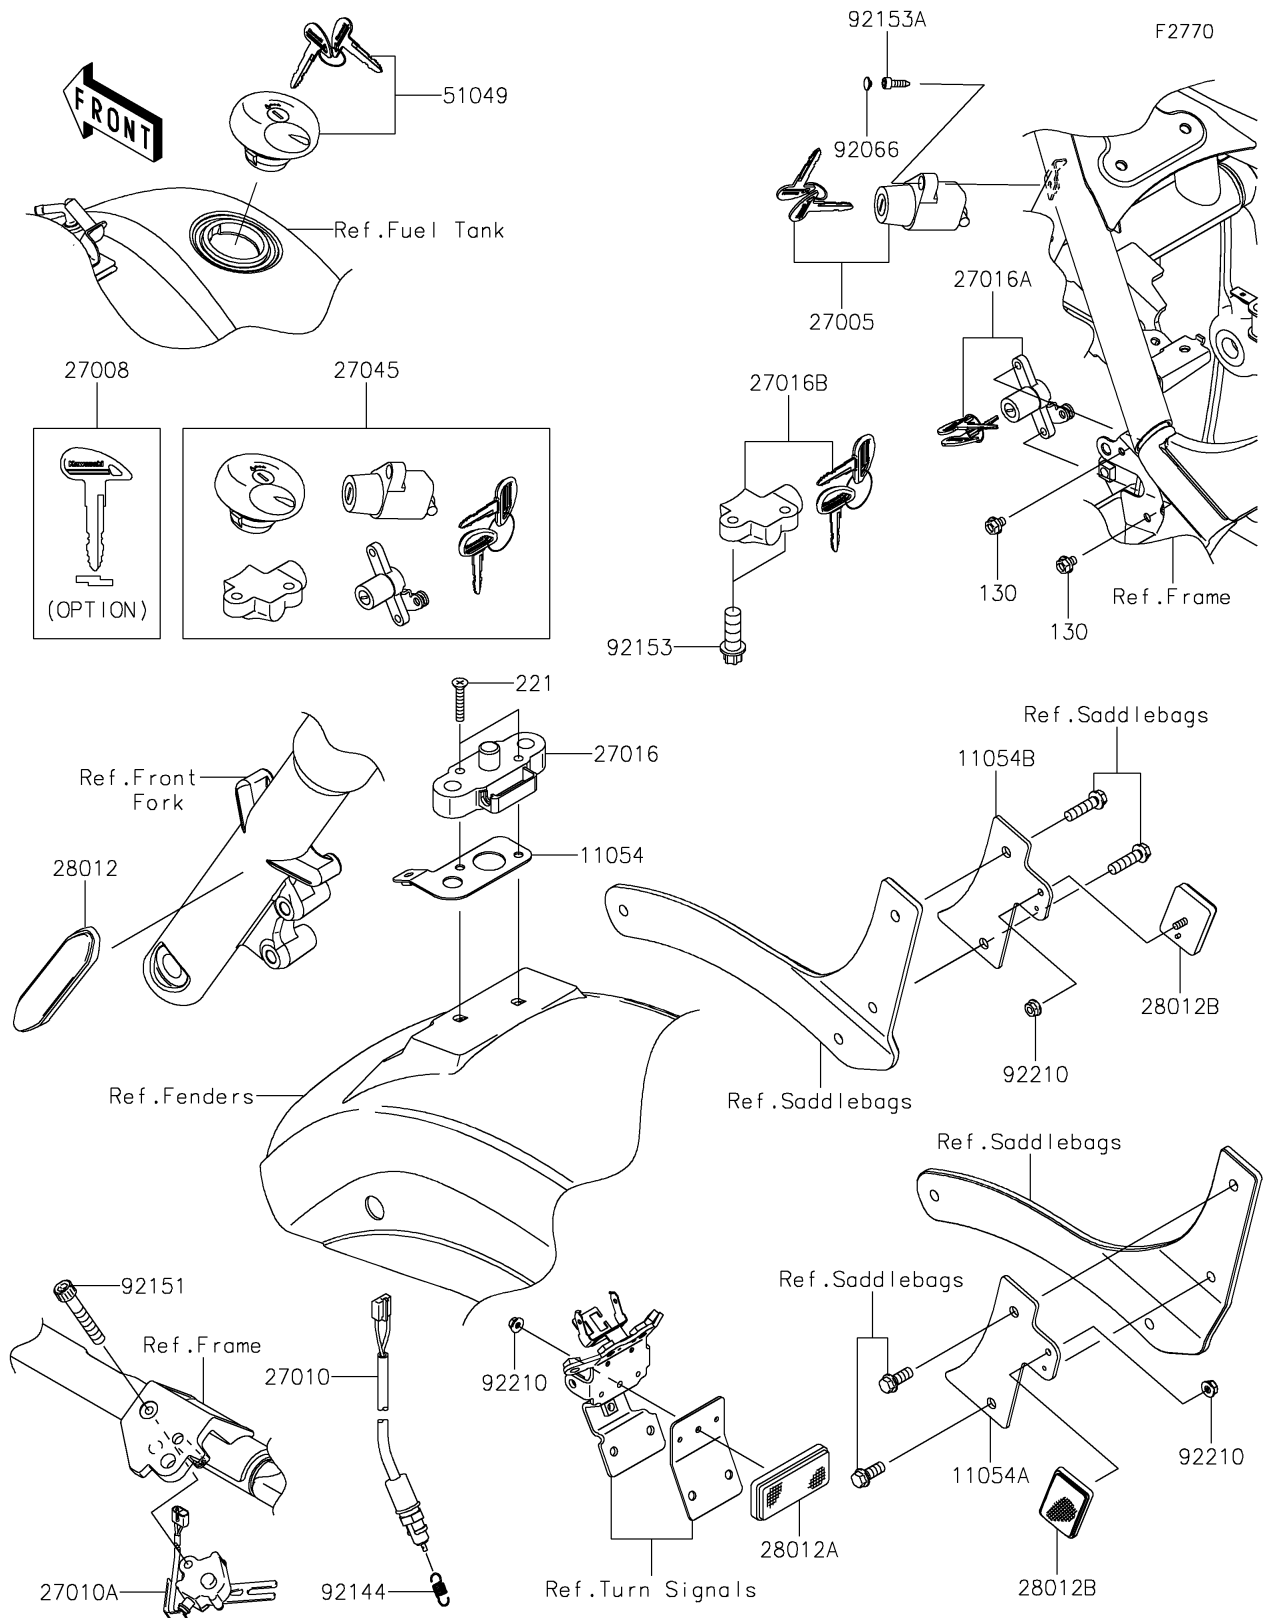

2018 VULCAN® 900 CLASSIC LT

PARTS DIAGRAM

Ignition Switch/Locks/Reflectors

2018 VULCAN® 900 CLASSIC LT

PARTS LIST

Ignition Switch/Locks/Reflectors

ITEM NAME	PART NUMBER	QUANTITY
-----------	-------------	----------
