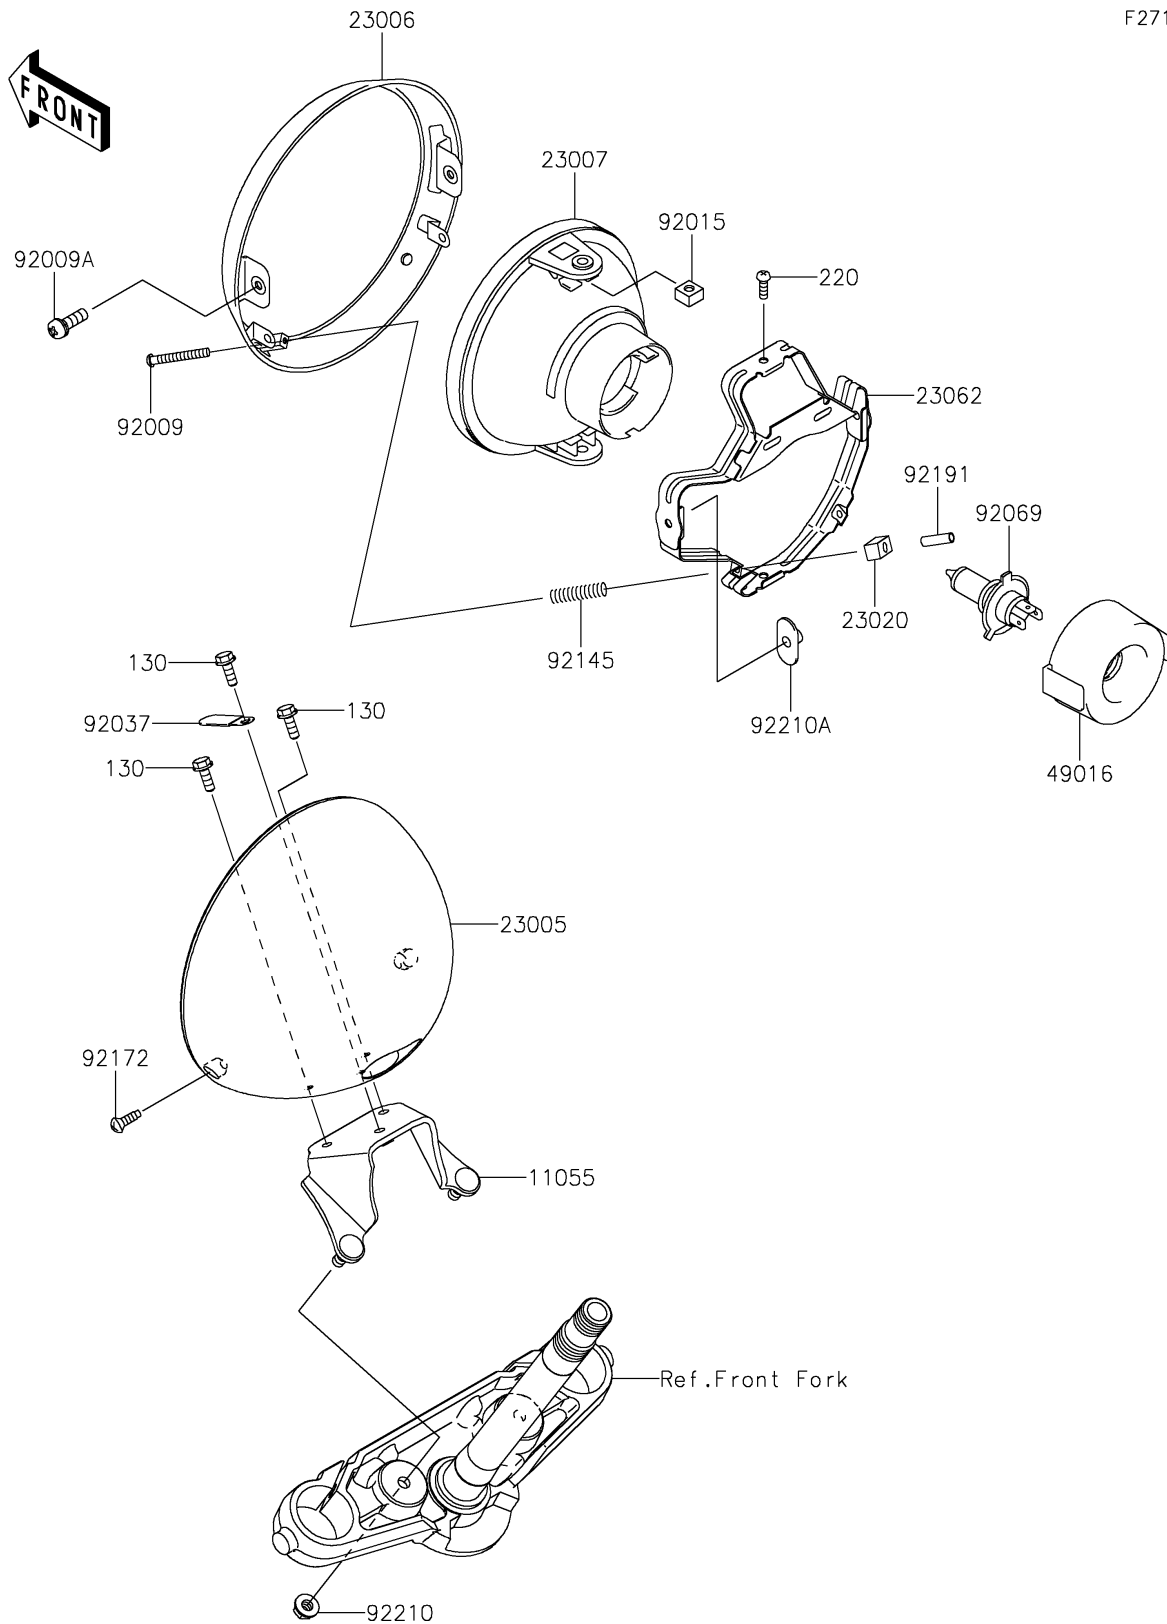

2018 VULCAN® 900 CLASSIC LT

PARTS DIAGRAM

Headlight(s)

F2710

2018 VULCAN® 900 CLASSIC LT

PARTS LIST

Headlight(s)

ITEM NAME

PART NUMBER

QUANTITY
