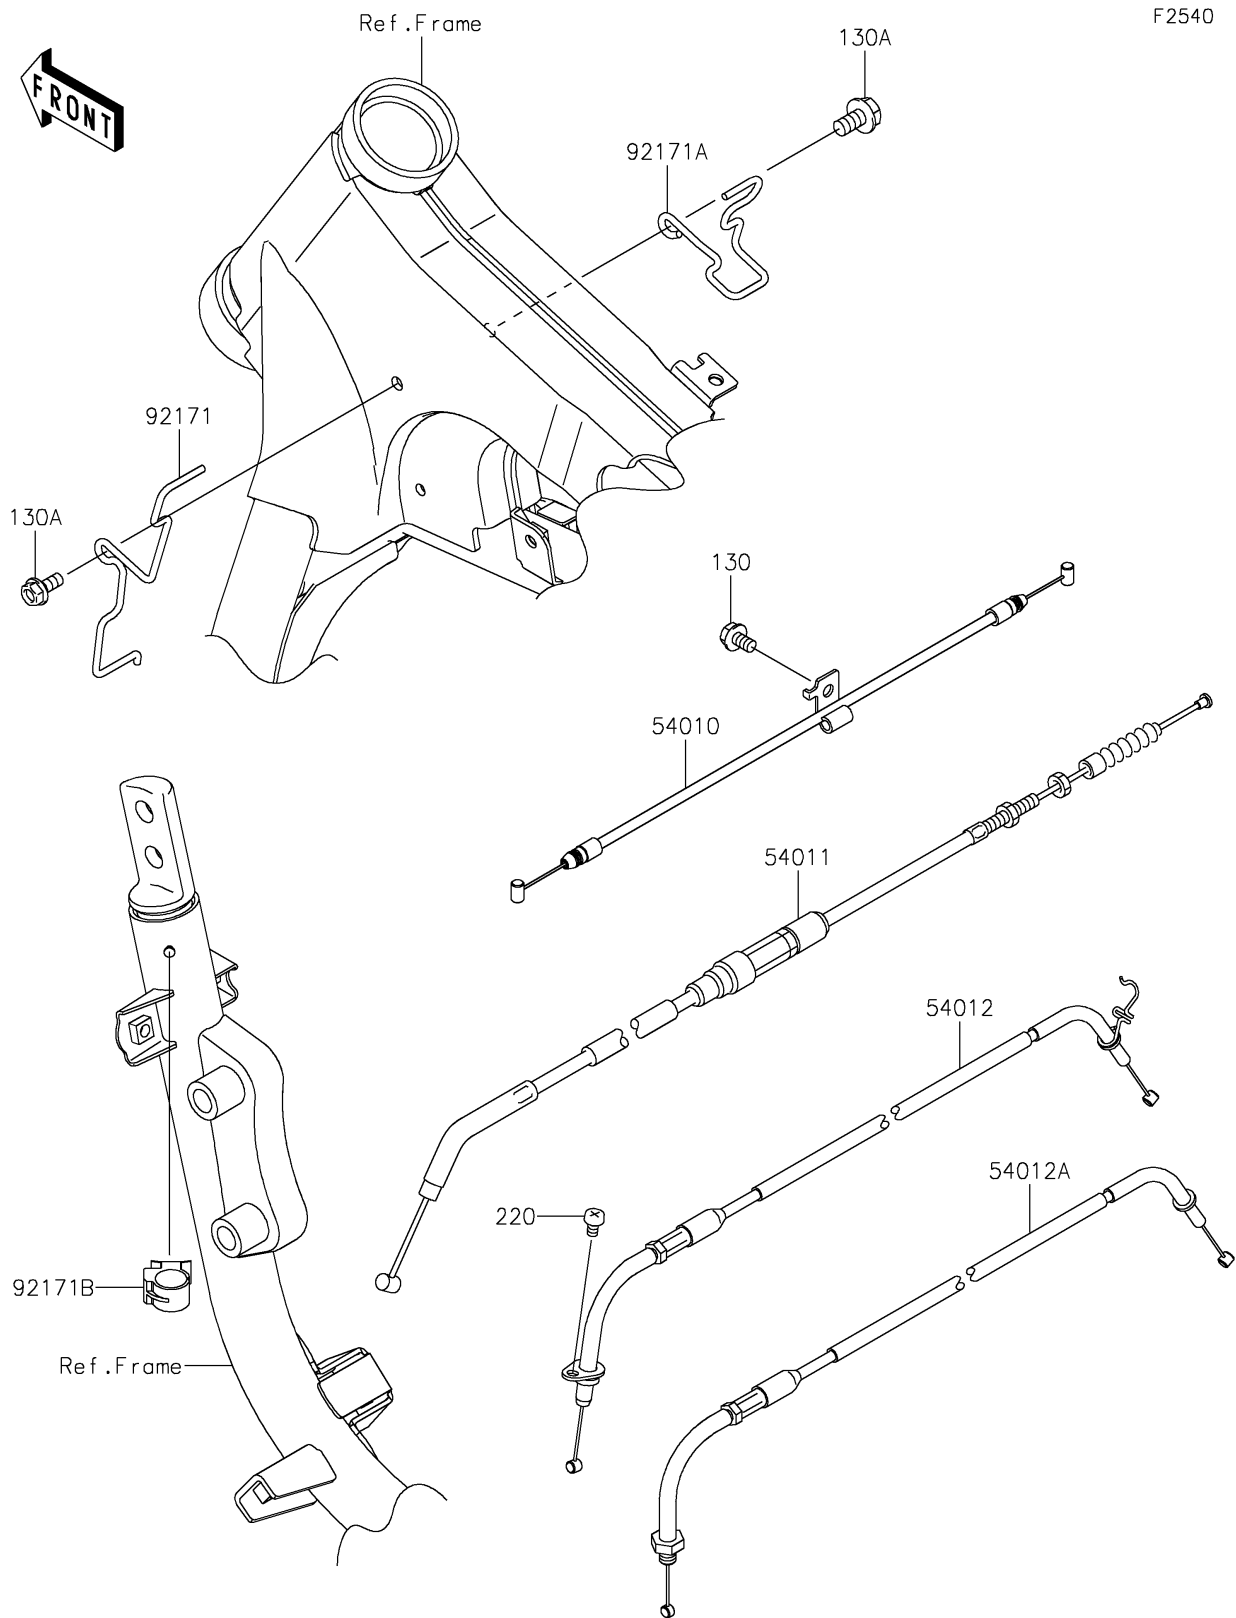

2016 Vulcan 900 Classic LT

PARTS DIAGRAM

Cables

2016 Vulcan 900 Classic LT

PARTS LIST

Cables

ITEM NAME

PART NUMBER

QUANTITY
