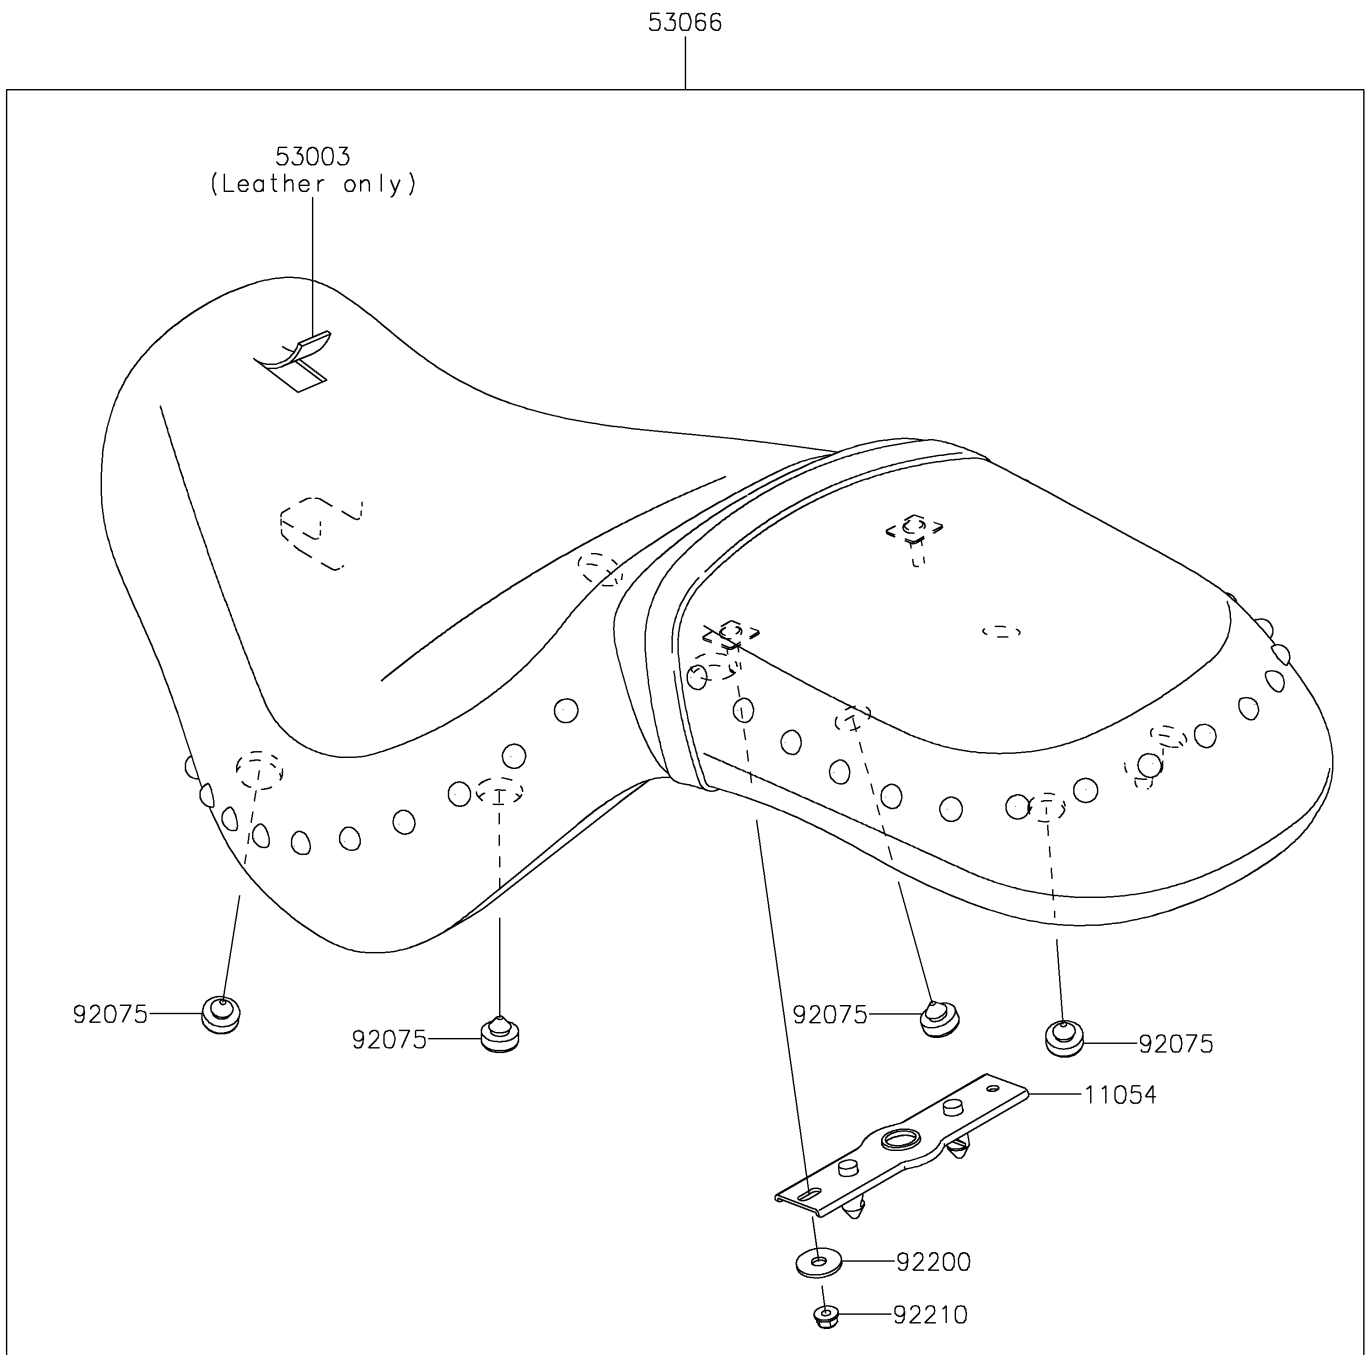

2016 Vulcan 900 Classic LT

PARTS DIAGRAM

Seat

F2510

2016 Vulcan 900 Classic LT

PARTS LIST

Seat

ITEM NAME

PART NUMBER

QUANTITY
