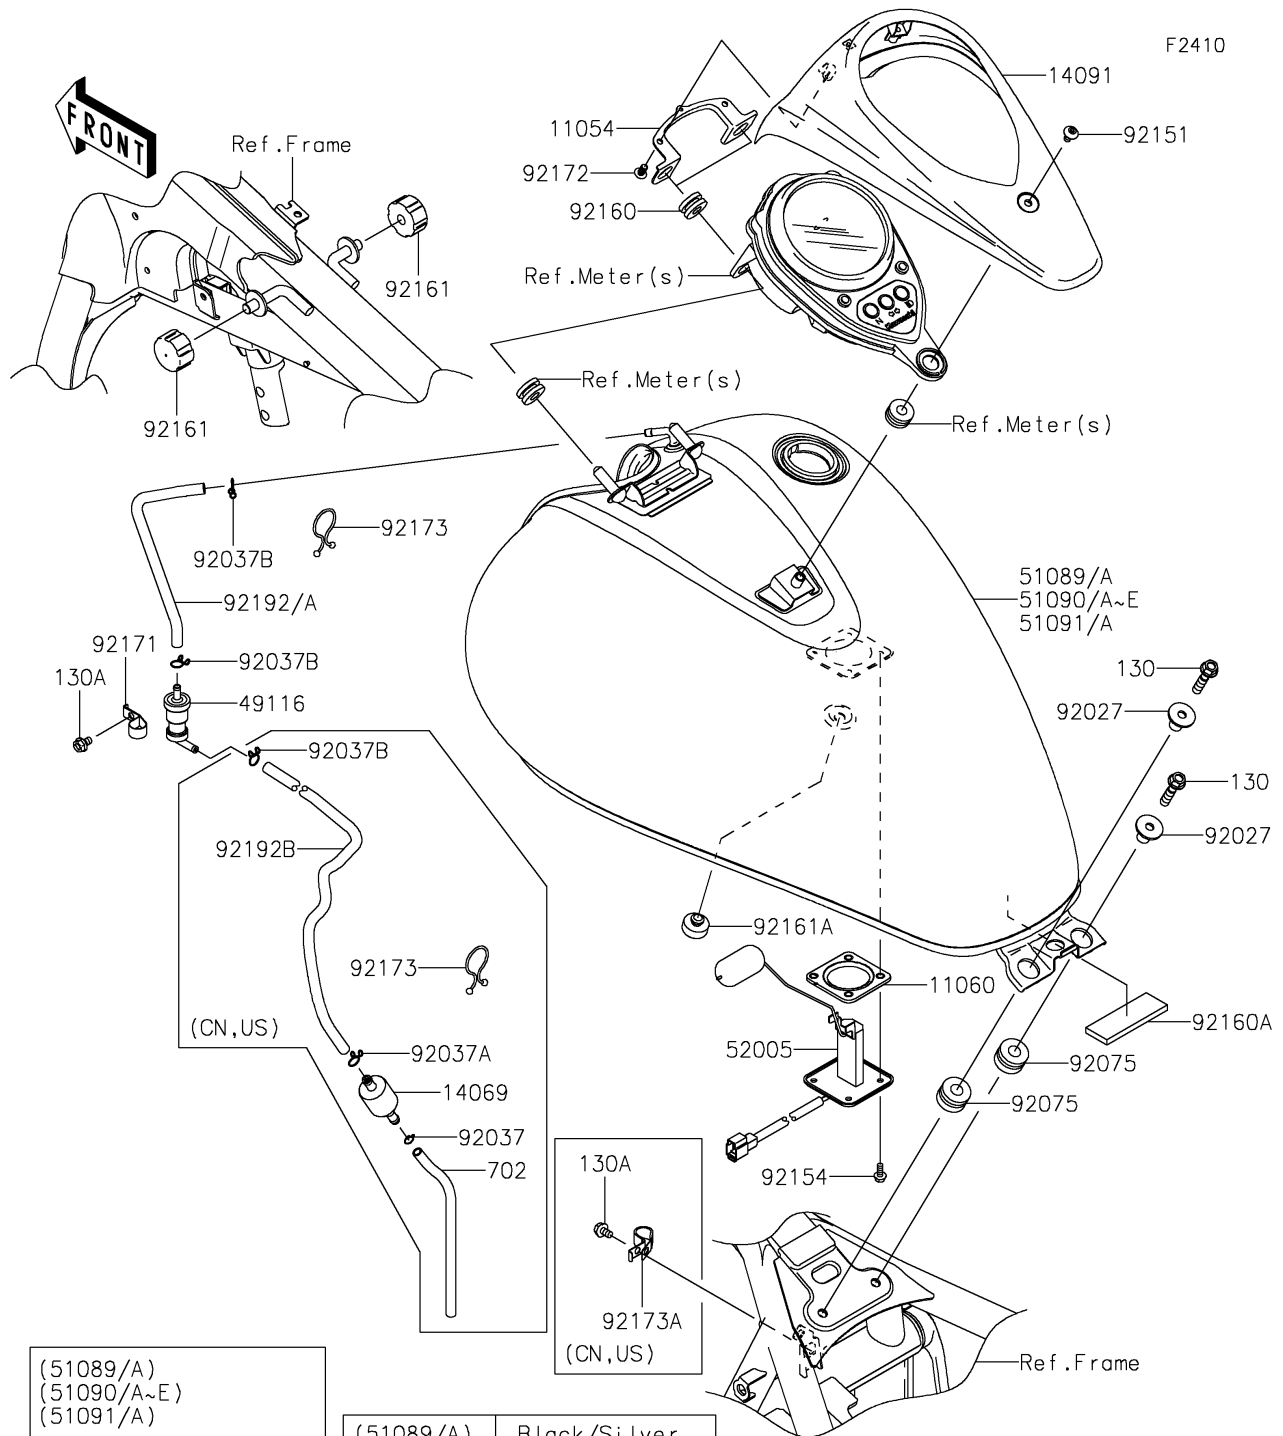

2016 Vulcan 900 Classic LT

PARTS DIAGRAM

Fuel Tank

WD

(51089/A)	Black/Silver
(51090/A)	Gray/Black
(51090B/C)	Graystone/Red
(51090D/E)	Blue/Gray
(51091/A)	Gray/Silver

2016 Vulcan 900 Classic LT

PARTS LIST

Fuel Tank

ITEM NAME

PART NUMBER

QUANTITY
