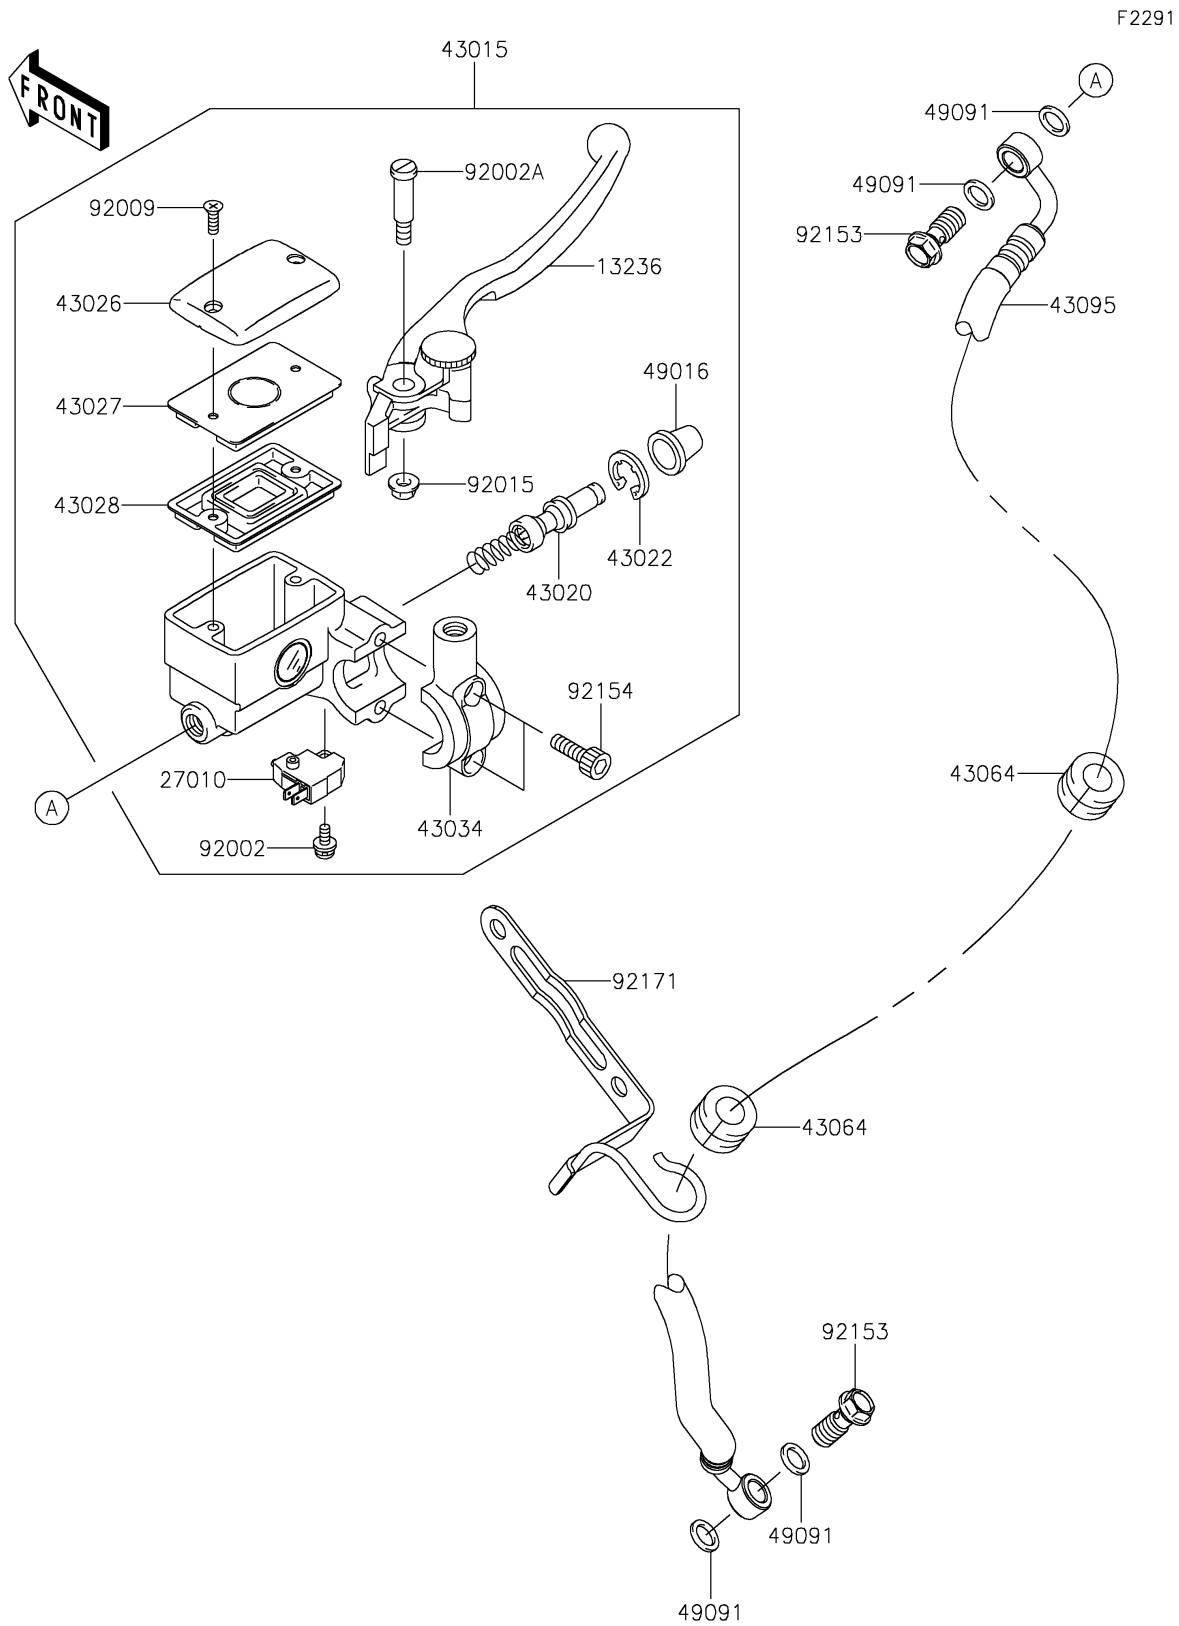

2019 VULCAN® 900 CLASSIC LT

PARTS DIAGRAM

Front Master Cylinder

2019 VULCAN® 900 CLASSIC LT

PARTS LIST

Front Master Cylinder

ITEM NAME	PART NUMBER	QUANTITY
-----------	-------------	----------
