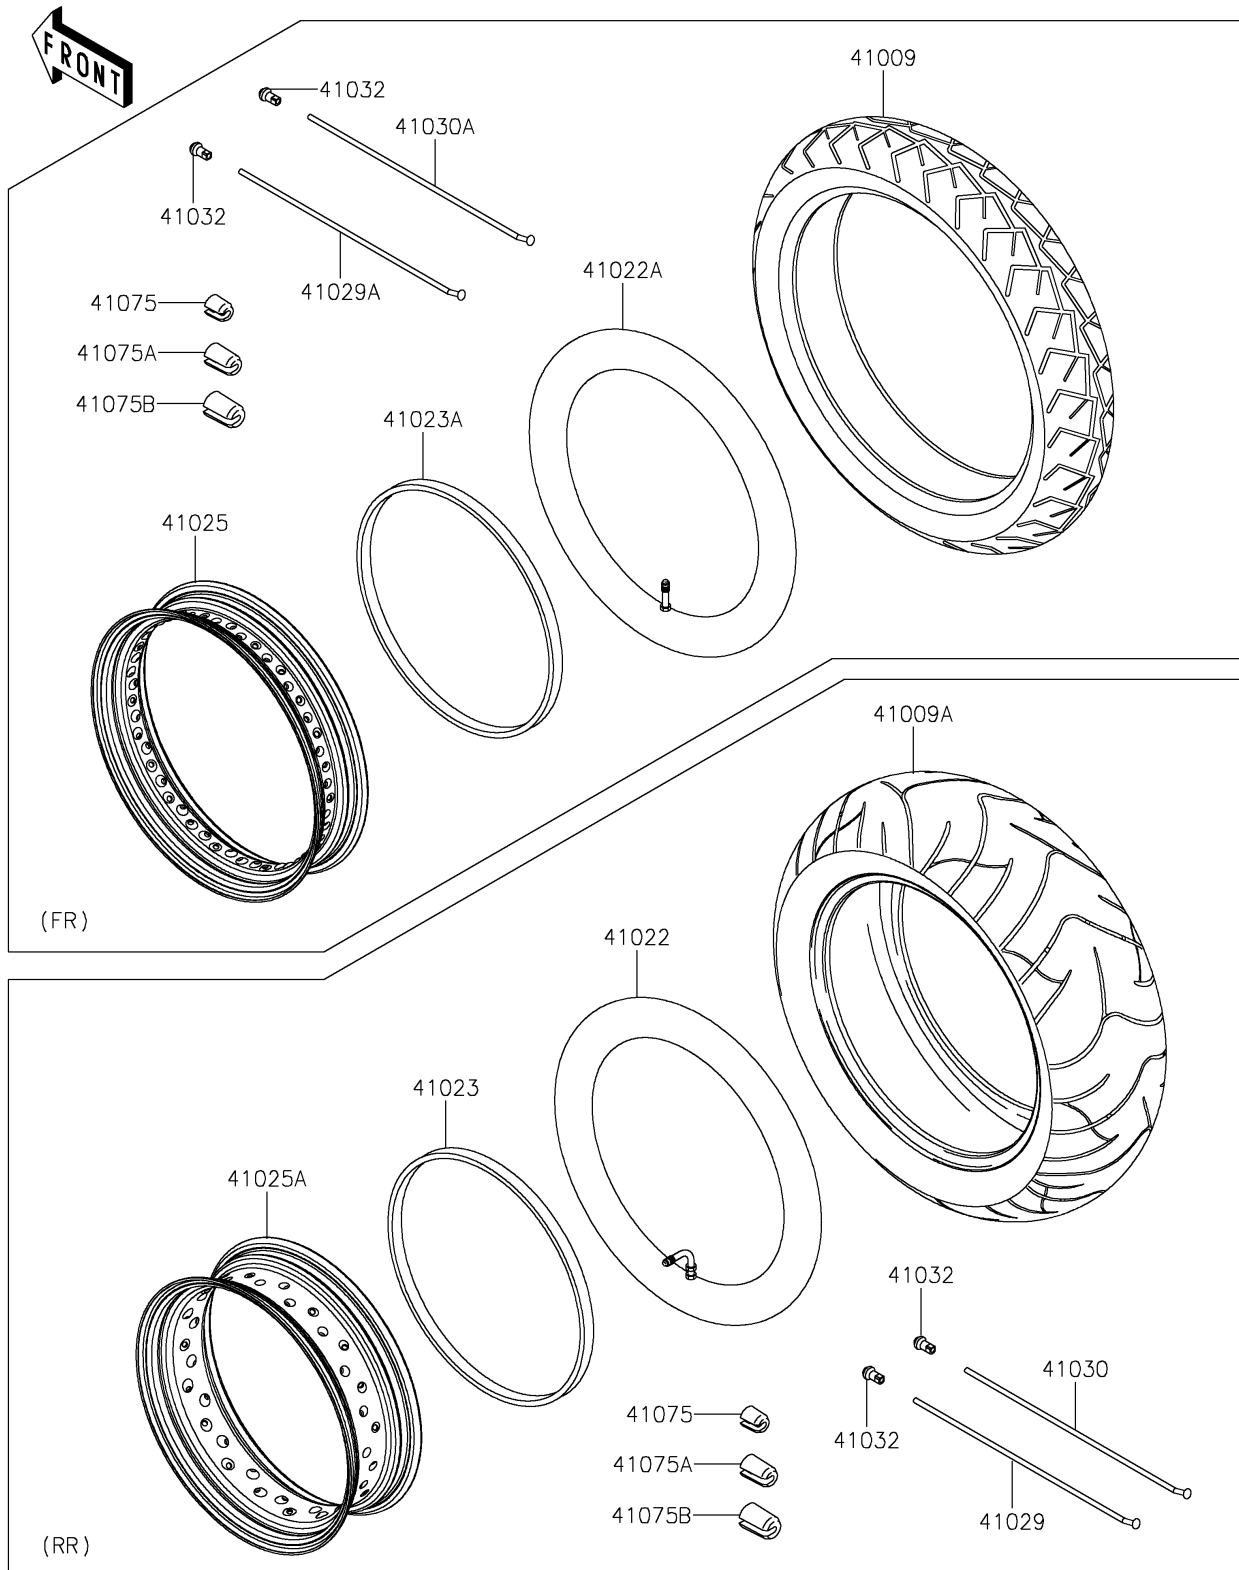

2018 VULCAN® 900 CLASSIC LT

PARTS DIAGRAM

Tires

F2210

2018 VULCAN® 900 CLASSIC LT

PARTS LIST

Tires

ITEM NAME	PART NUMBER	QUANTITY
-----------	-------------	----------
