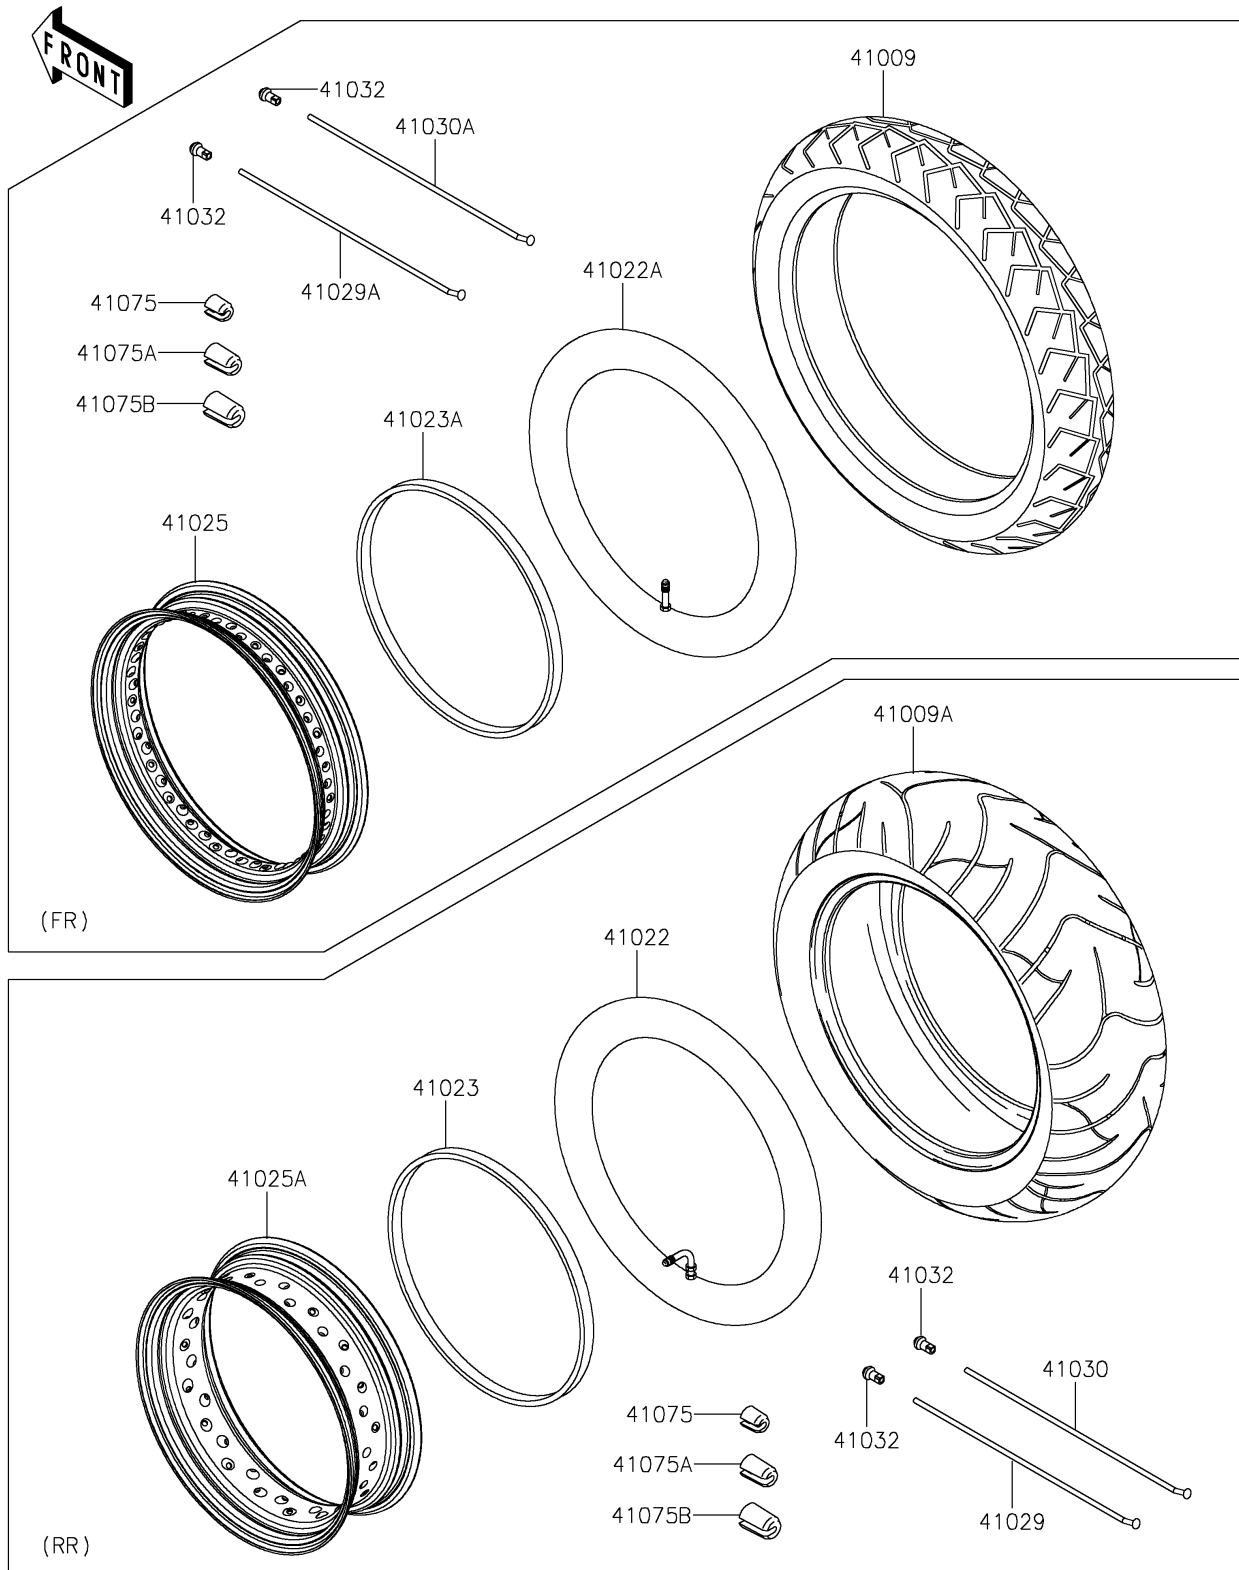

2016 Vulcan 900 Classic LT

PARTS DIAGRAM

Tires

F2210

2016 Vulcan 900 Classic LT

PARTS LIST

Tires

ITEM NAME

PART NUMBER

QUANTITY
