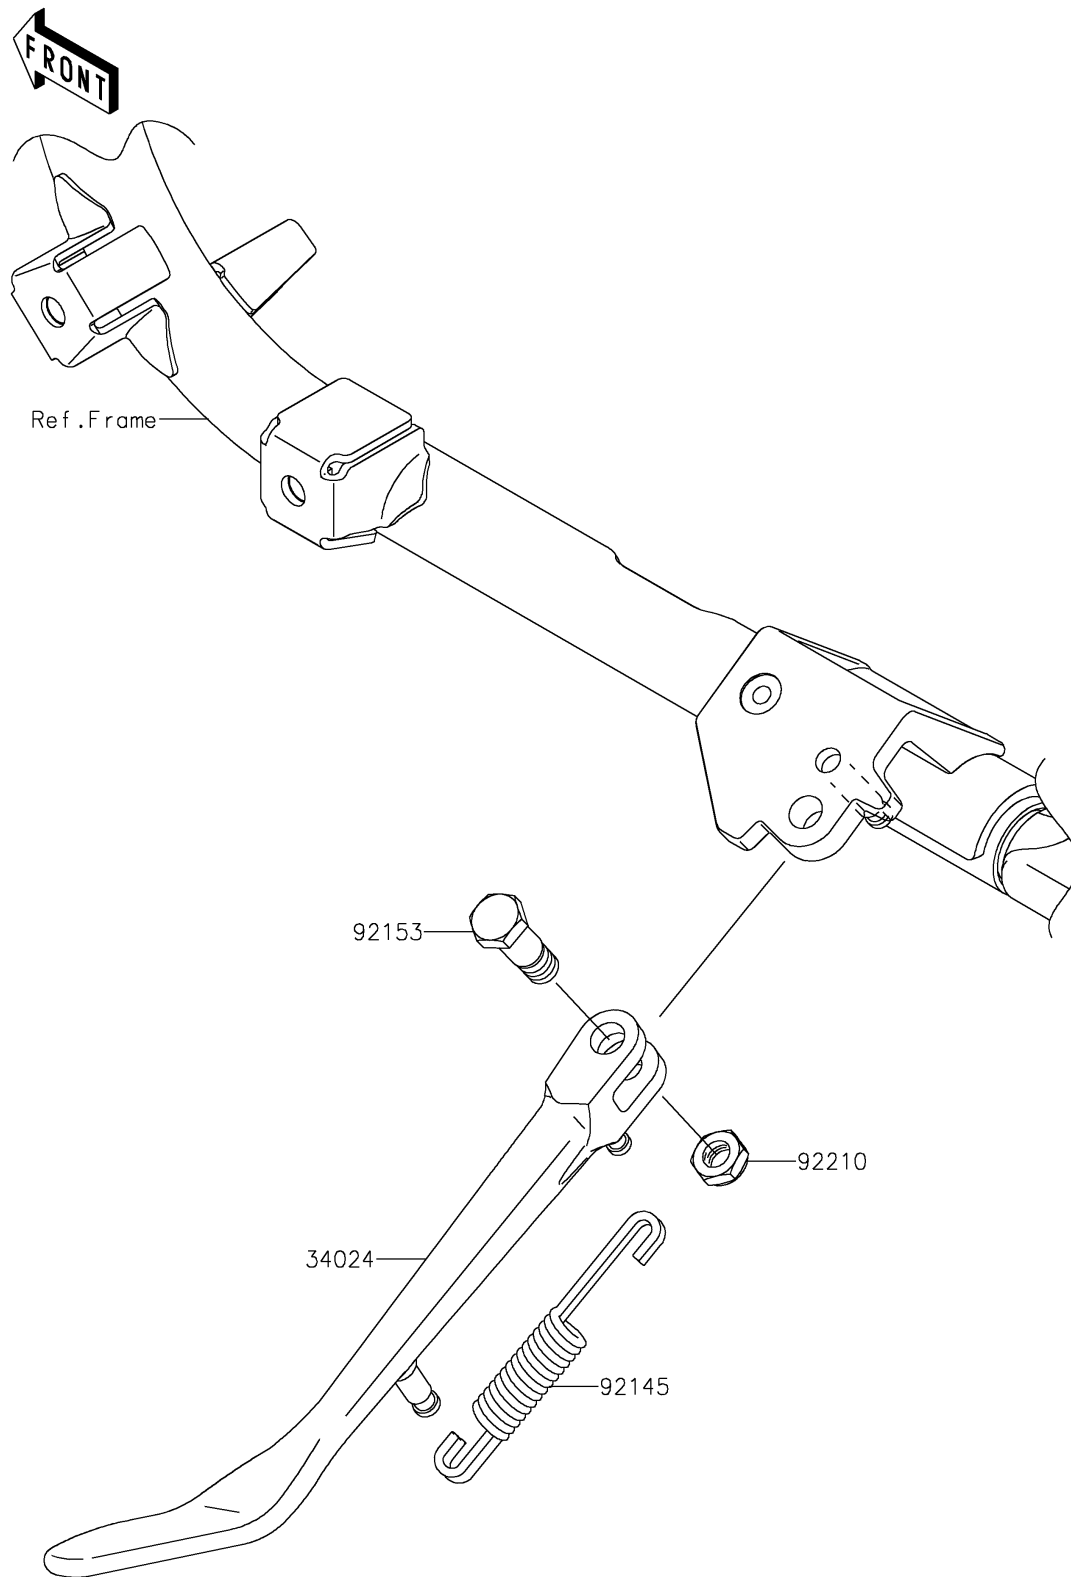

2018 VULCAN® 900 CLASSIC LT

PARTS DIAGRAM

Stand(s)

F2190

2018 VULCAN® 900 CLASSIC LT

PARTS LIST

Stand(s)

ITEM NAME

PART NUMBER

QUANTITY
