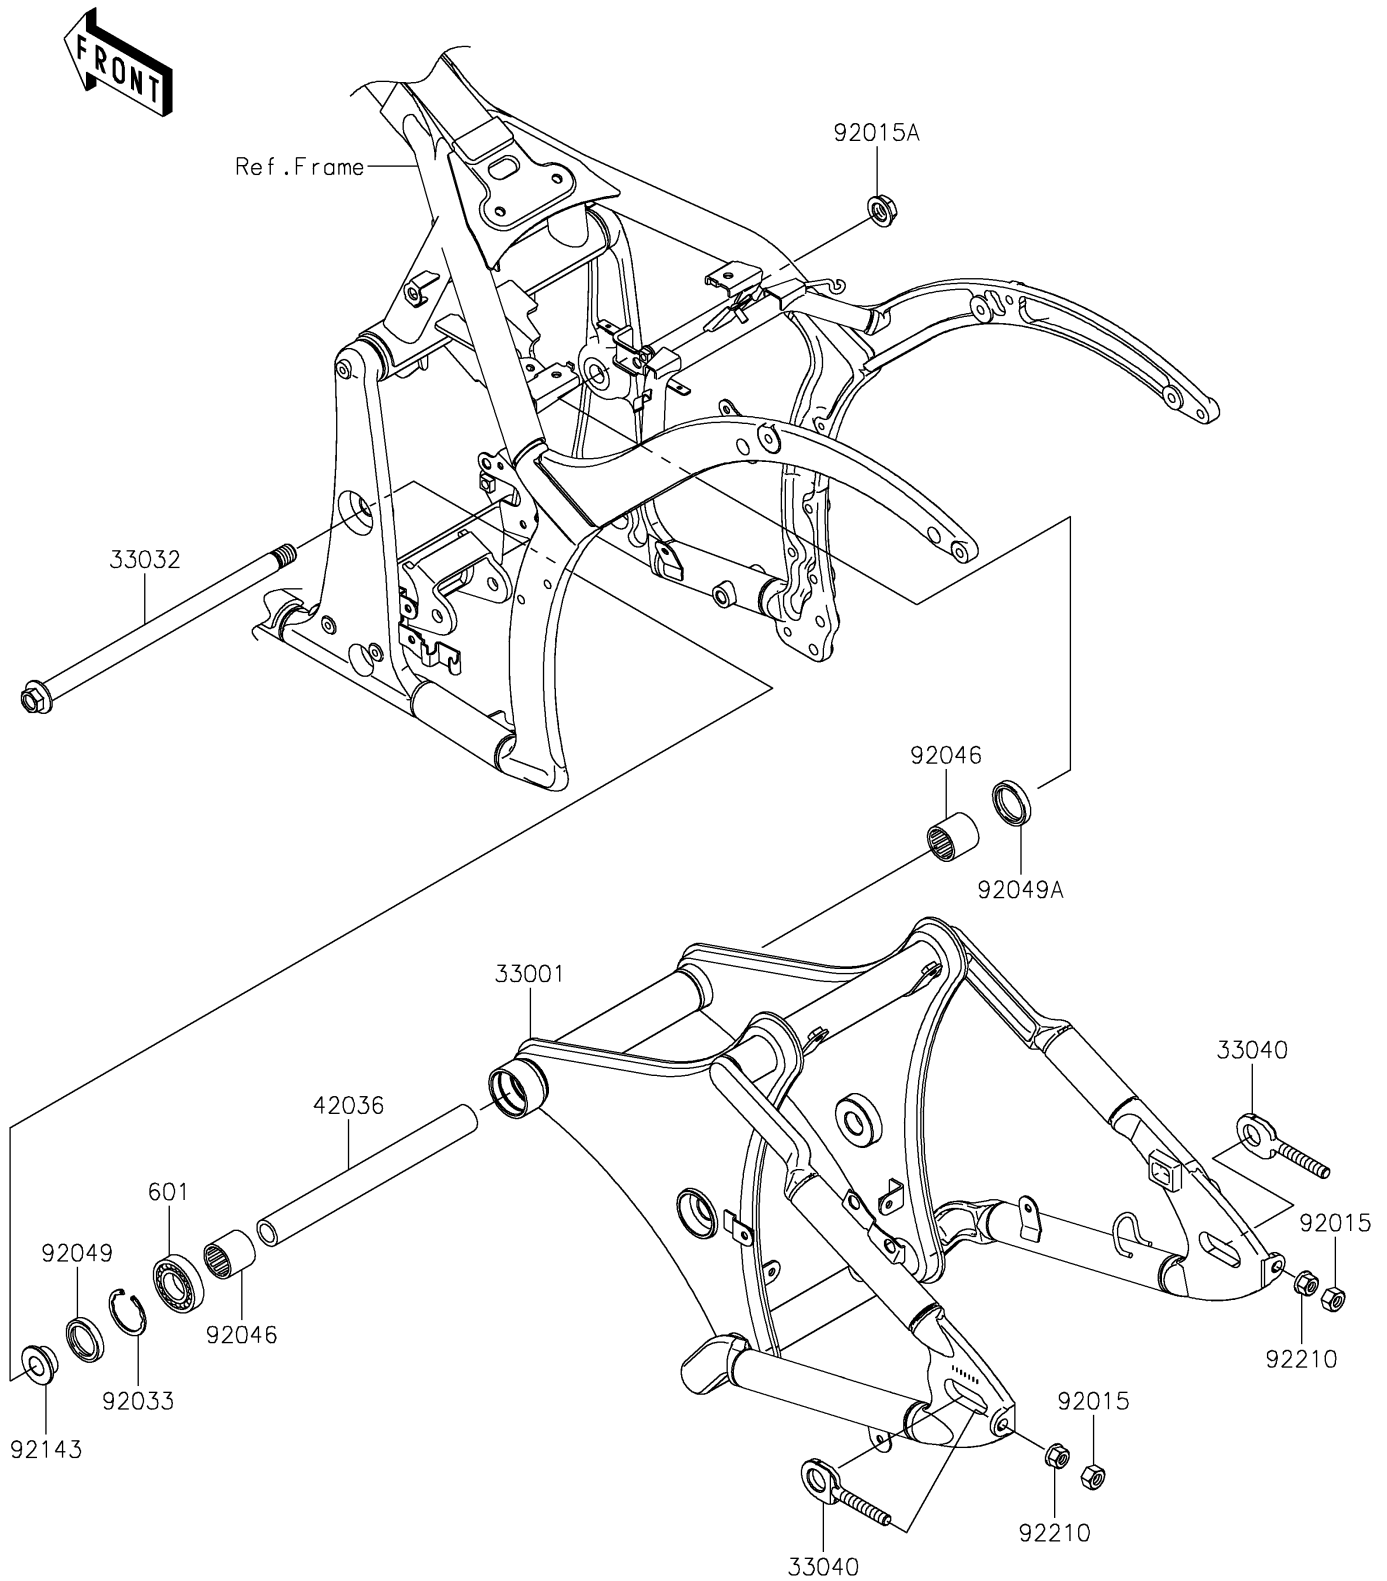

2018 VULCAN® 900 CLASSIC LT

PARTS DIAGRAM

Swingarm

F2141

2018 VULCAN® 900 CLASSIC LT

PARTS LIST

Swingarm

ITEM NAME

PART NUMBER

QUANTITY
