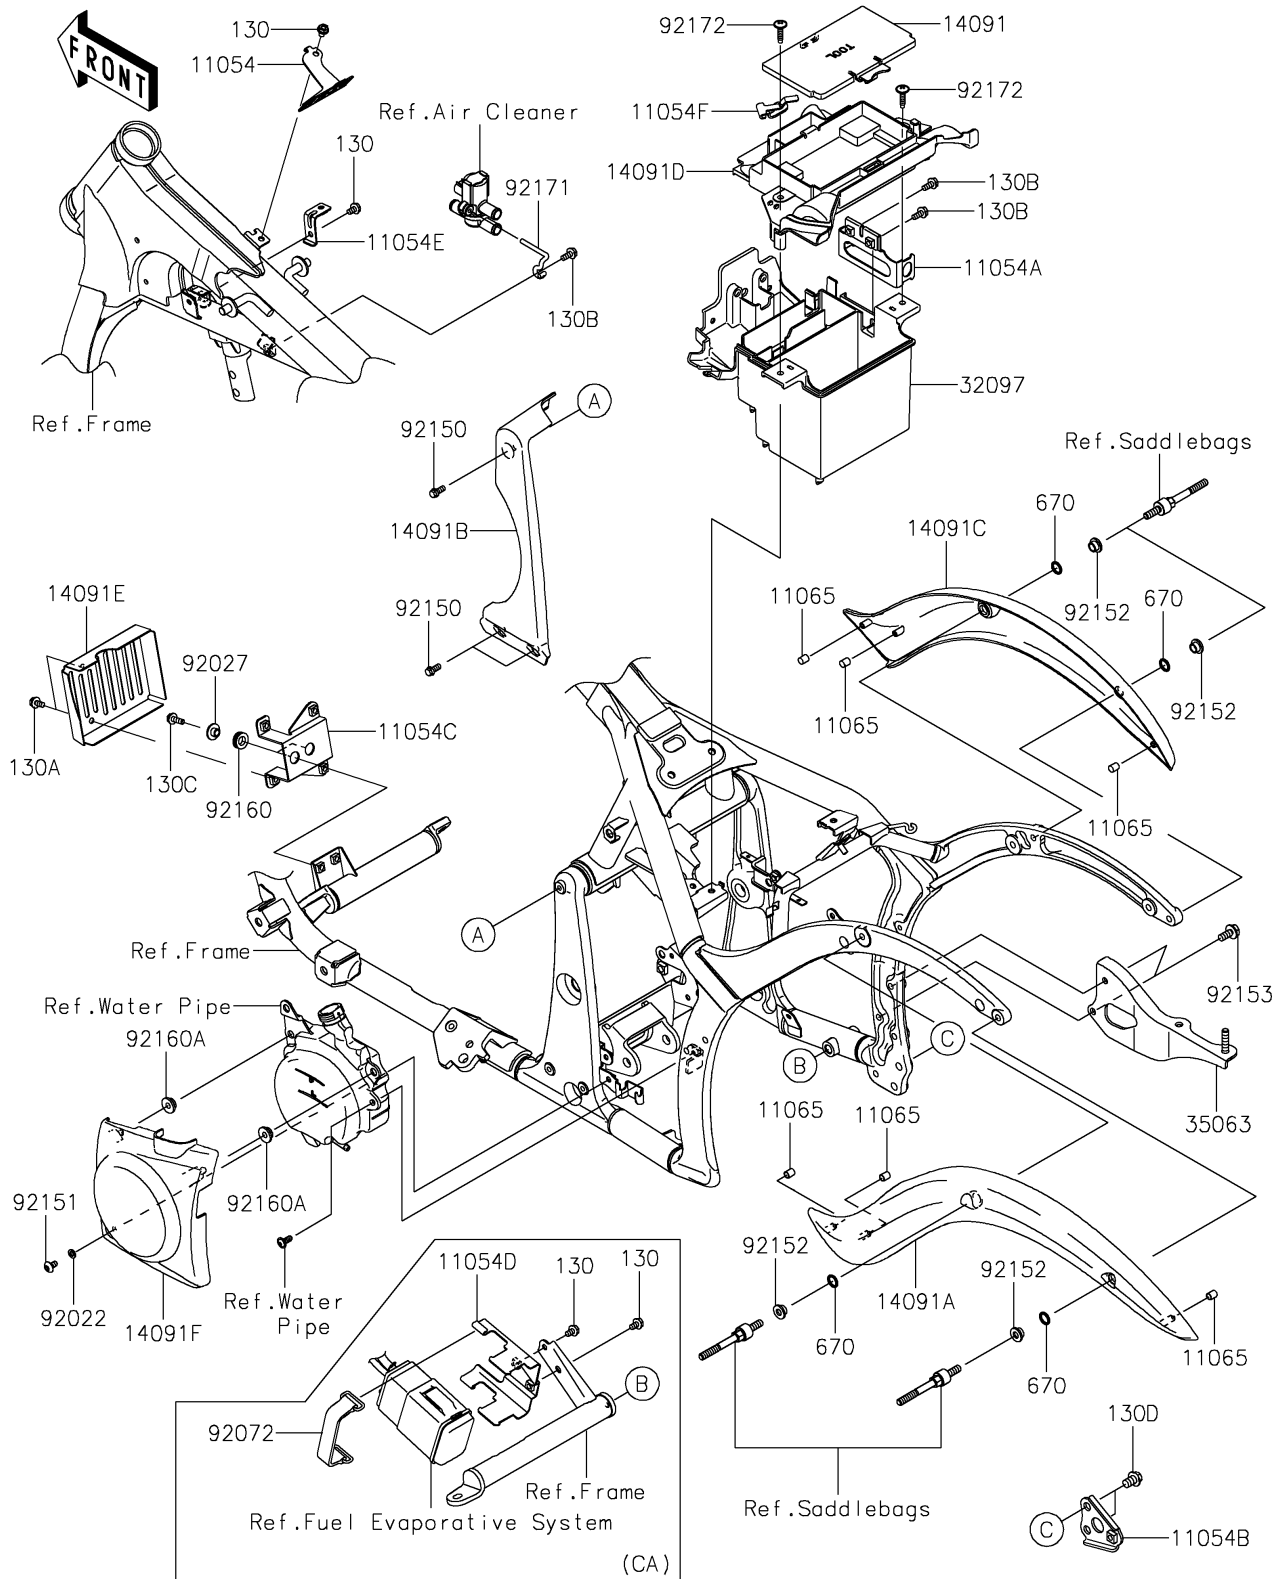

2018 VULCAN® 900 CLASSIC LT

PARTS DIAGRAM

Frame Fittings

F2131

2018 VULCAN® 900 CLASSIC LT

PARTS LIST

Frame Fittings

ITEM NAME	PART NUMBER	QUANTITY
-----------	-------------	----------
