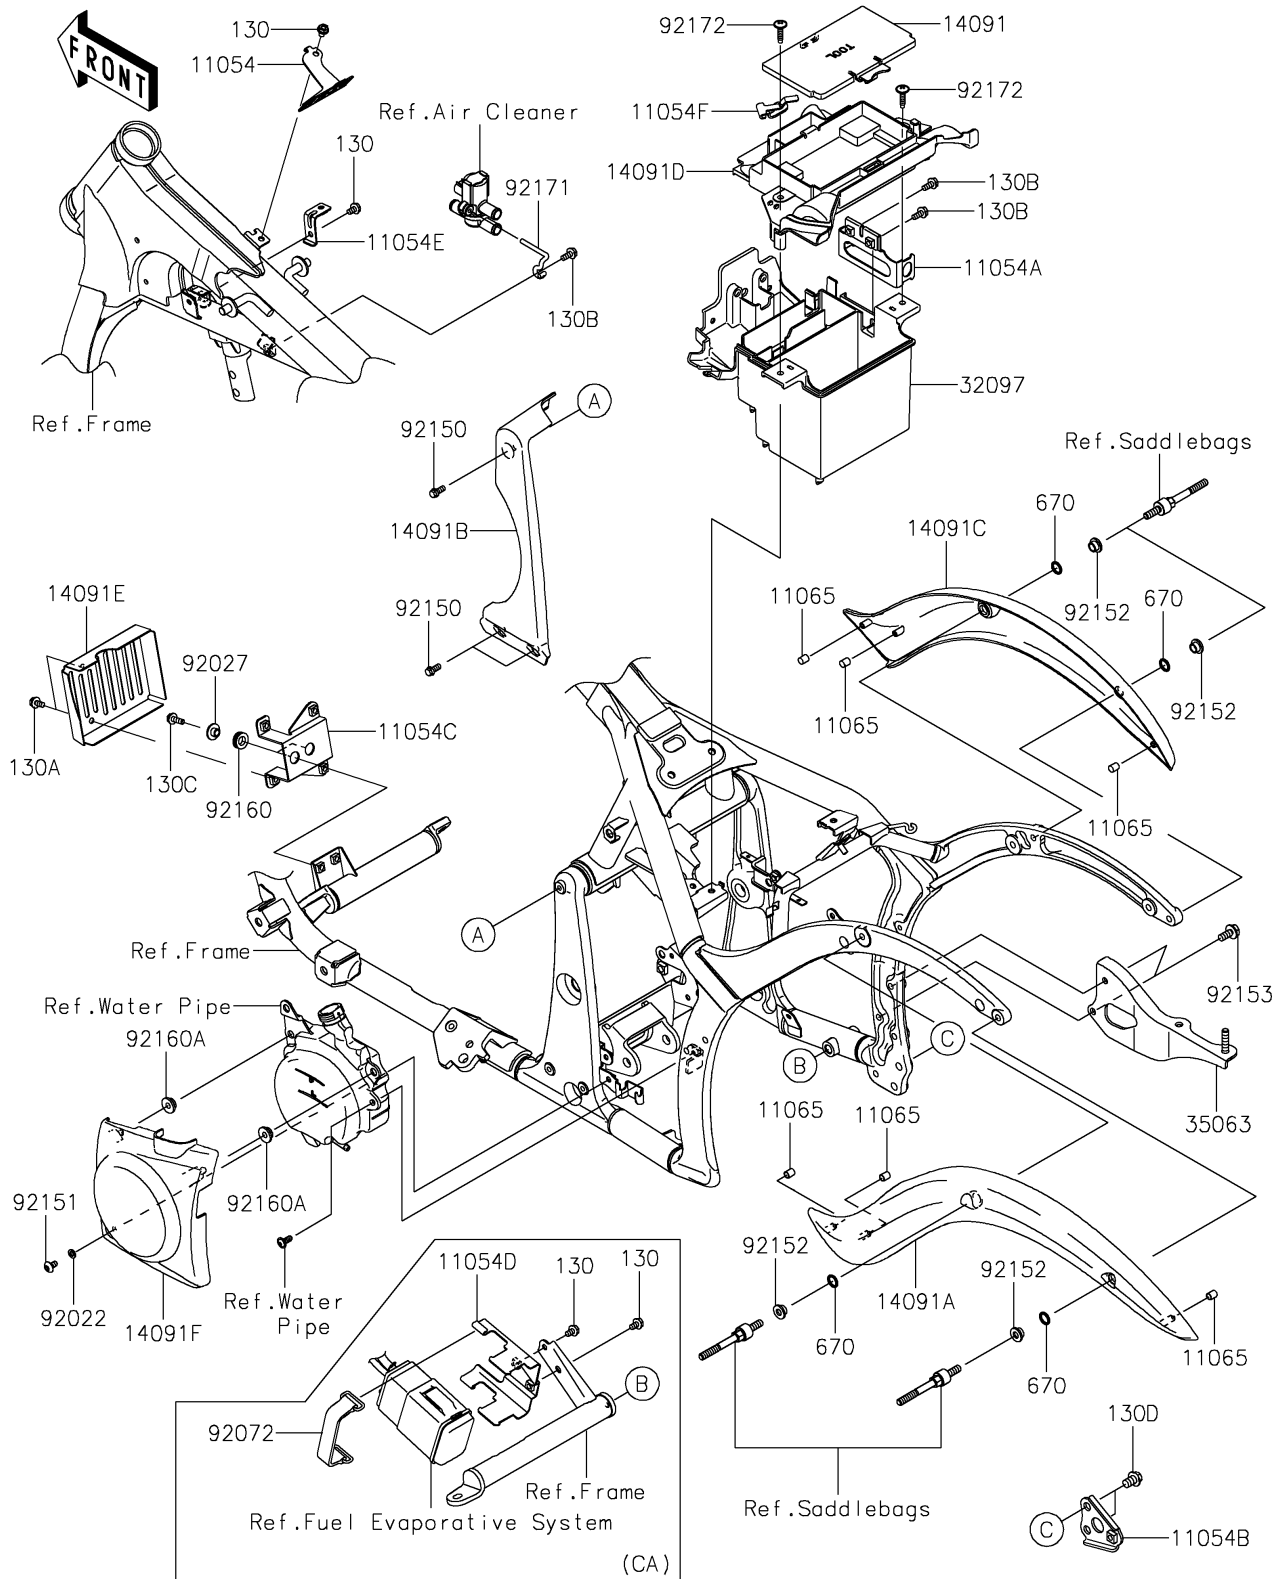

2016 Vulcan 900 Classic LT

PARTS DIAGRAM

Frame Fittings

F2131

2016 Vulcan 900 Classic LT

PARTS LIST Frame Fittings

ITEM NAME	PART NUMBER	QUANTITY
-----------	-------------	----------
