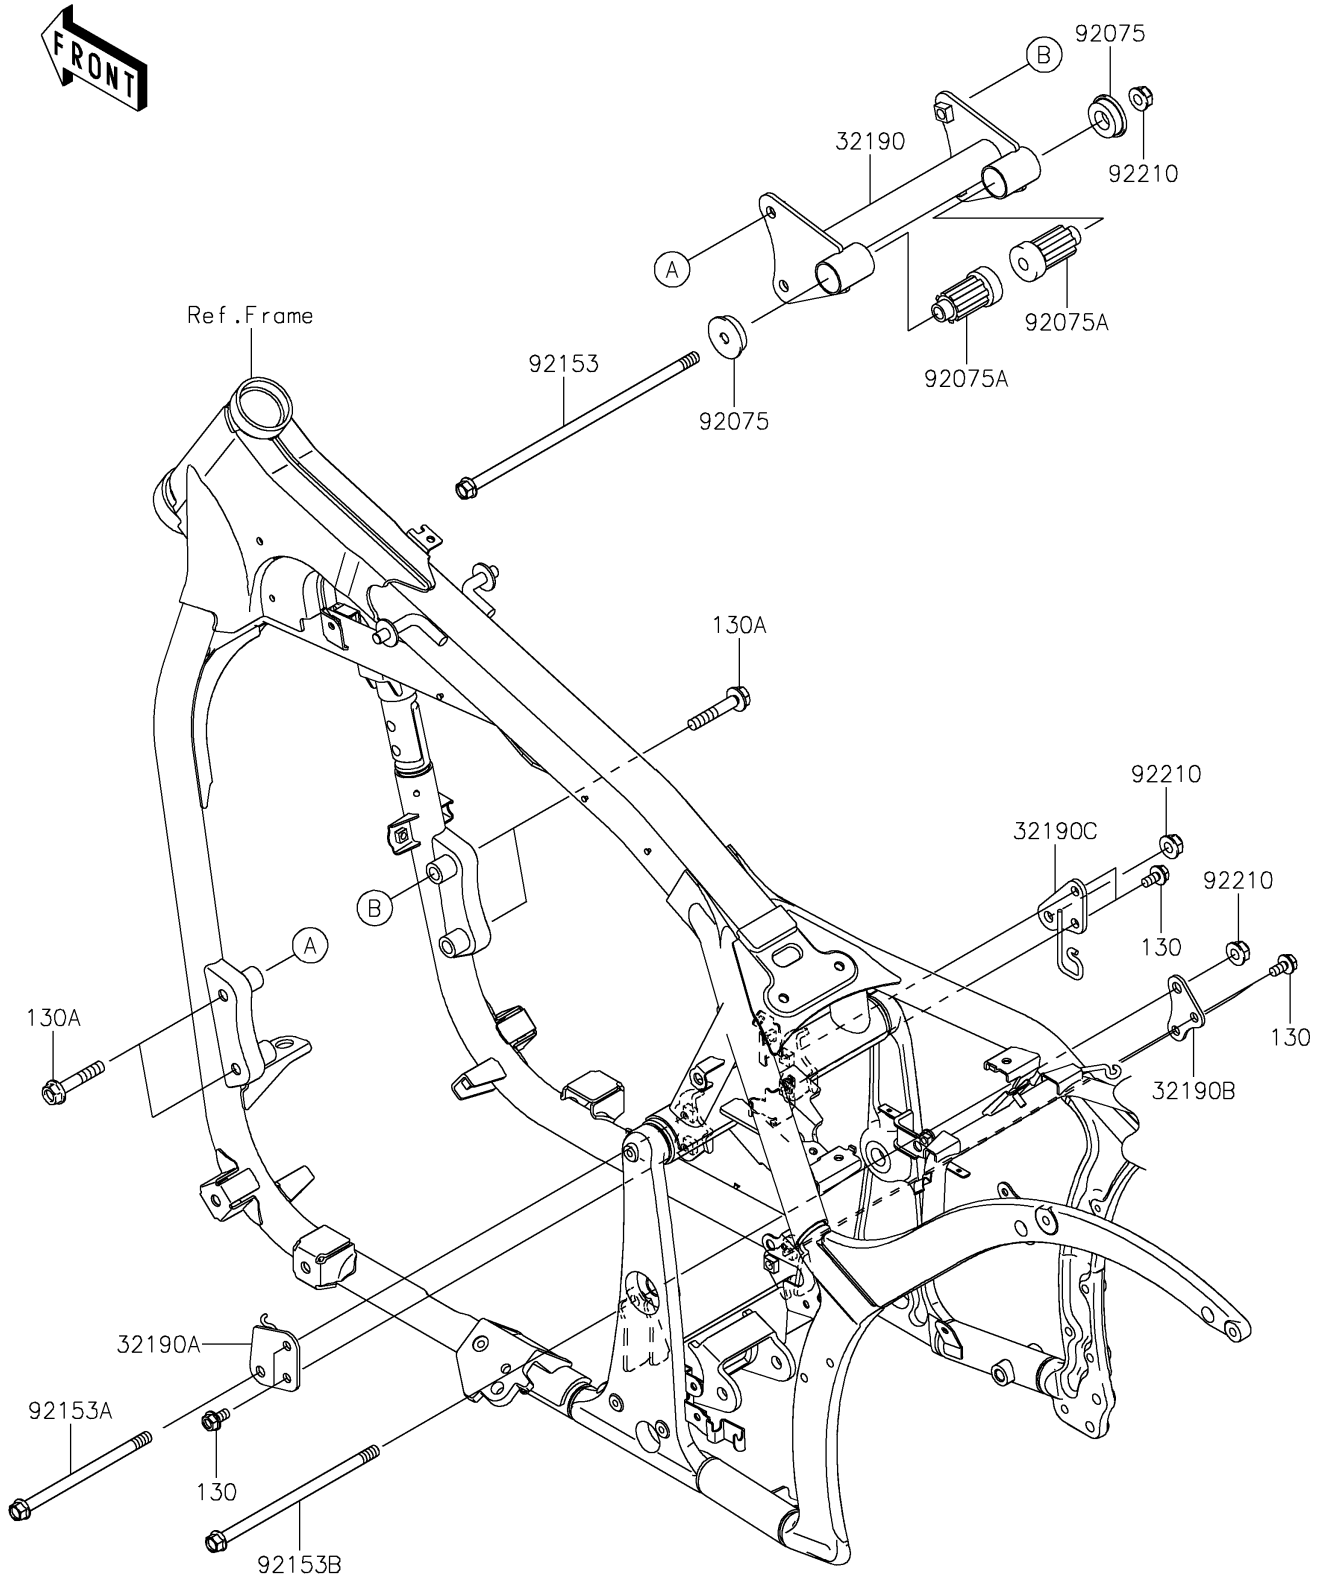

2018 VULCAN® 900 CLASSIC LT

PARTS DIAGRAM

Engine Mount

F2122

2018 VULCAN® 900 CLASSIC LT

PARTS LIST Engine Mount

ITEM NAME	PART NUMBER	QUANTITY
-----------	-------------	----------
