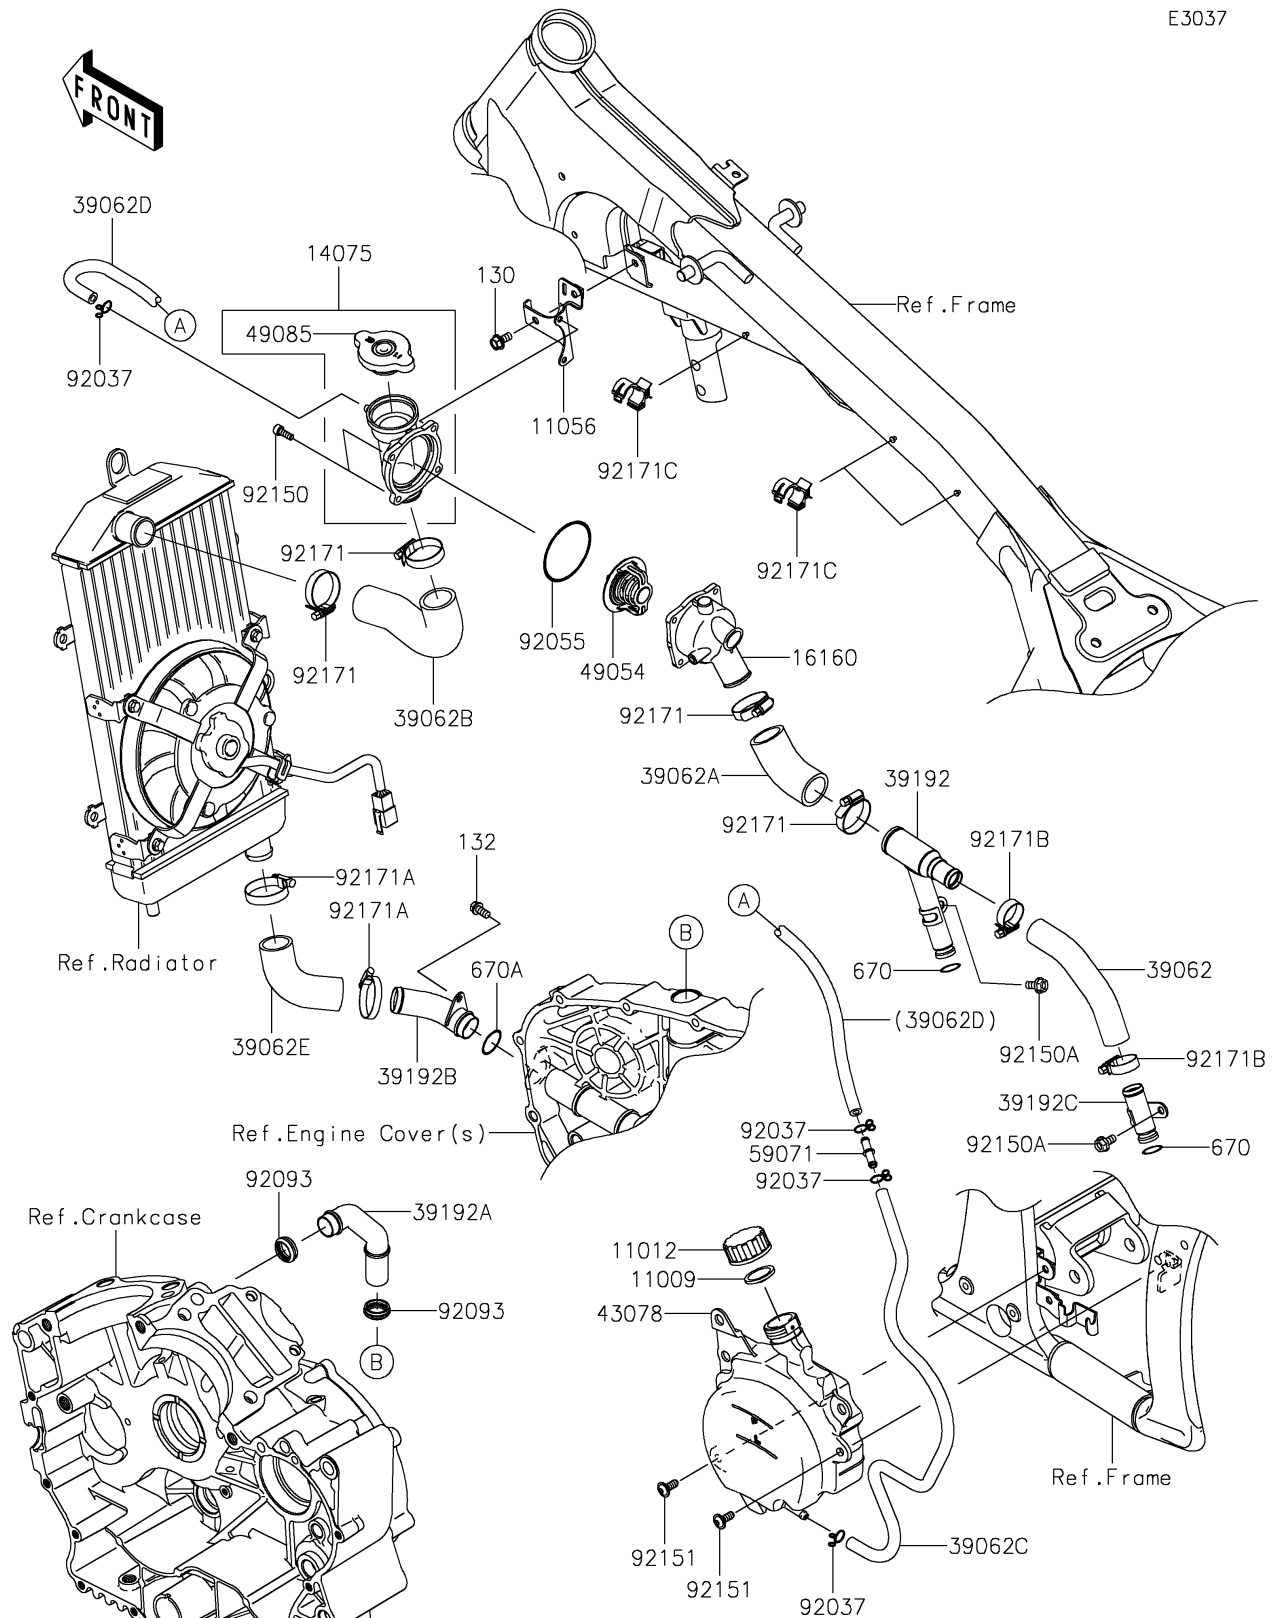

2018 VULCAN® 900 CLASSIC LT

PARTS DIAGRAM

Water Pipe

E3037

2018 VULCAN® 900 CLASSIC LT

PARTS LIST

Water Pipe

ITEM NAME	PART NUMBER	QUANTITY
-----------	-------------	----------
