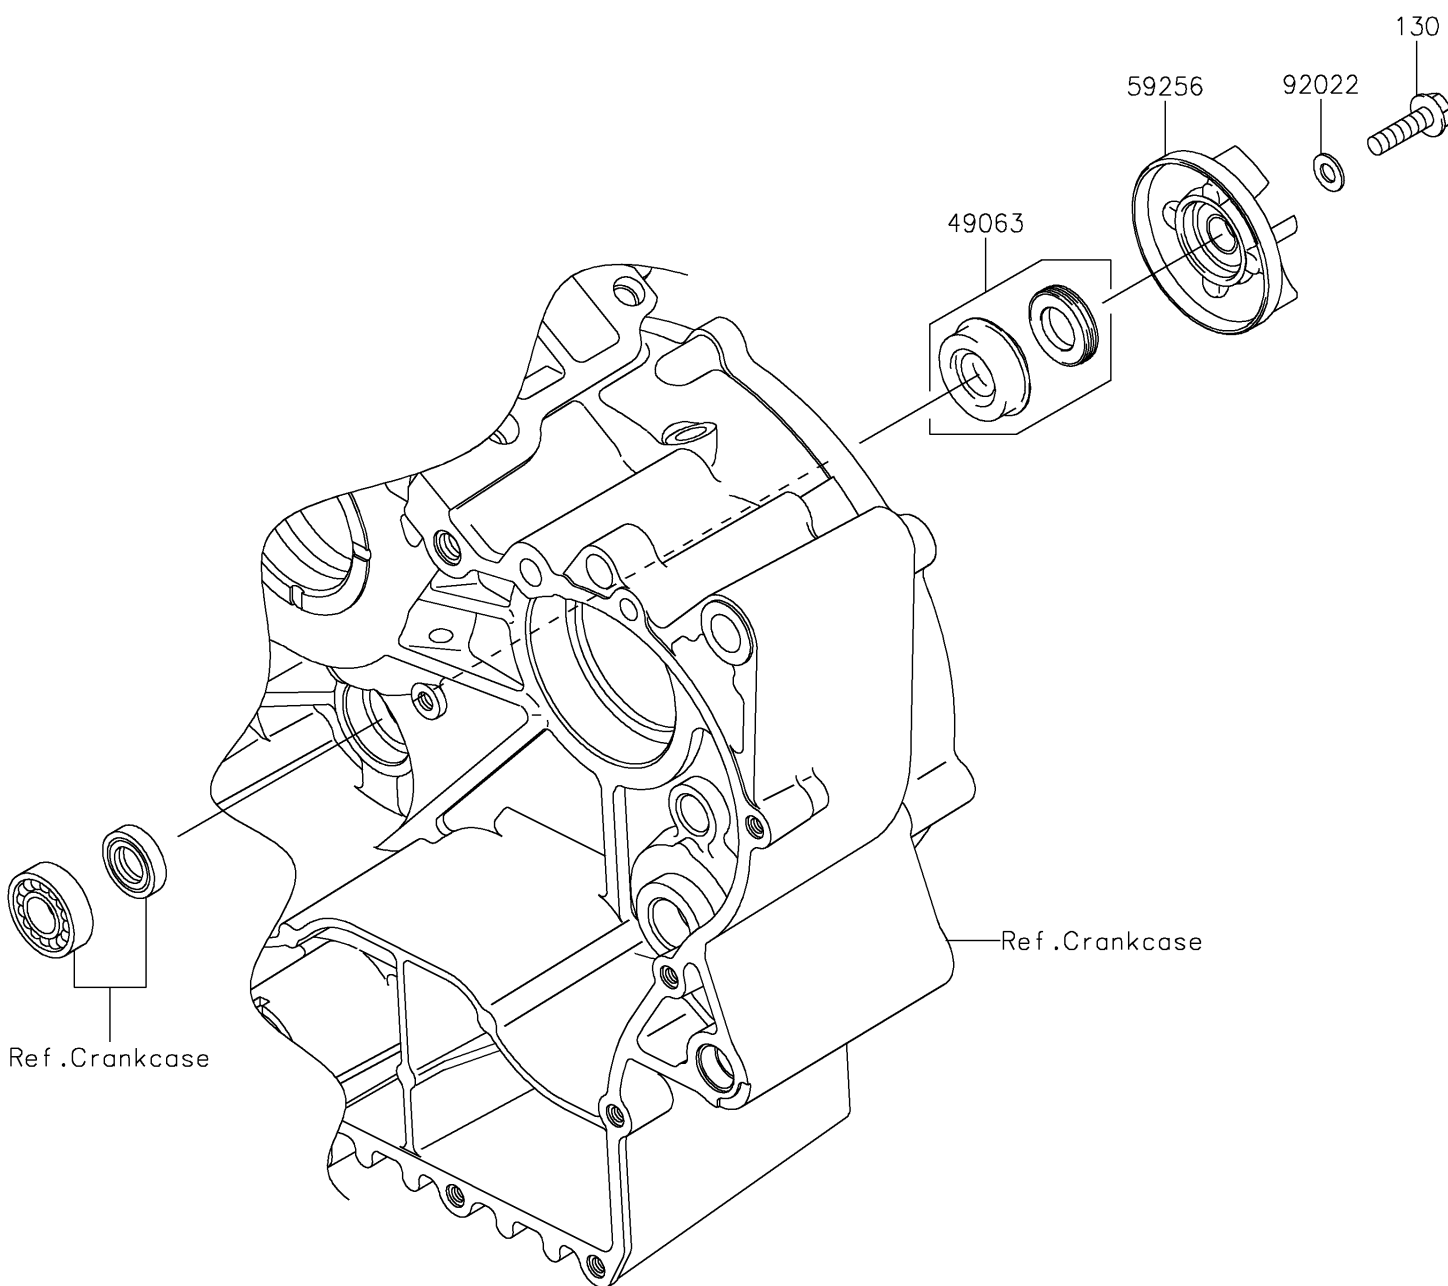

2019 VULCAN® 900 CLASSIC LT

PARTS DIAGRAM

Water Pump

E3031

2019 VULCAN® 900 CLASSIC LT

PARTS LIST

Water Pump

ITEM NAME	PART NUMBER	QUANTITY
-----------	-------------	----------
