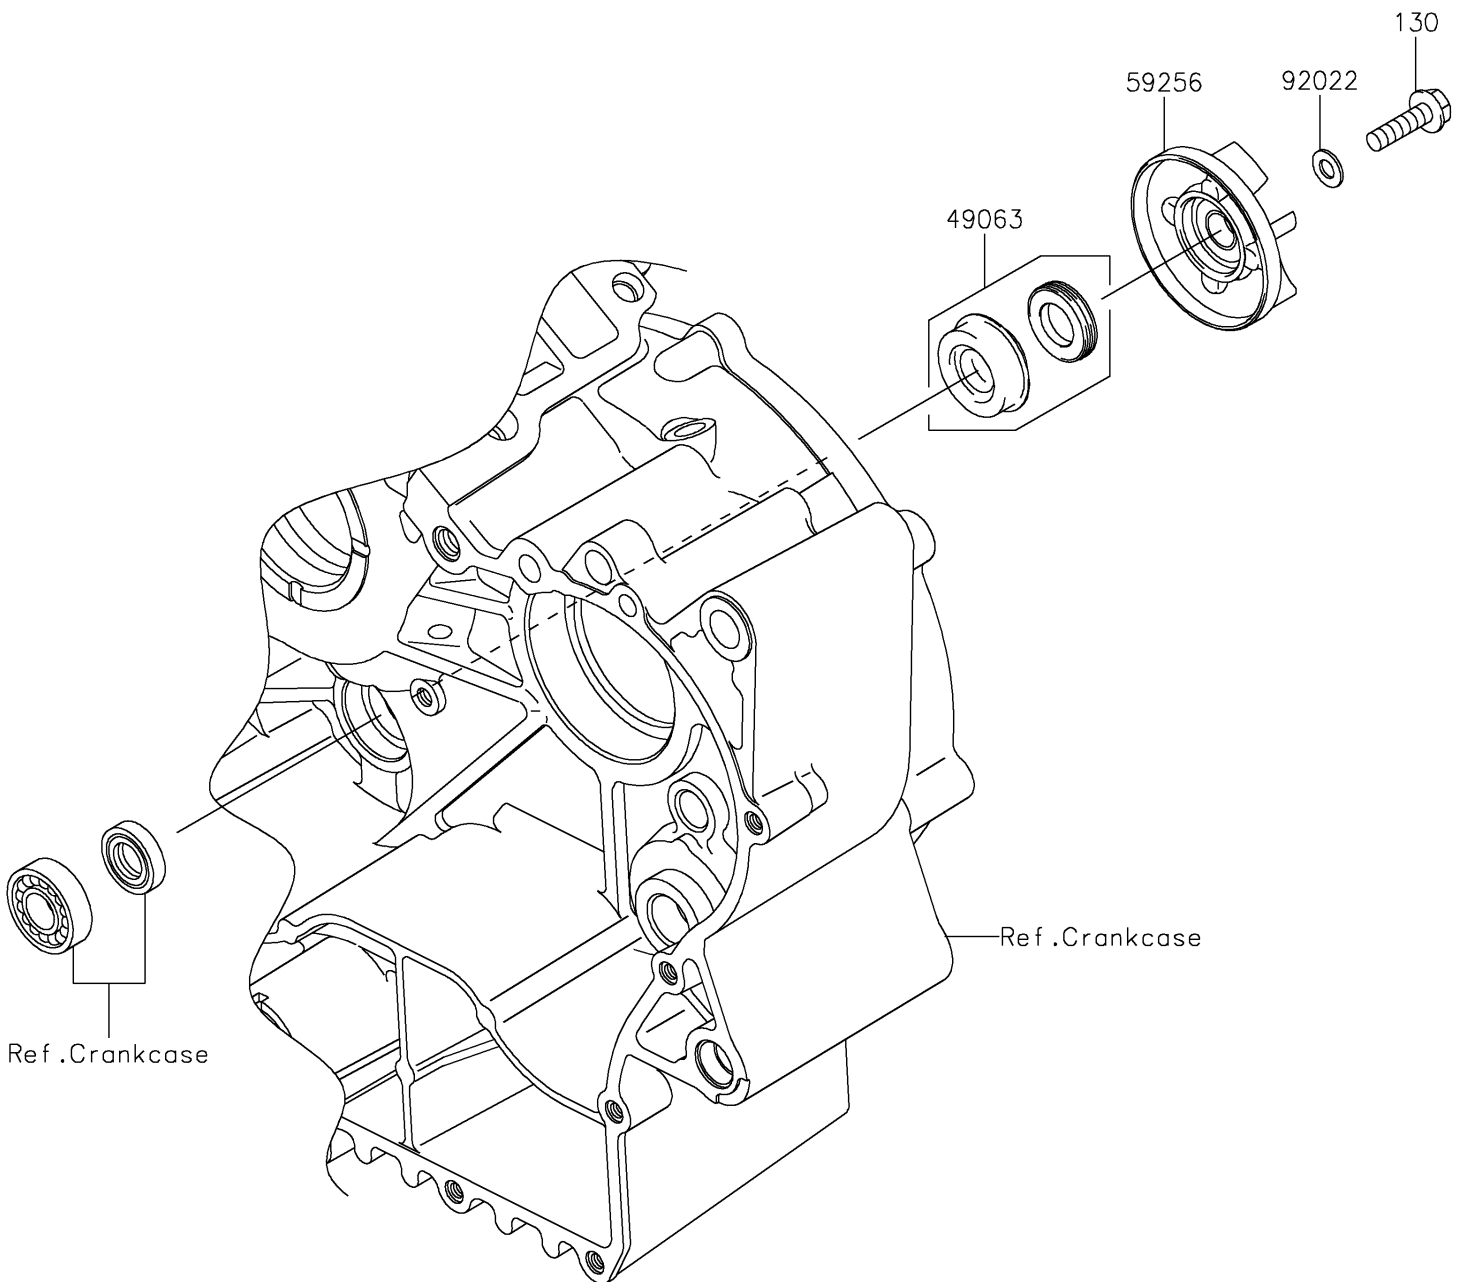

2018 VULCAN® 900 CLASSIC LT

PARTS DIAGRAM

Water Pump

E3031

2018 VULCAN® 900 CLASSIC LT

PARTS LIST

Water Pump

ITEM NAME	PART NUMBER	QUANTITY
-----------	-------------	----------
