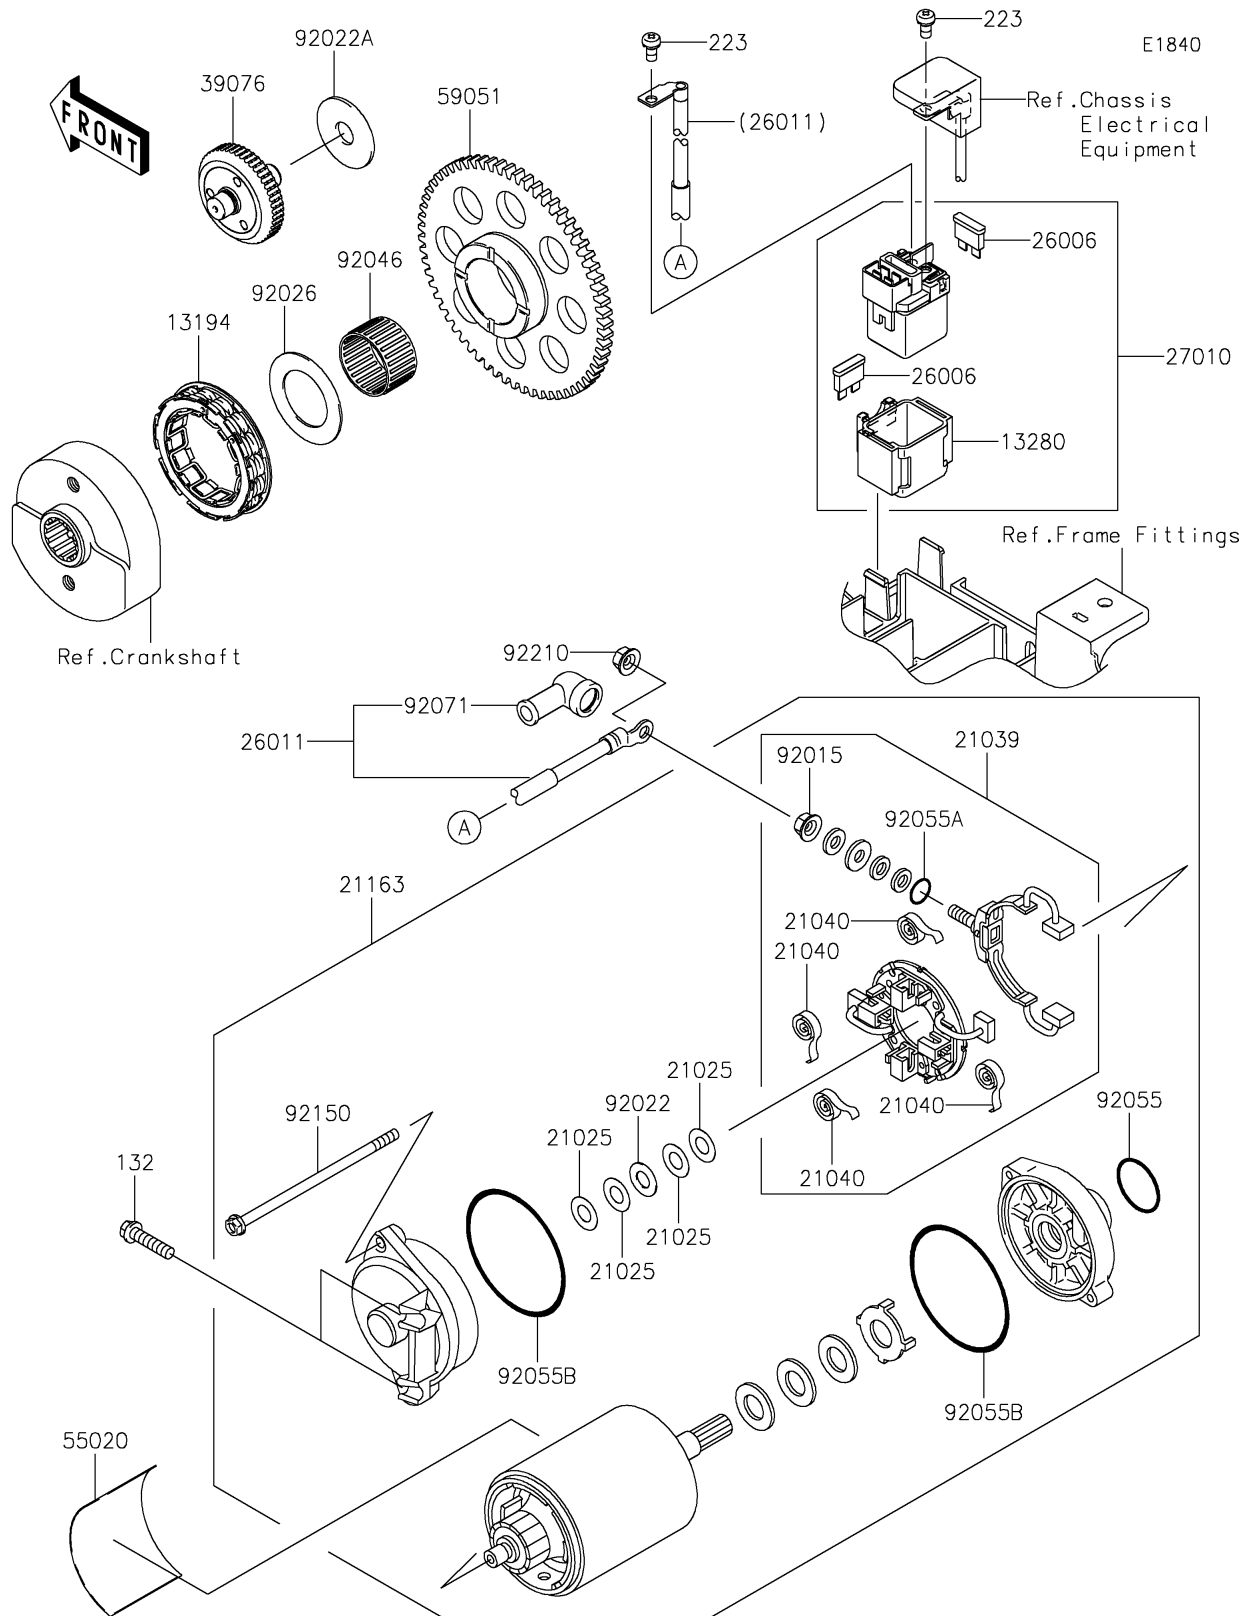

2016 Vulcan 900 Classic LT

PARTS DIAGRAM

Starter Motor

2016 Vulcan 900 Classic LT

PARTS LIST

Starter Motor

ITEM NAME

PART NUMBER

QUANTITY
