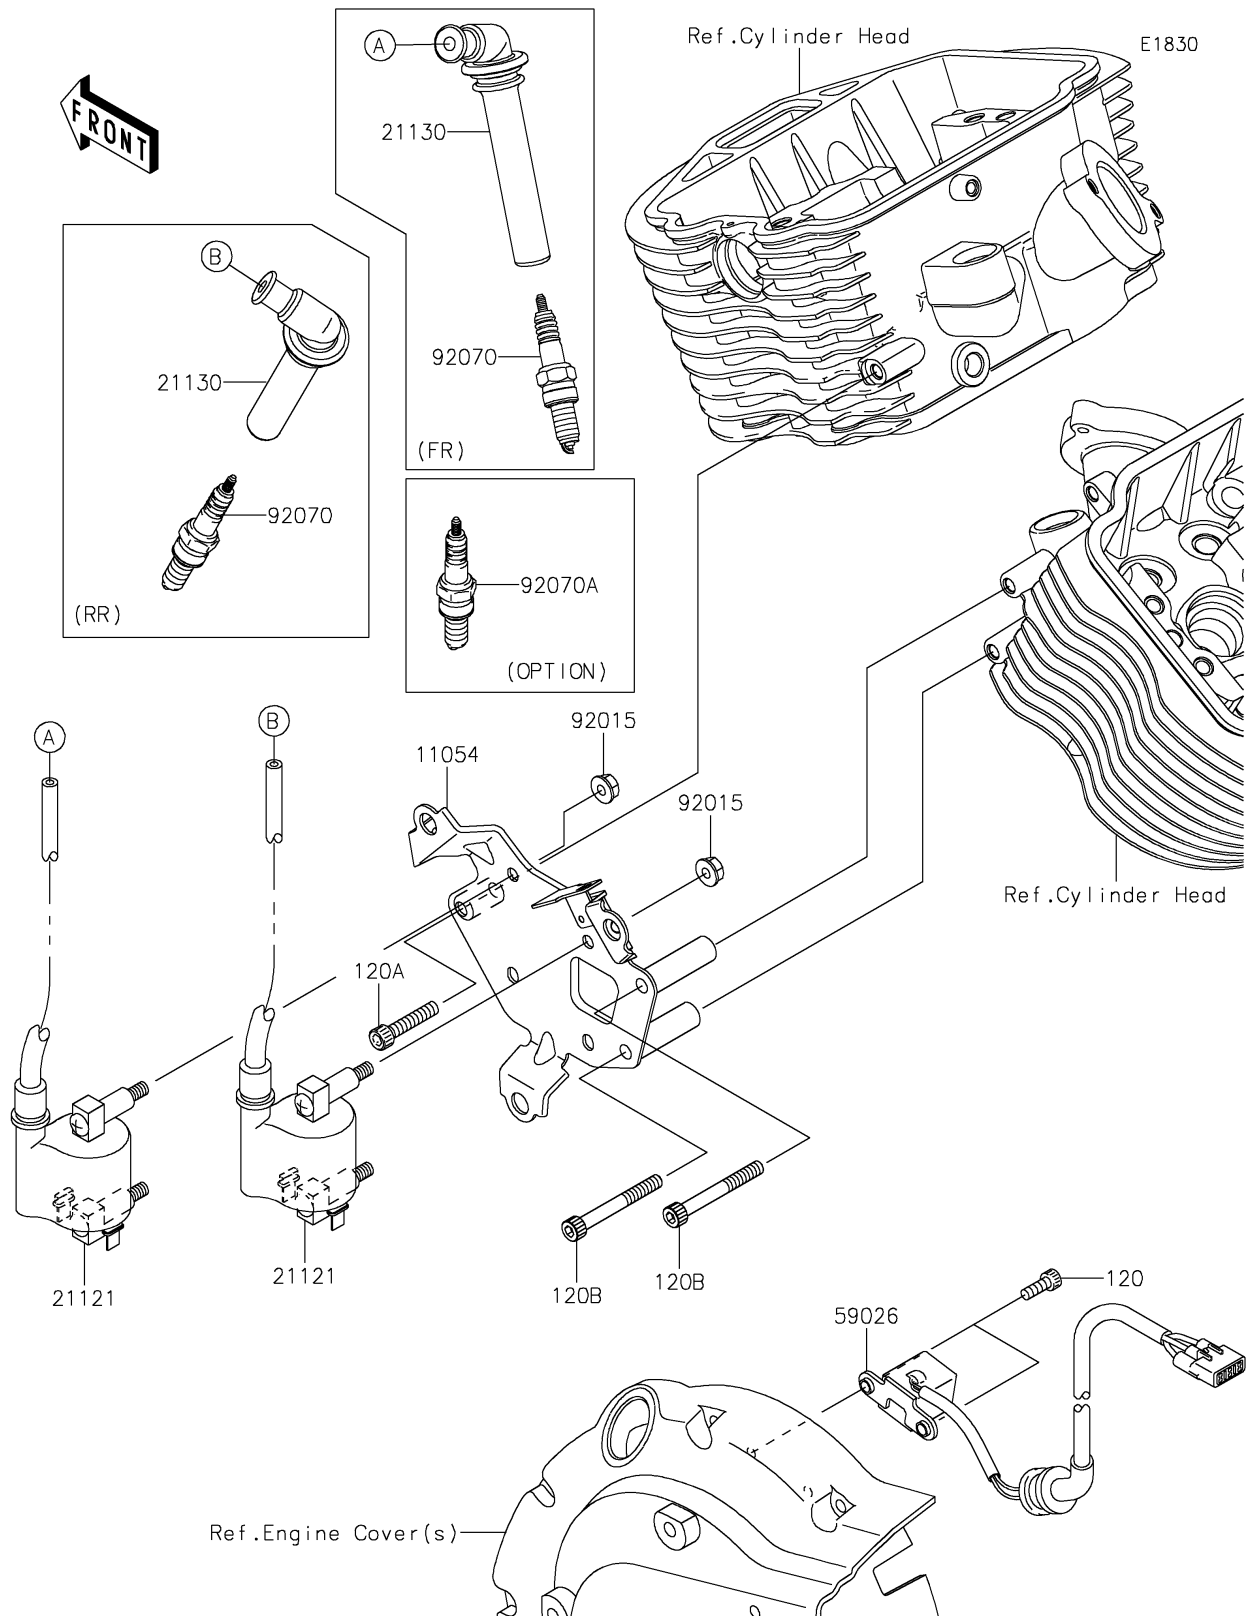

2019 VULCAN® 900 CLASSIC LT

PARTS DIAGRAM

Ignition System

2019 VULCAN® 900 CLASSIC LT

PARTS LIST

Ignition System

ITEM NAME	PART NUMBER	QUANTITY
BRACKET,IGNITION COIL (Ref # 11054)	11054-1537	1
BOLT-SOCKET,5X14 (Ref # 120)	120CA0514	2
BOLT-SOCKET,6X35 (Ref # 120A)	120CA0635	1
BOLT-SOCKET,6X55 (Ref # 120B)	120CA0655	2
COIL-IGNITION (Ref # 21121)	21121-0027	2
CAP-SPARK PLUG (Ref # 21130)	21130-1075	2
COIL-PULSING (Ref # 59026)	59026-0017	1
NUT,FLANGED,6MM (Ref # 92015)	92015-1367	4
PLUG-SPARK,CPR7EA-9(NGK) (Ref # 92070)	92070-0022	2
PLUG-SPARK,CPR8EA-9(NGK) (Ref # 92070A)	92070-0029	2