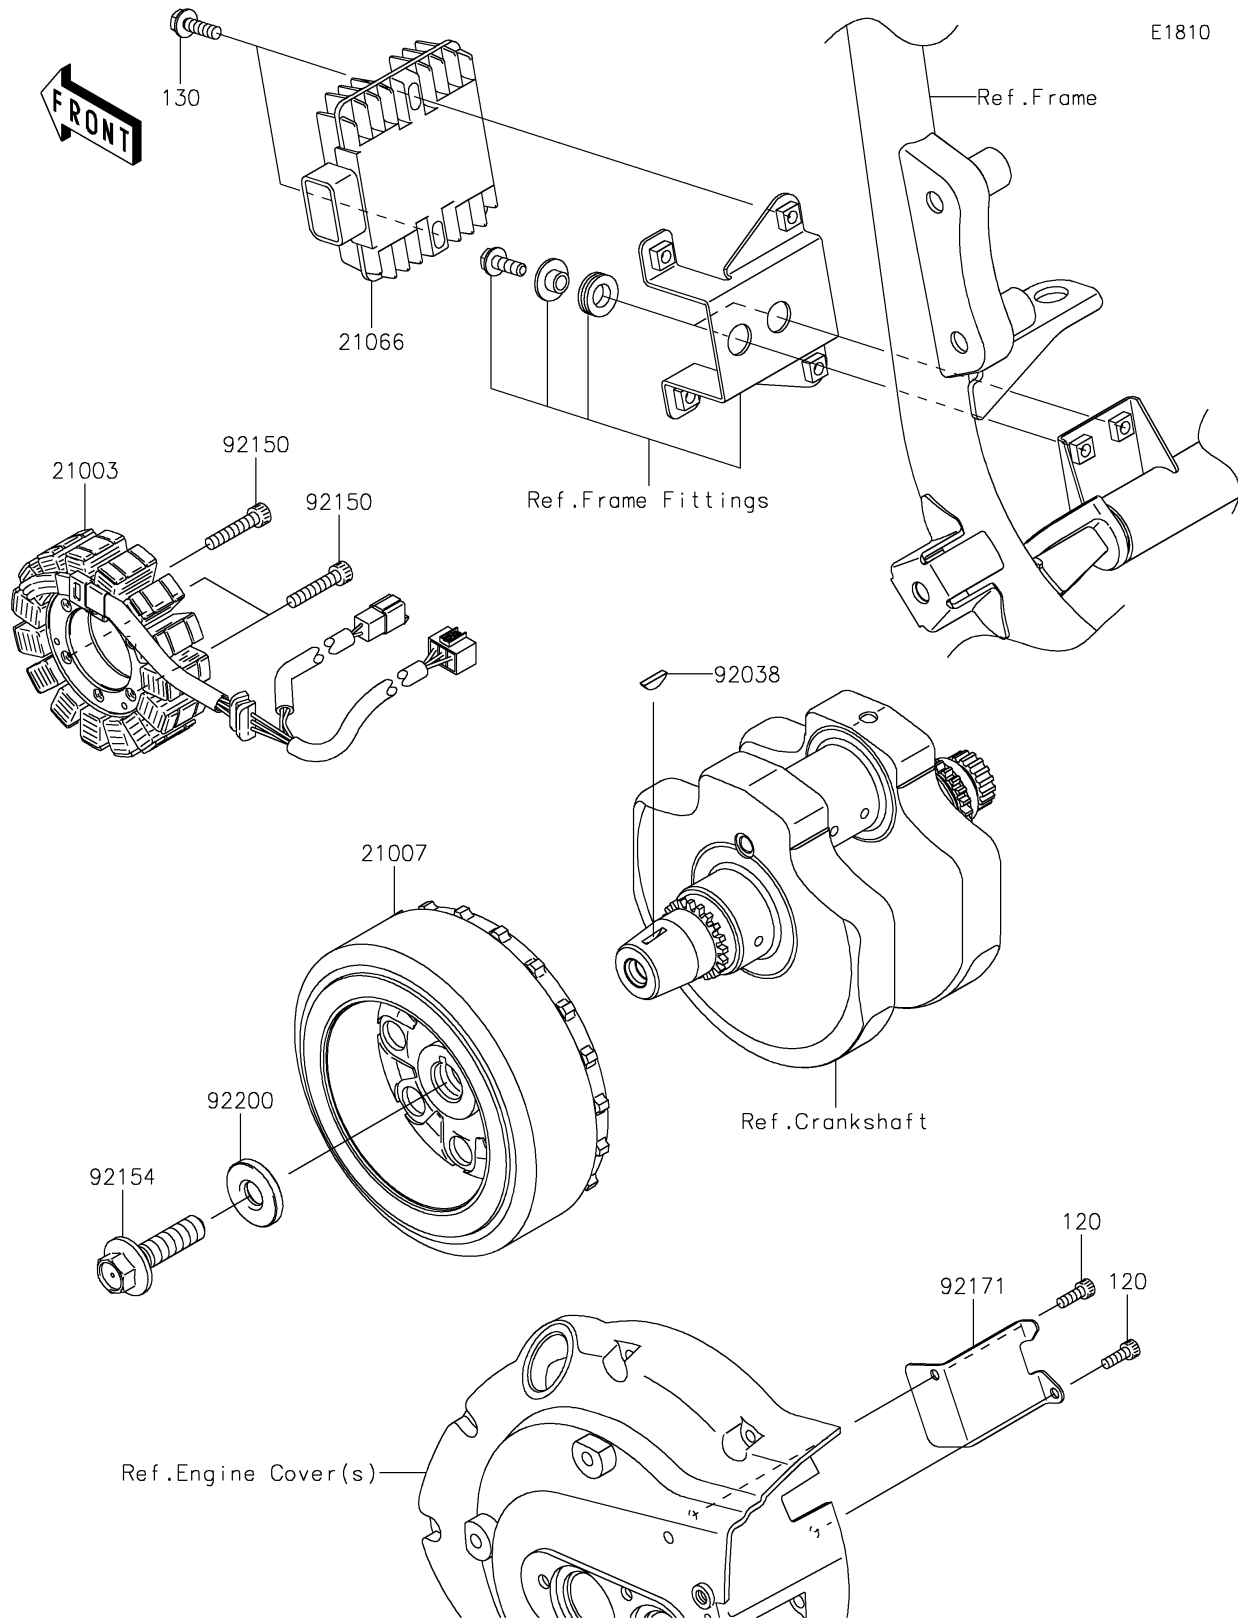

2017 Vulcan 900 Classic LT

PARTS DIAGRAM

Generator

2017 Vulcan 900 Classic LT

PARTS LIST

Generator

ITEM NAME

PART NUMBER

QUANTITY
