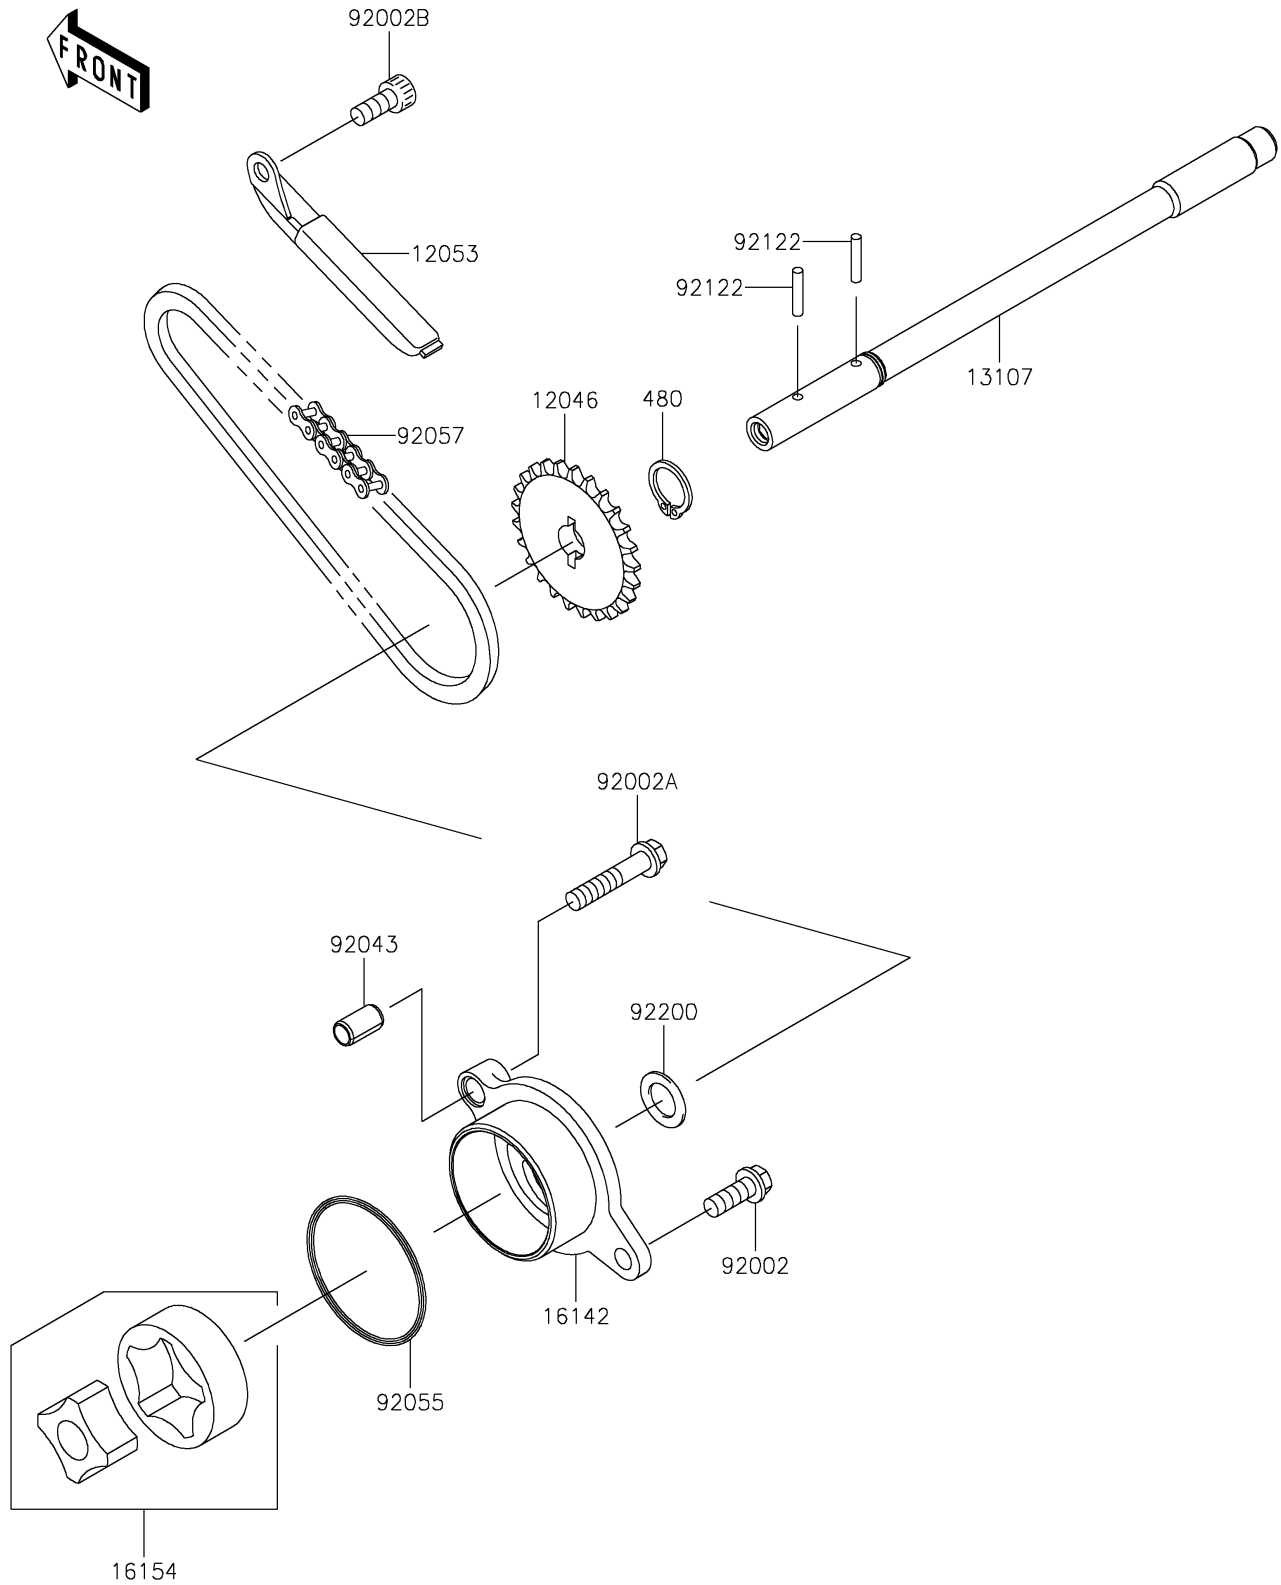

2019 VULCAN® 900 CLASSIC LT

PARTS DIAGRAM

Oil Pump

E1712

2019 VULCAN® 900 CLASSIC LT

PARTS LIST

Oil Pump

ITEM NAME	PART NUMBER	QUANTITY
-----------	-------------	----------
