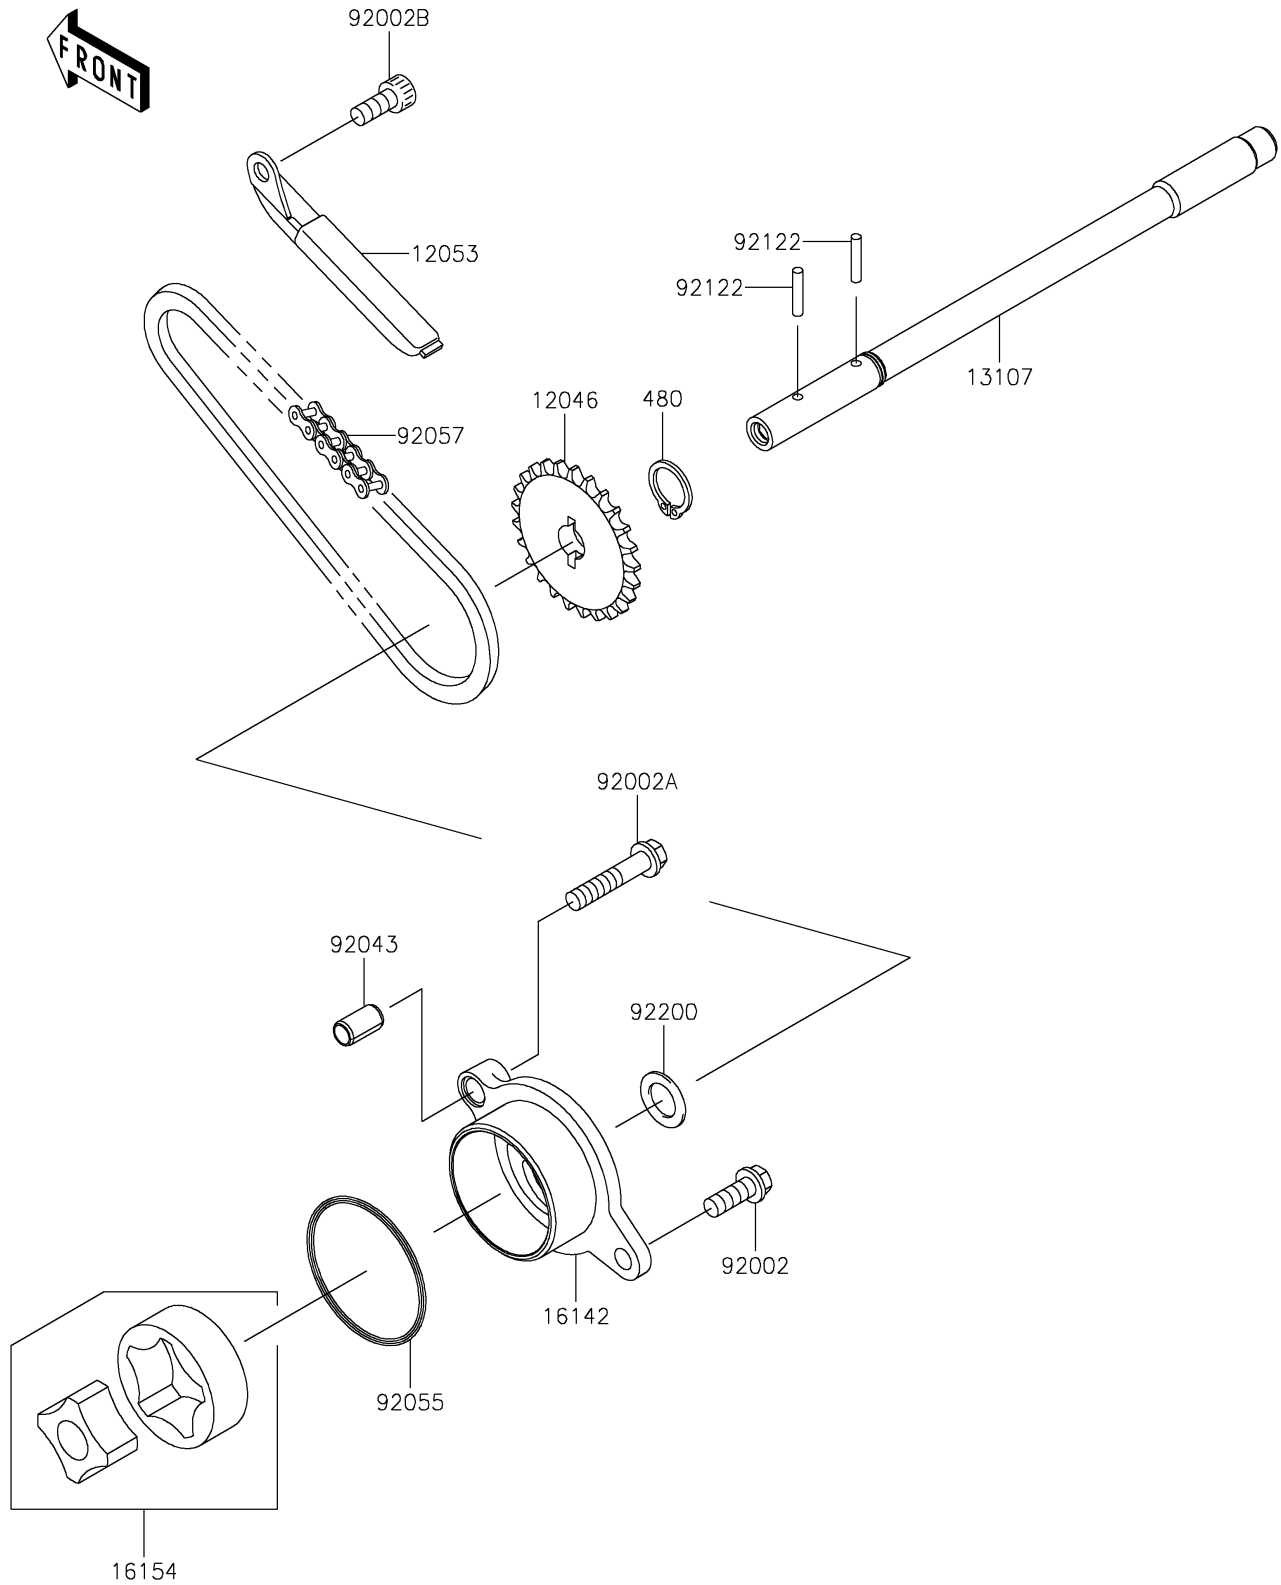

2018 VULCAN® 900 CLASSIC LT

PARTS DIAGRAM

Oil Pump

E1712

2018 VULCAN® 900 CLASSIC LT

PARTS LIST

Oil Pump

ITEM NAME	PART NUMBER	QUANTITY
-----------	-------------	----------
