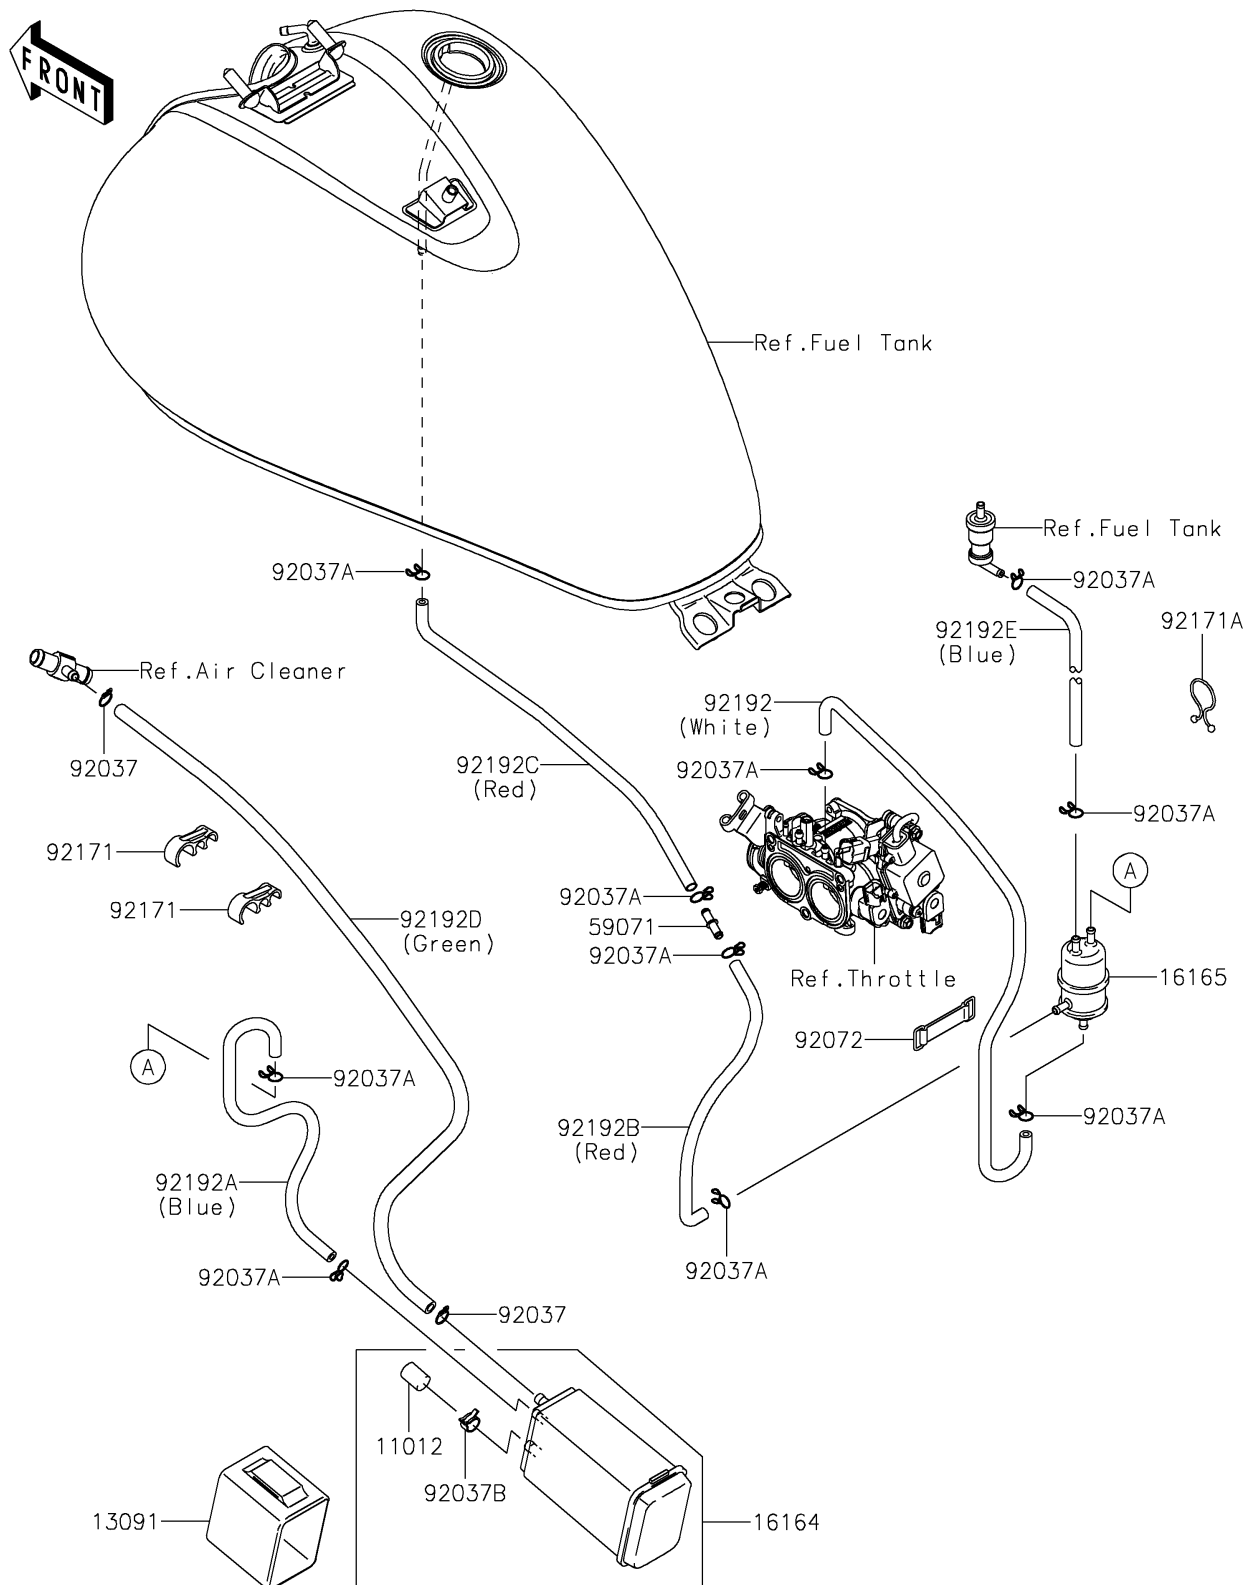

2016 Vulcan 900 Classic LT

PARTS DIAGRAM

Fuel Evaporative System(CA)

E1650

2016 Vulcan 900 Classic LT

PARTS LIST

Fuel Evaporative System(CA)

ITEM NAME	PART NUMBER	QUANTITY
-----------	-------------	----------
